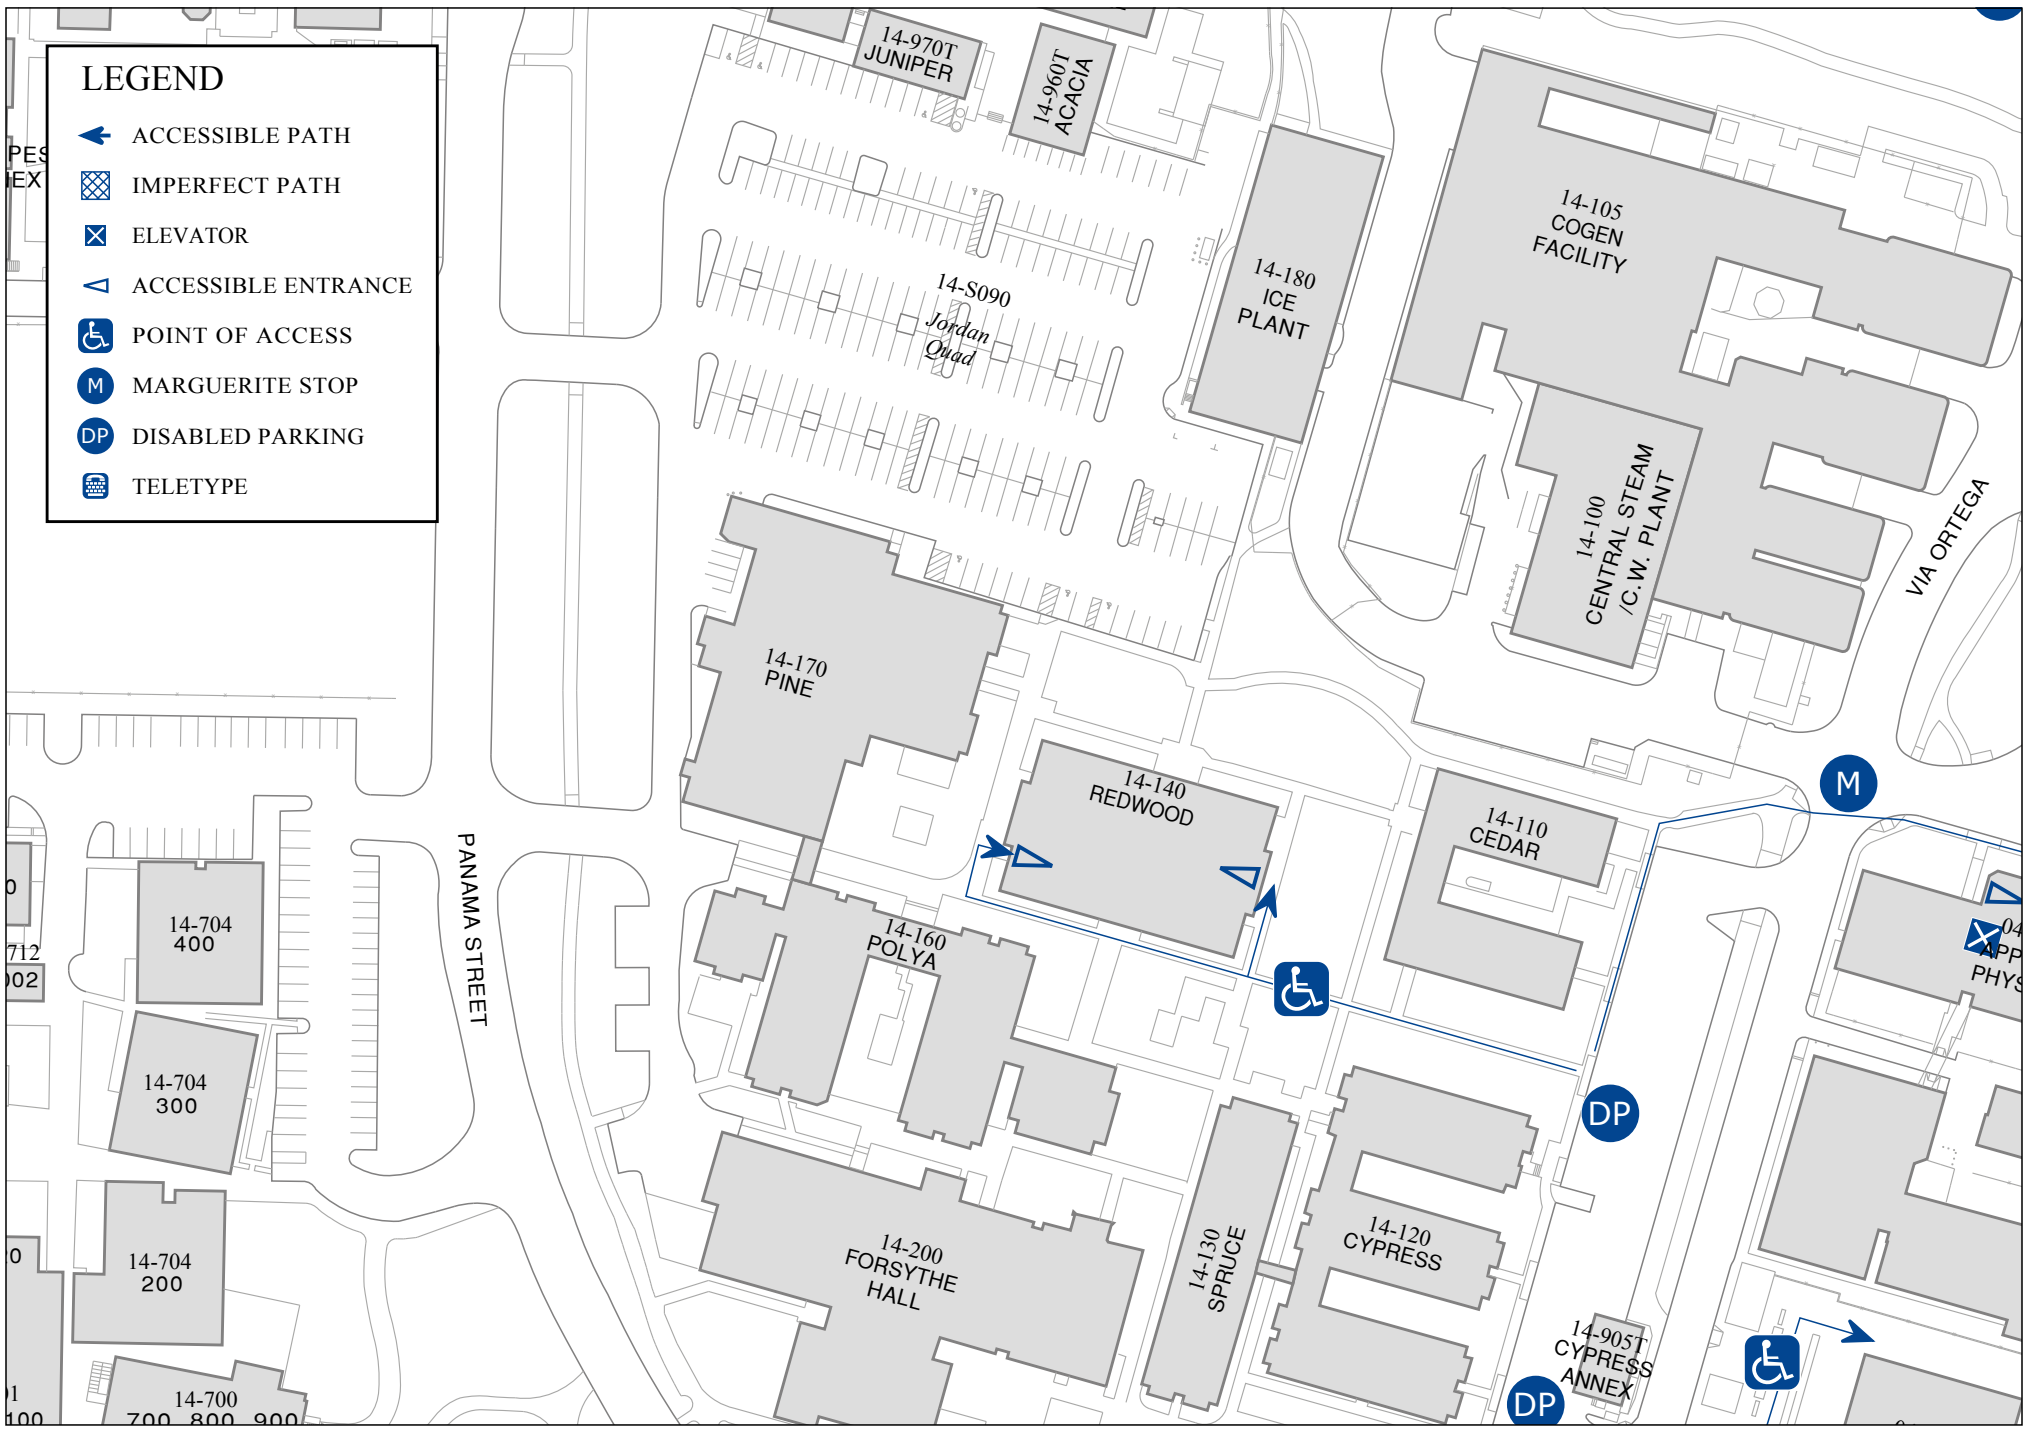

LEGEND

-  ACCESSIBLE PATH
-  IMPERFECT PATH
-  ELEVATOR
-  ACCESSIBLE ENTRANCE
-  POINT OF ACCESS
-  MARGUERITE STOP
-  DISABLED PARKING
-  TELETYPE

STANFORD UNIVERSITY
 Facilities, Information & Technology
 327 Bonair Siding Stanford, CA. 94305-7270

REDWOOD HALL

Scale: 1" = 100'

ADA MAP

By: SS

Rev: 12/02/09

14-140