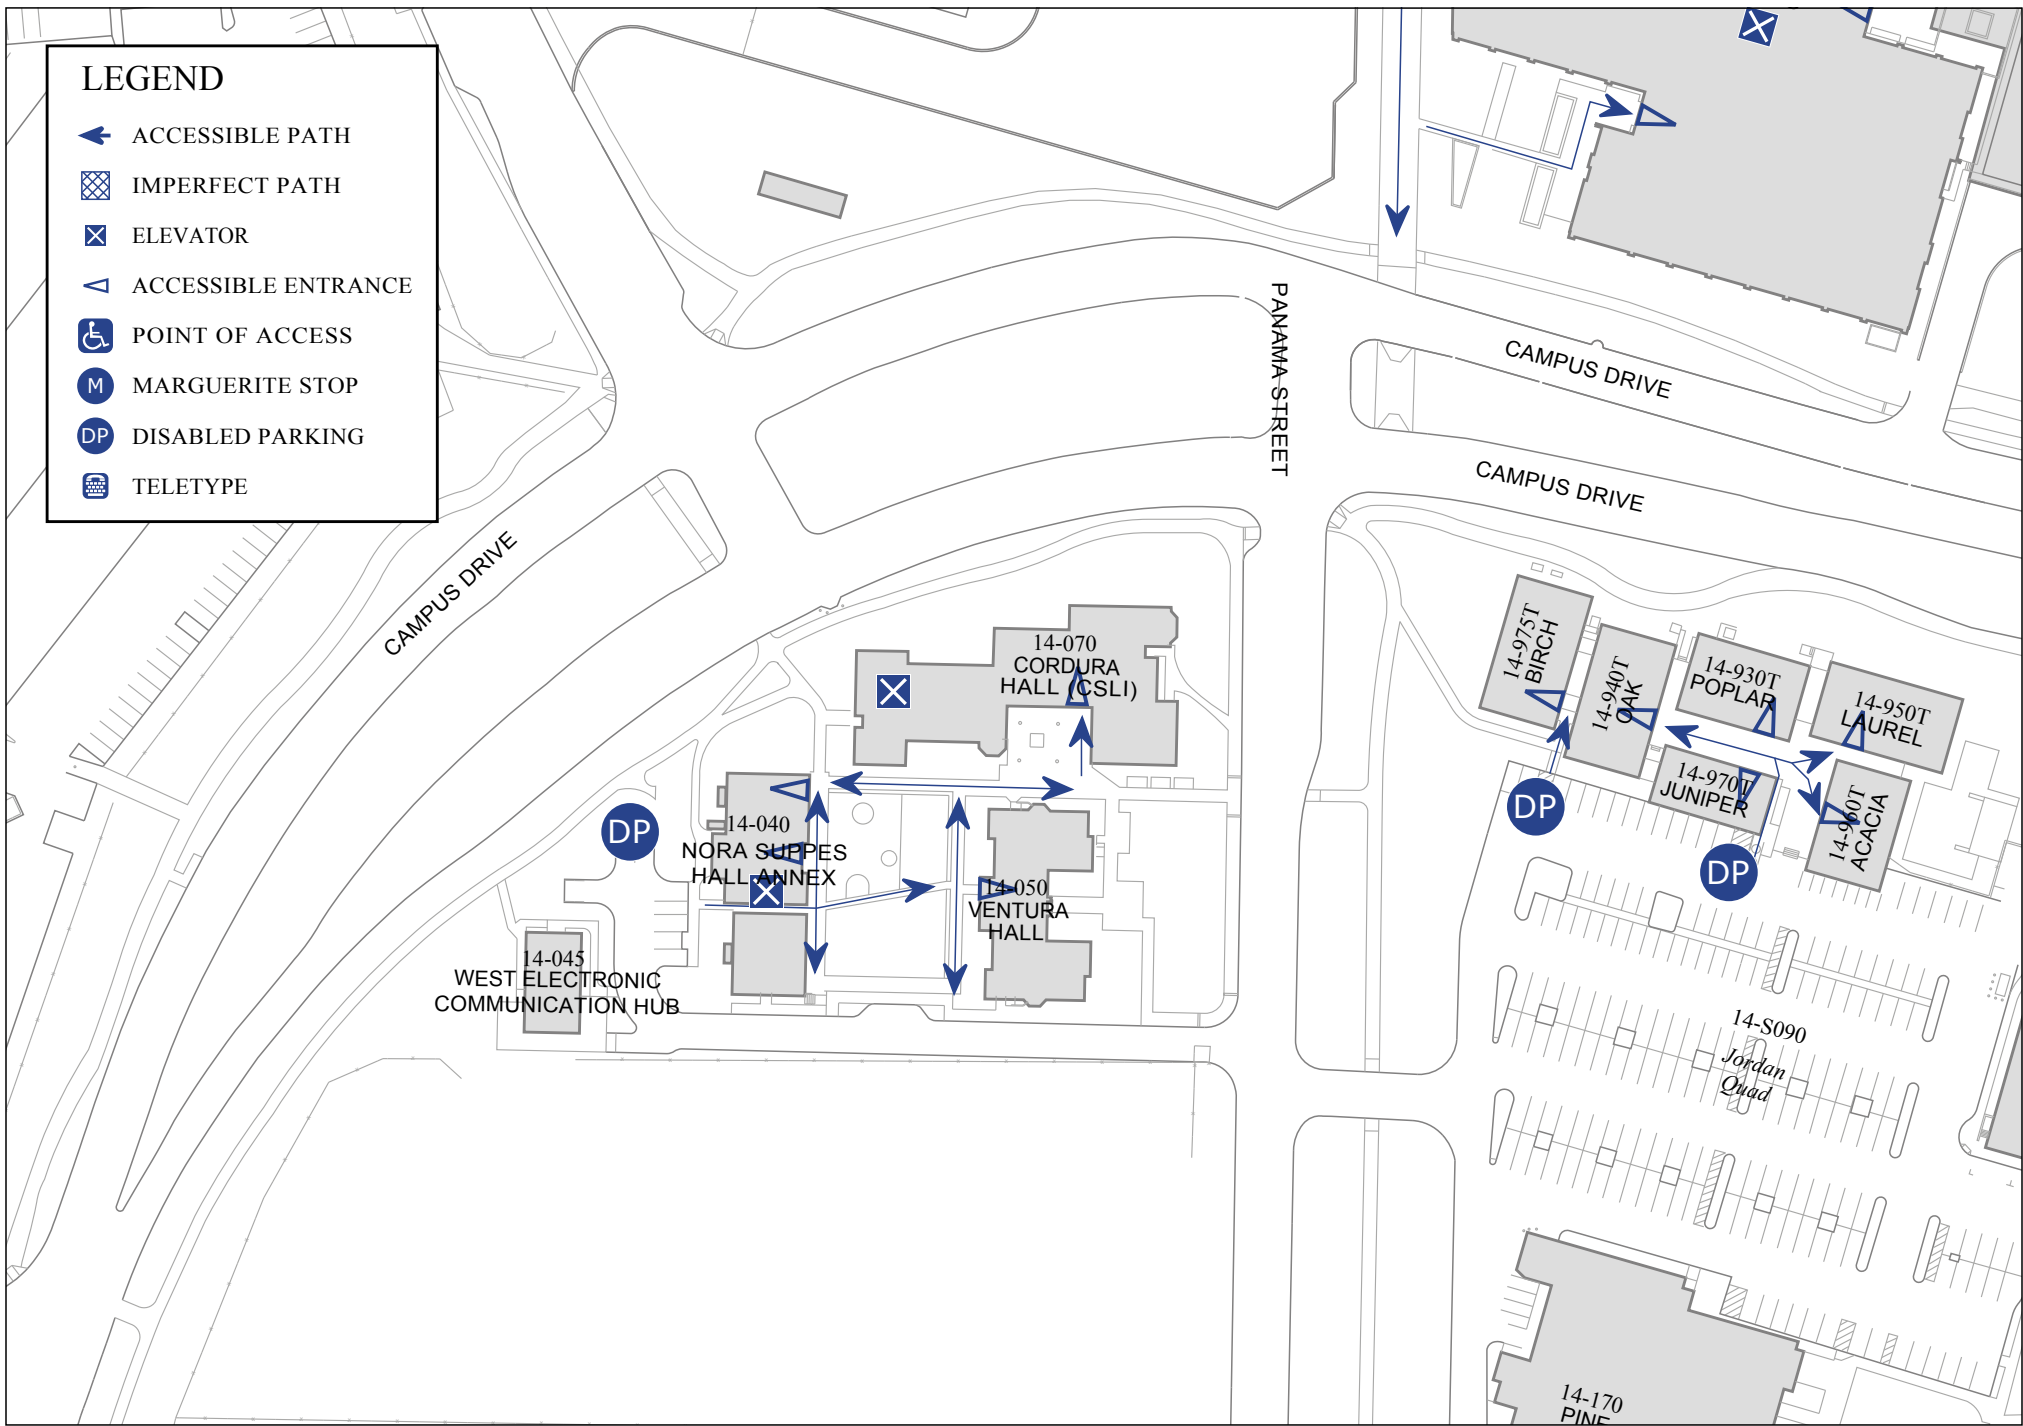

LEGEND

-  ACCESSIBLE PATH
-  IMPERFECT PATH
-  ELEVATOR
-  ACCESSIBLE ENTRANCE
-  POINT OF ACCESS
-  MARGUERITE STOP
-  DISABLED PARKING
-  TELETYPE

STANFORD UNIVERSITY
 Facilities, Information & Technology
 327 Bonair Siding Stanford, CA. 94305-7270

CORDURA HALL (CSLI)

Scale: 1" = 100'

ADA MAP

By: LSM

Rev: 7/25/2013

14-070