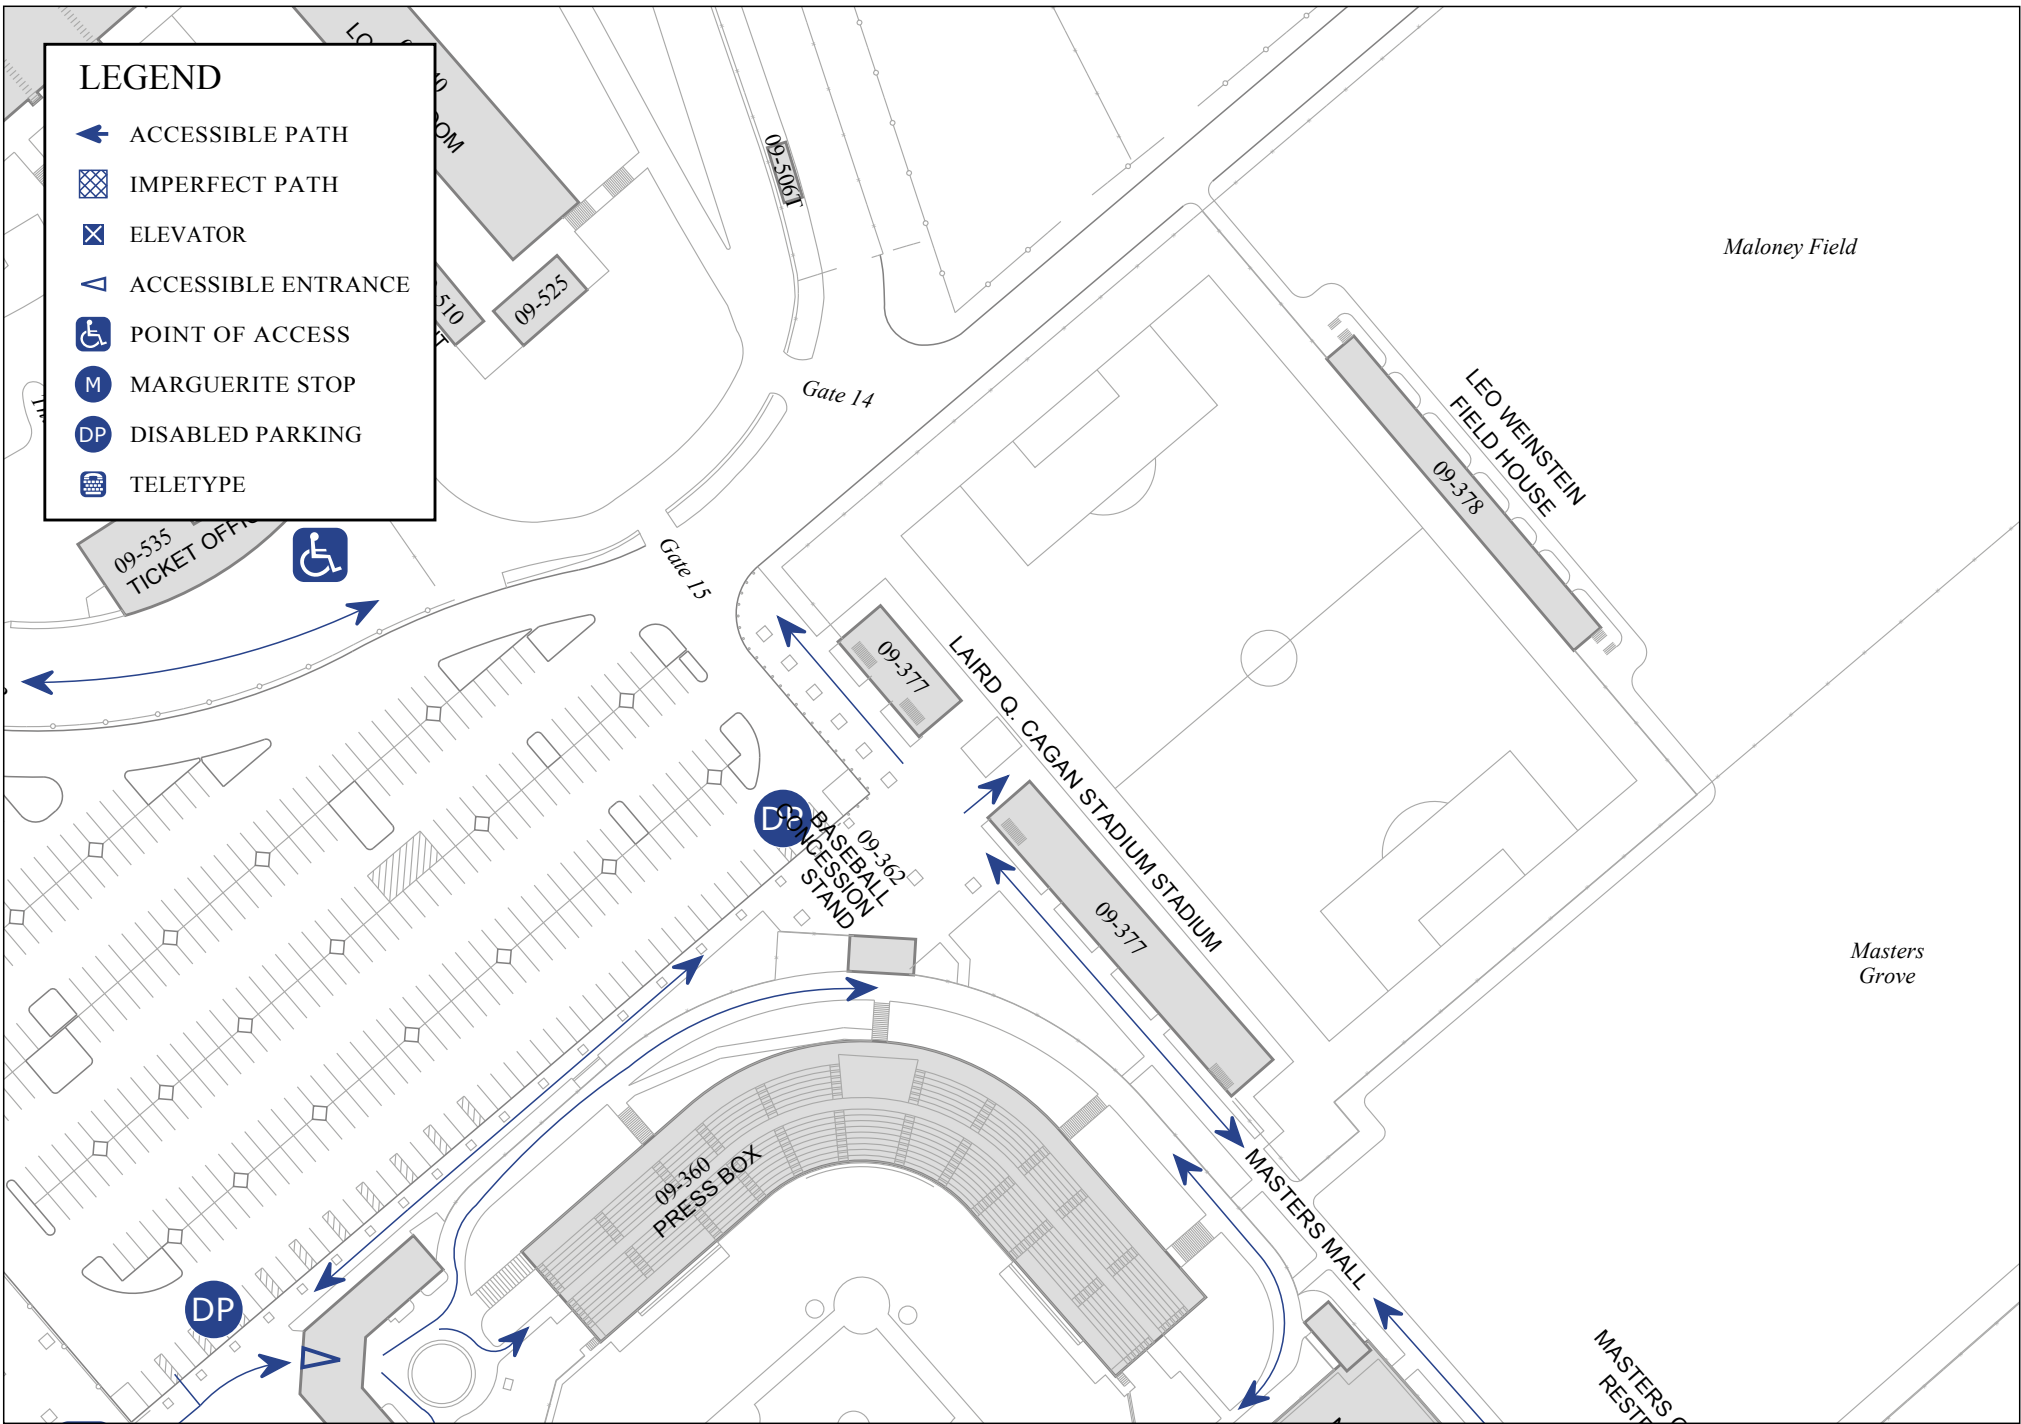

**LEGEND**

-  ACCESSIBLE PATH
-  IMPERFECT PATH
-  ELEVATOR
-  ACCESSIBLE ENTRANCE
-  POINT OF ACCESS
-  MARGUERITE STOP
-  DISABLED PARKING
-  TELETYPE

**STANFORD UNIVERSITY**  
 Facilities, Information & Technology  
 327 Bonair Siding Stanford, CA. 94305-7270

**LAIRD Q. CAGAN STADIUM**

Scale: 1"= 100'

ADA MAP

By: LSM

Rev: 04/04/2013

09-377