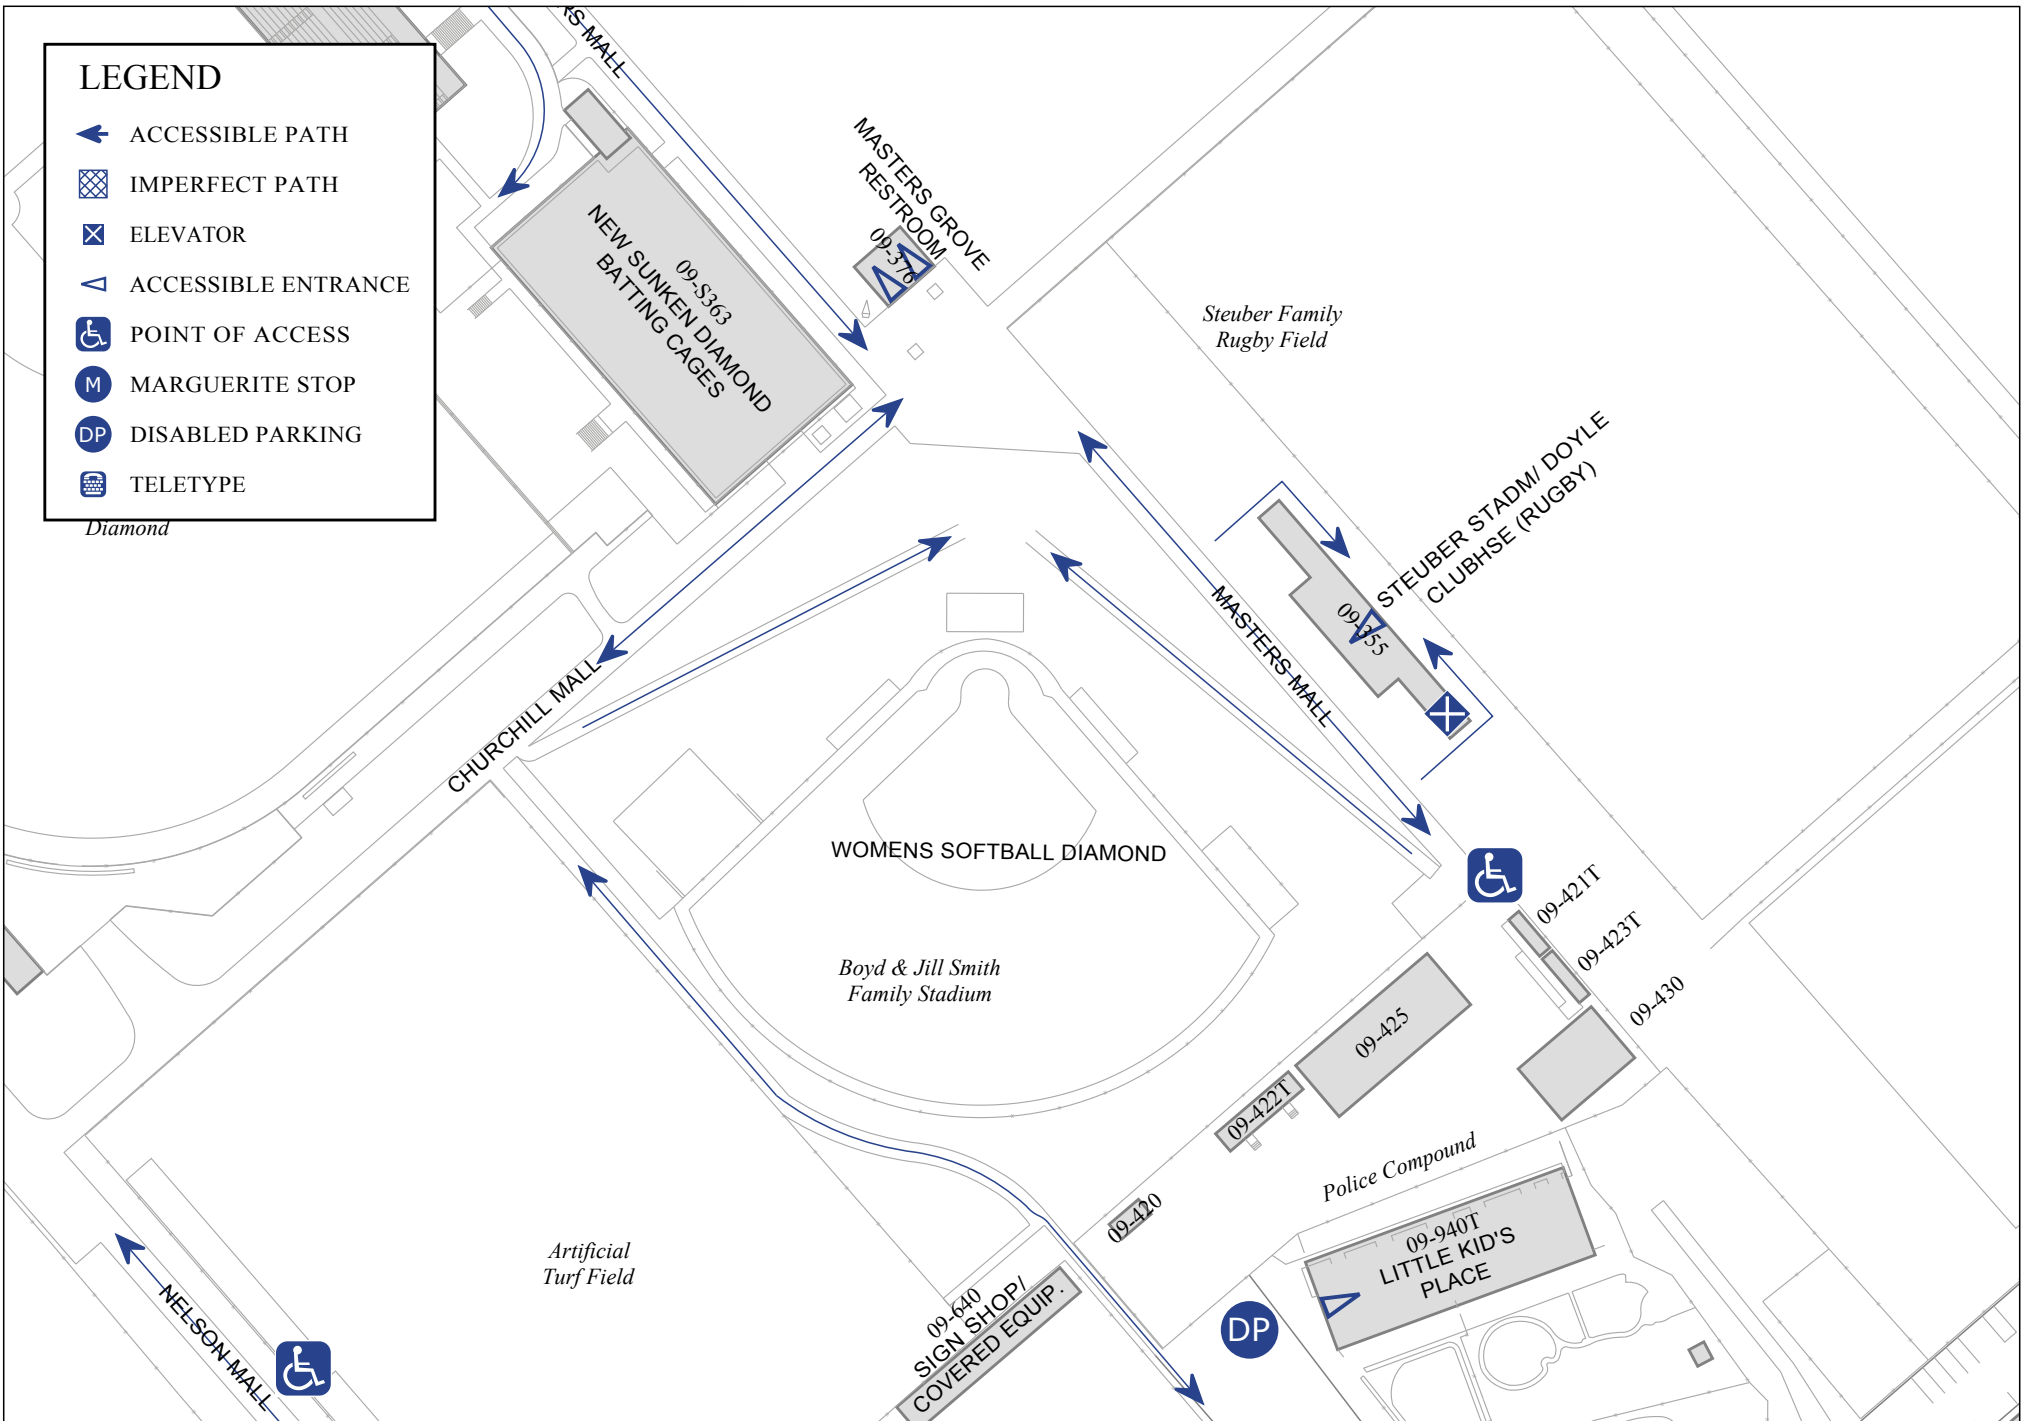

LEGEND

-  ACCESSIBLE PATH
-  IMPERFECT PATH
-  ELEVATOR
-  ACCESSIBLE ENTRANCE
-  POINT OF ACCESS
-  MARGUERITE STOP
-  DISABLED PARKING
-  TELETYPE

Diamond

STANFORD UNIVERSITY
 Facilities, Information & Technology
 327 Bonair Siding Stanford, CA. 94305-7270

BOYD & JILL SMITH FAMILY STADIUM

Scale: 1"= 100'

ADA MAP

By: LSM

Rev: 04/04/2013

09-375