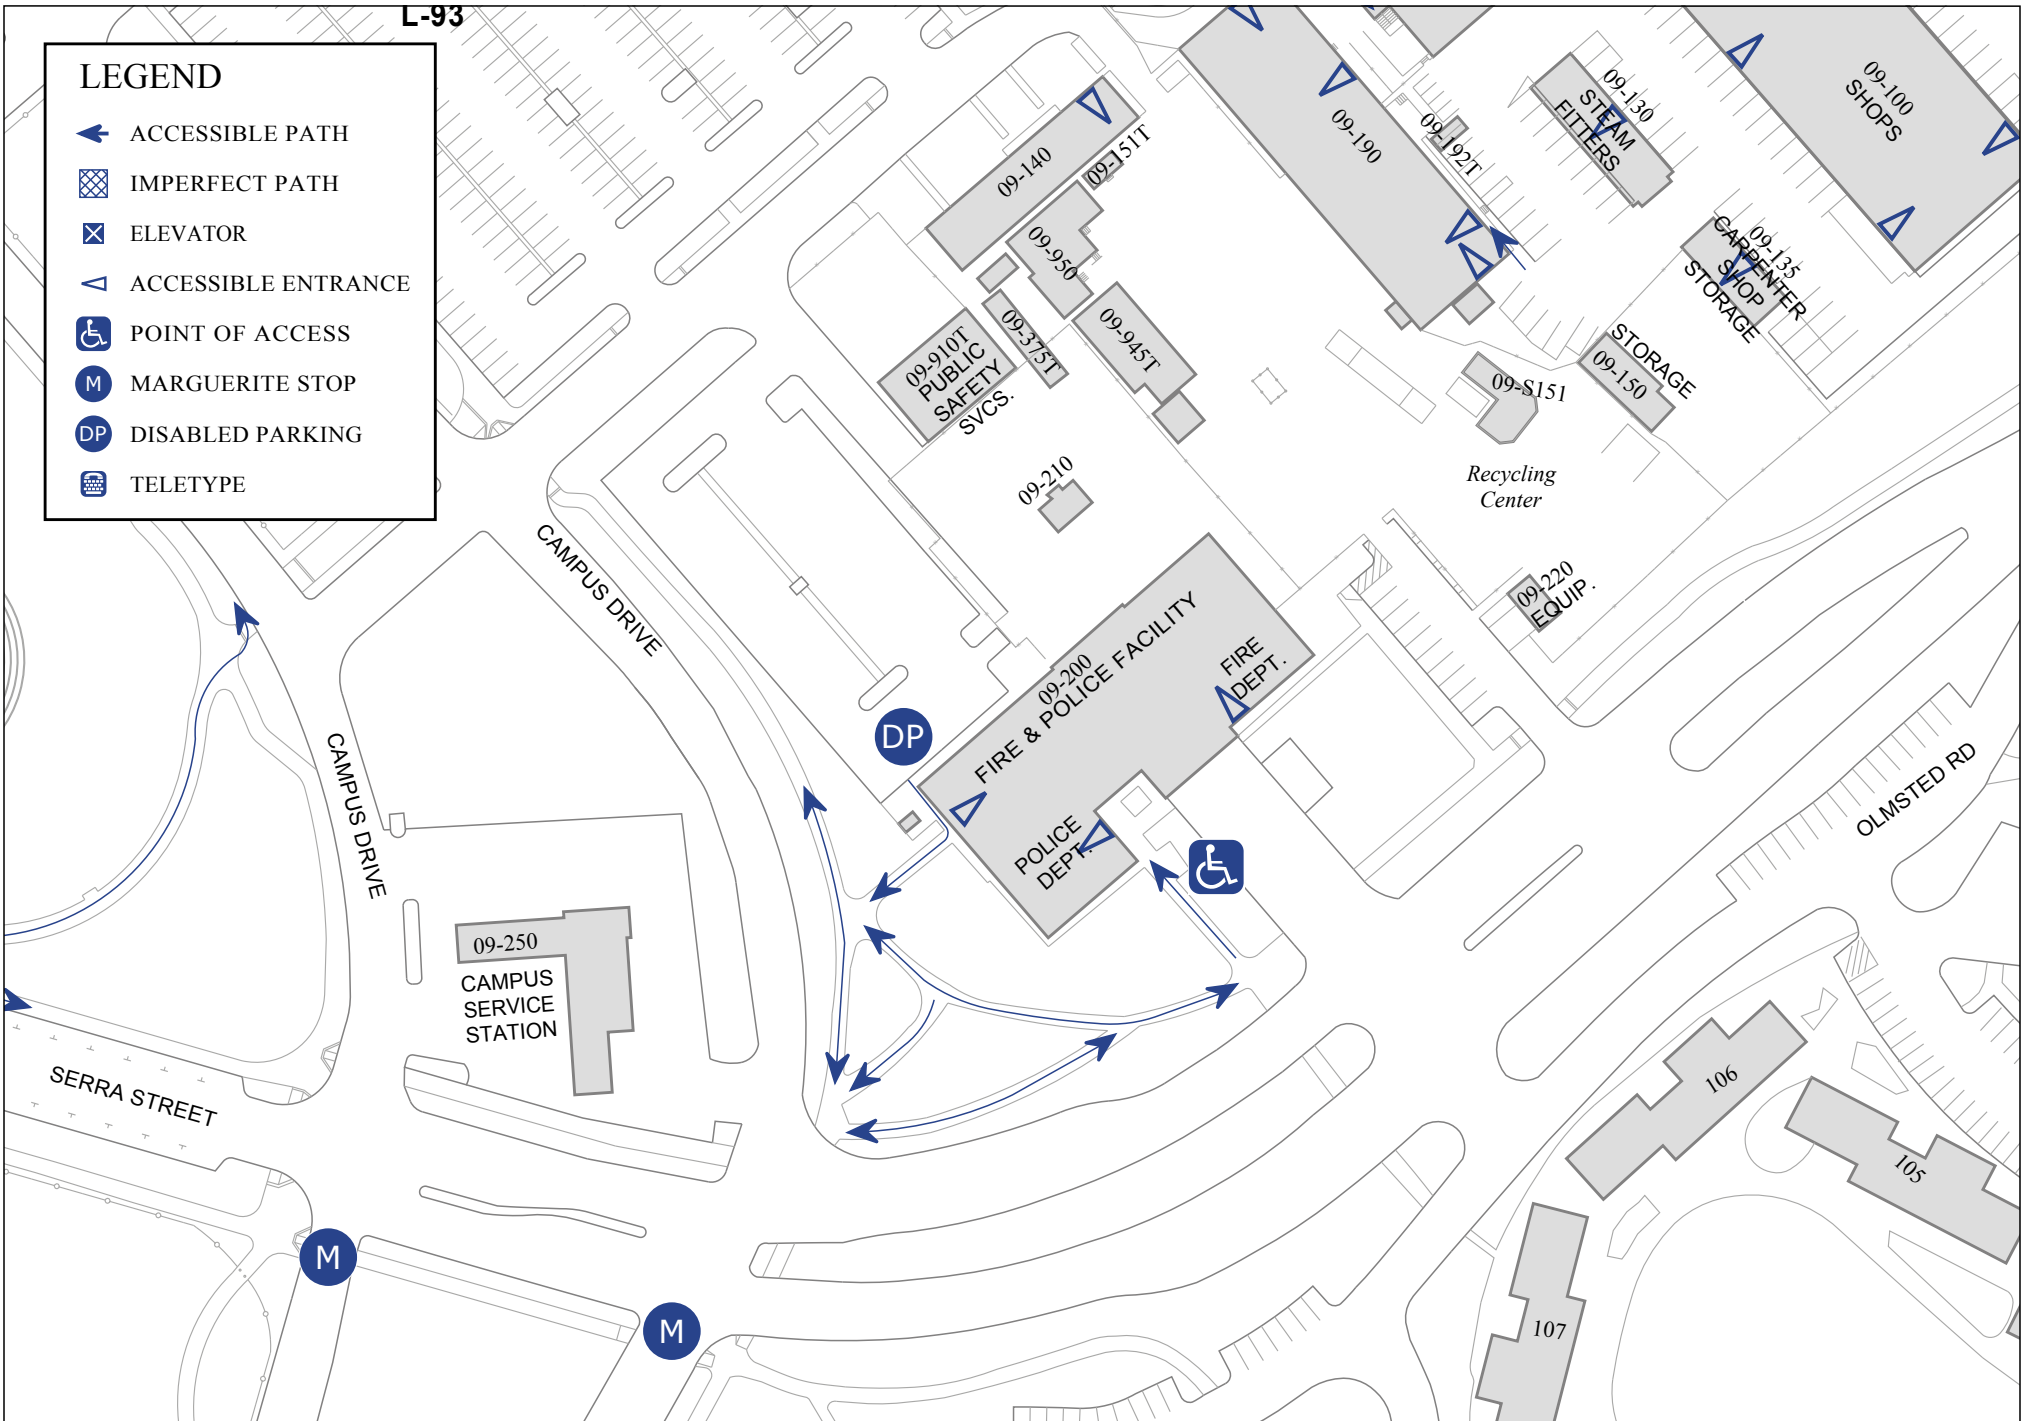

L-93

LEGEND

-  ACCESSIBLE PATH
-  IMPERFECT PATH
-  ELEVATOR
-  ACCESSIBLE ENTRANCE
-  POINT OF ACCESS
-  MARGUERITE STOP
-  DISABLED PARKING
-  TELETYPE

STANFORD UNIVERSITY
 Facilities, Information & Technology
 327 Bonair Siding Stanford, CA. 94305-7270

FIRE AND POLICE FACILITY

Scale: 1"= 100'

ADA MAP

By: LSM

Rev: 04/19/2013

09-200