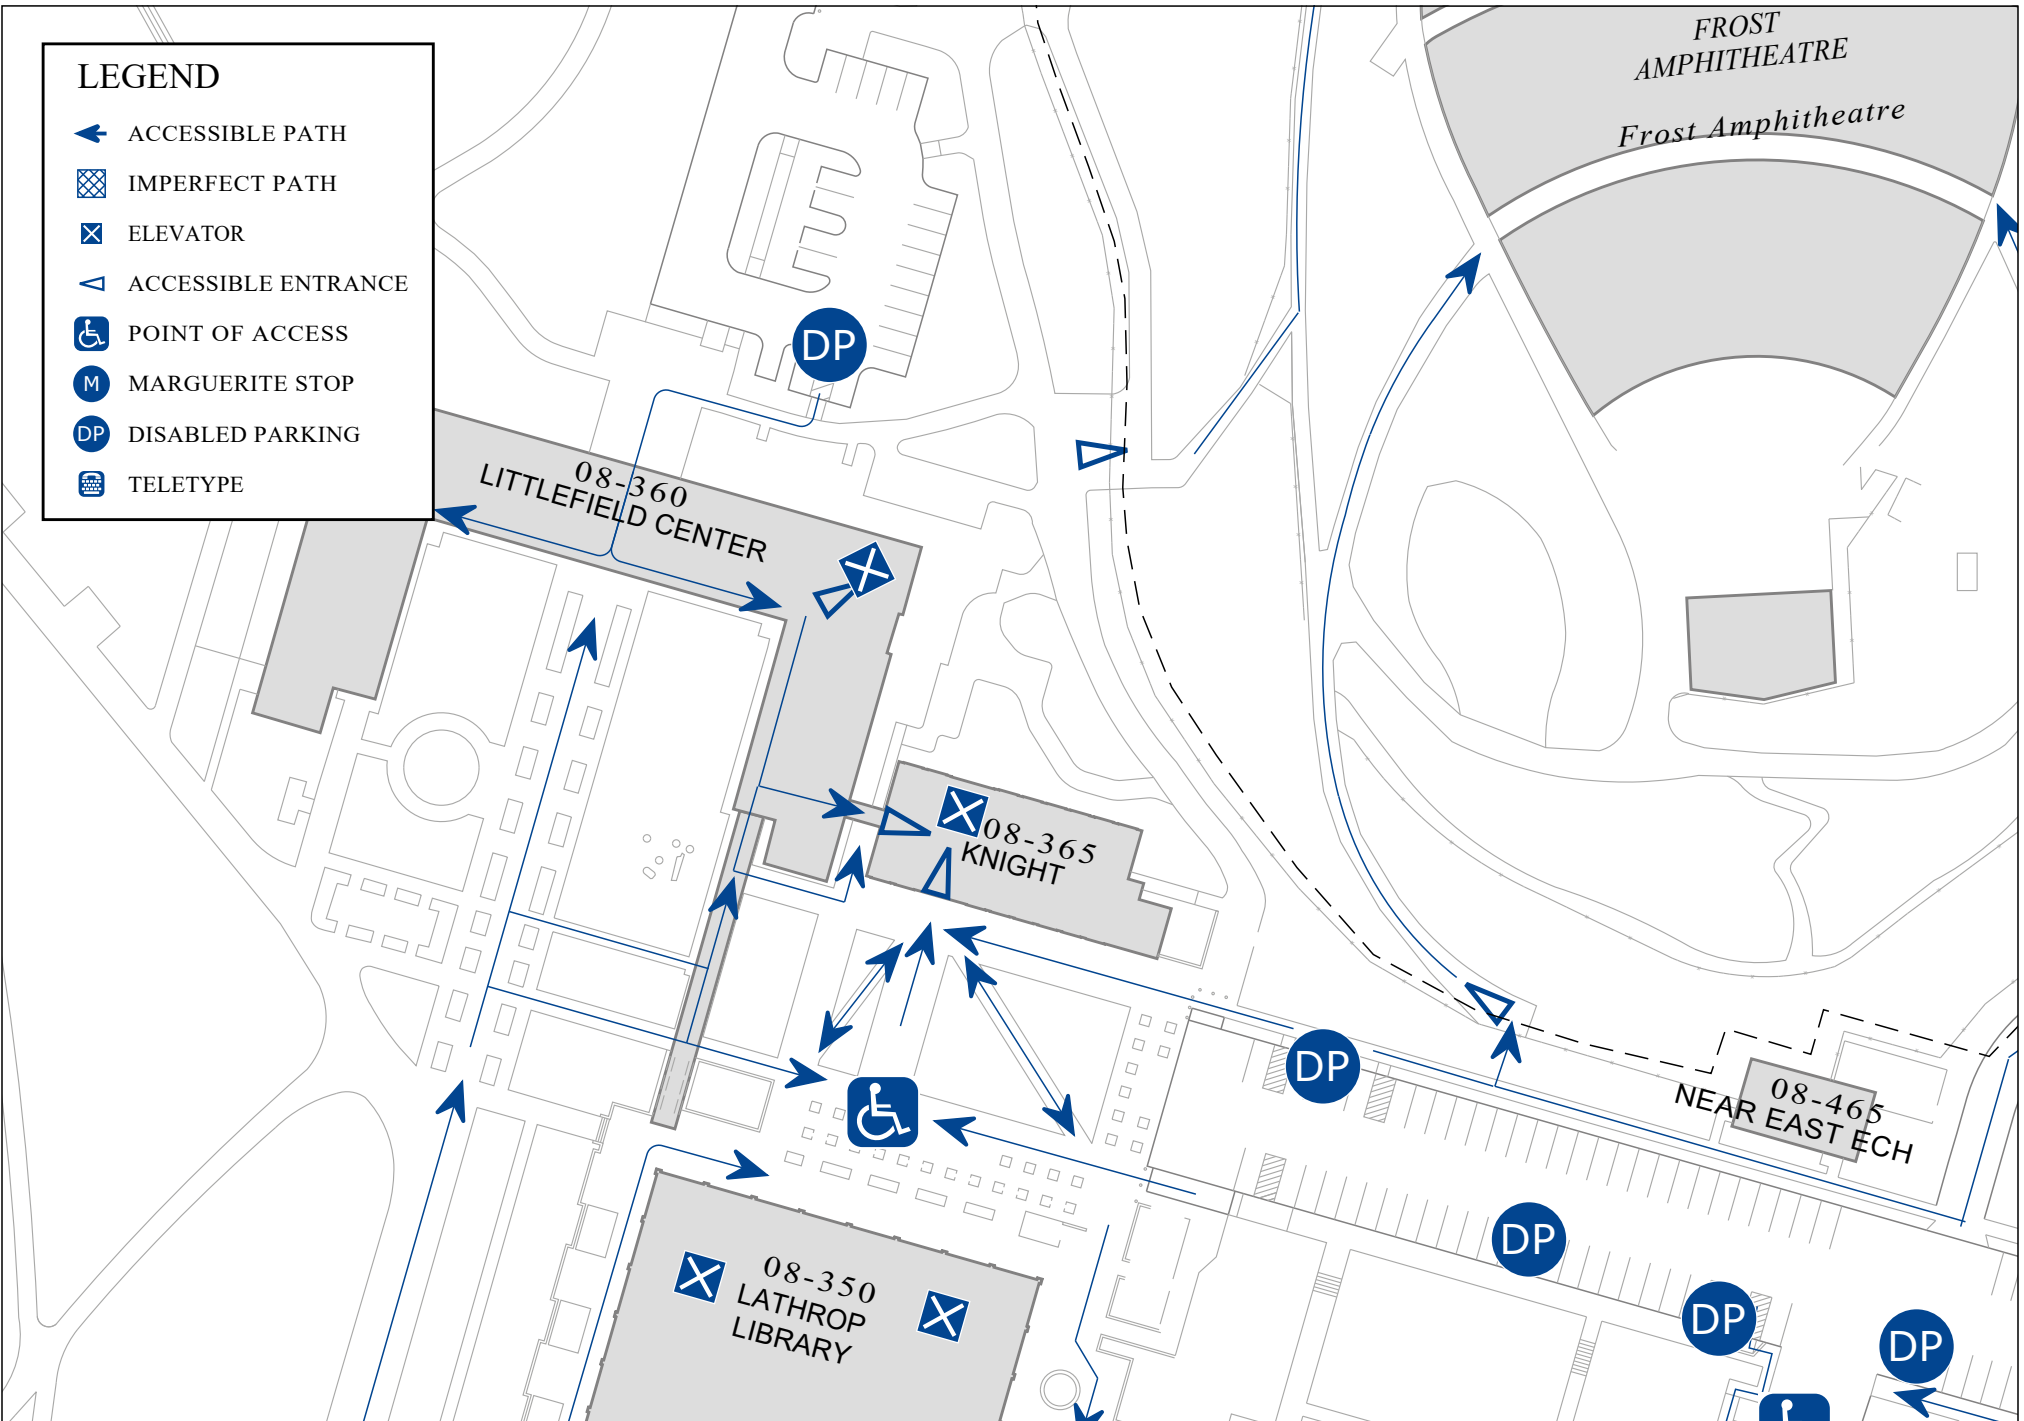

LEGEND

-  ACCESSIBLE PATH
-  IMPERFECT PATH
-  ELEVATOR
-  ACCESSIBLE ENTRANCE
-  POINT OF ACCESS
-  MARGUERITE STOP
-  DISABLED PARKING
-  TELETYPE

STANFORD UNIVERSITY
 Facilities, Information & Technology
 327 Bonair Siding Stanford, CA. 94305-7270

KNIGHT BUILDING

Scale: 1"= 100'

ADA MAP

By: SNF

Rev: 07/31/2019

08-365