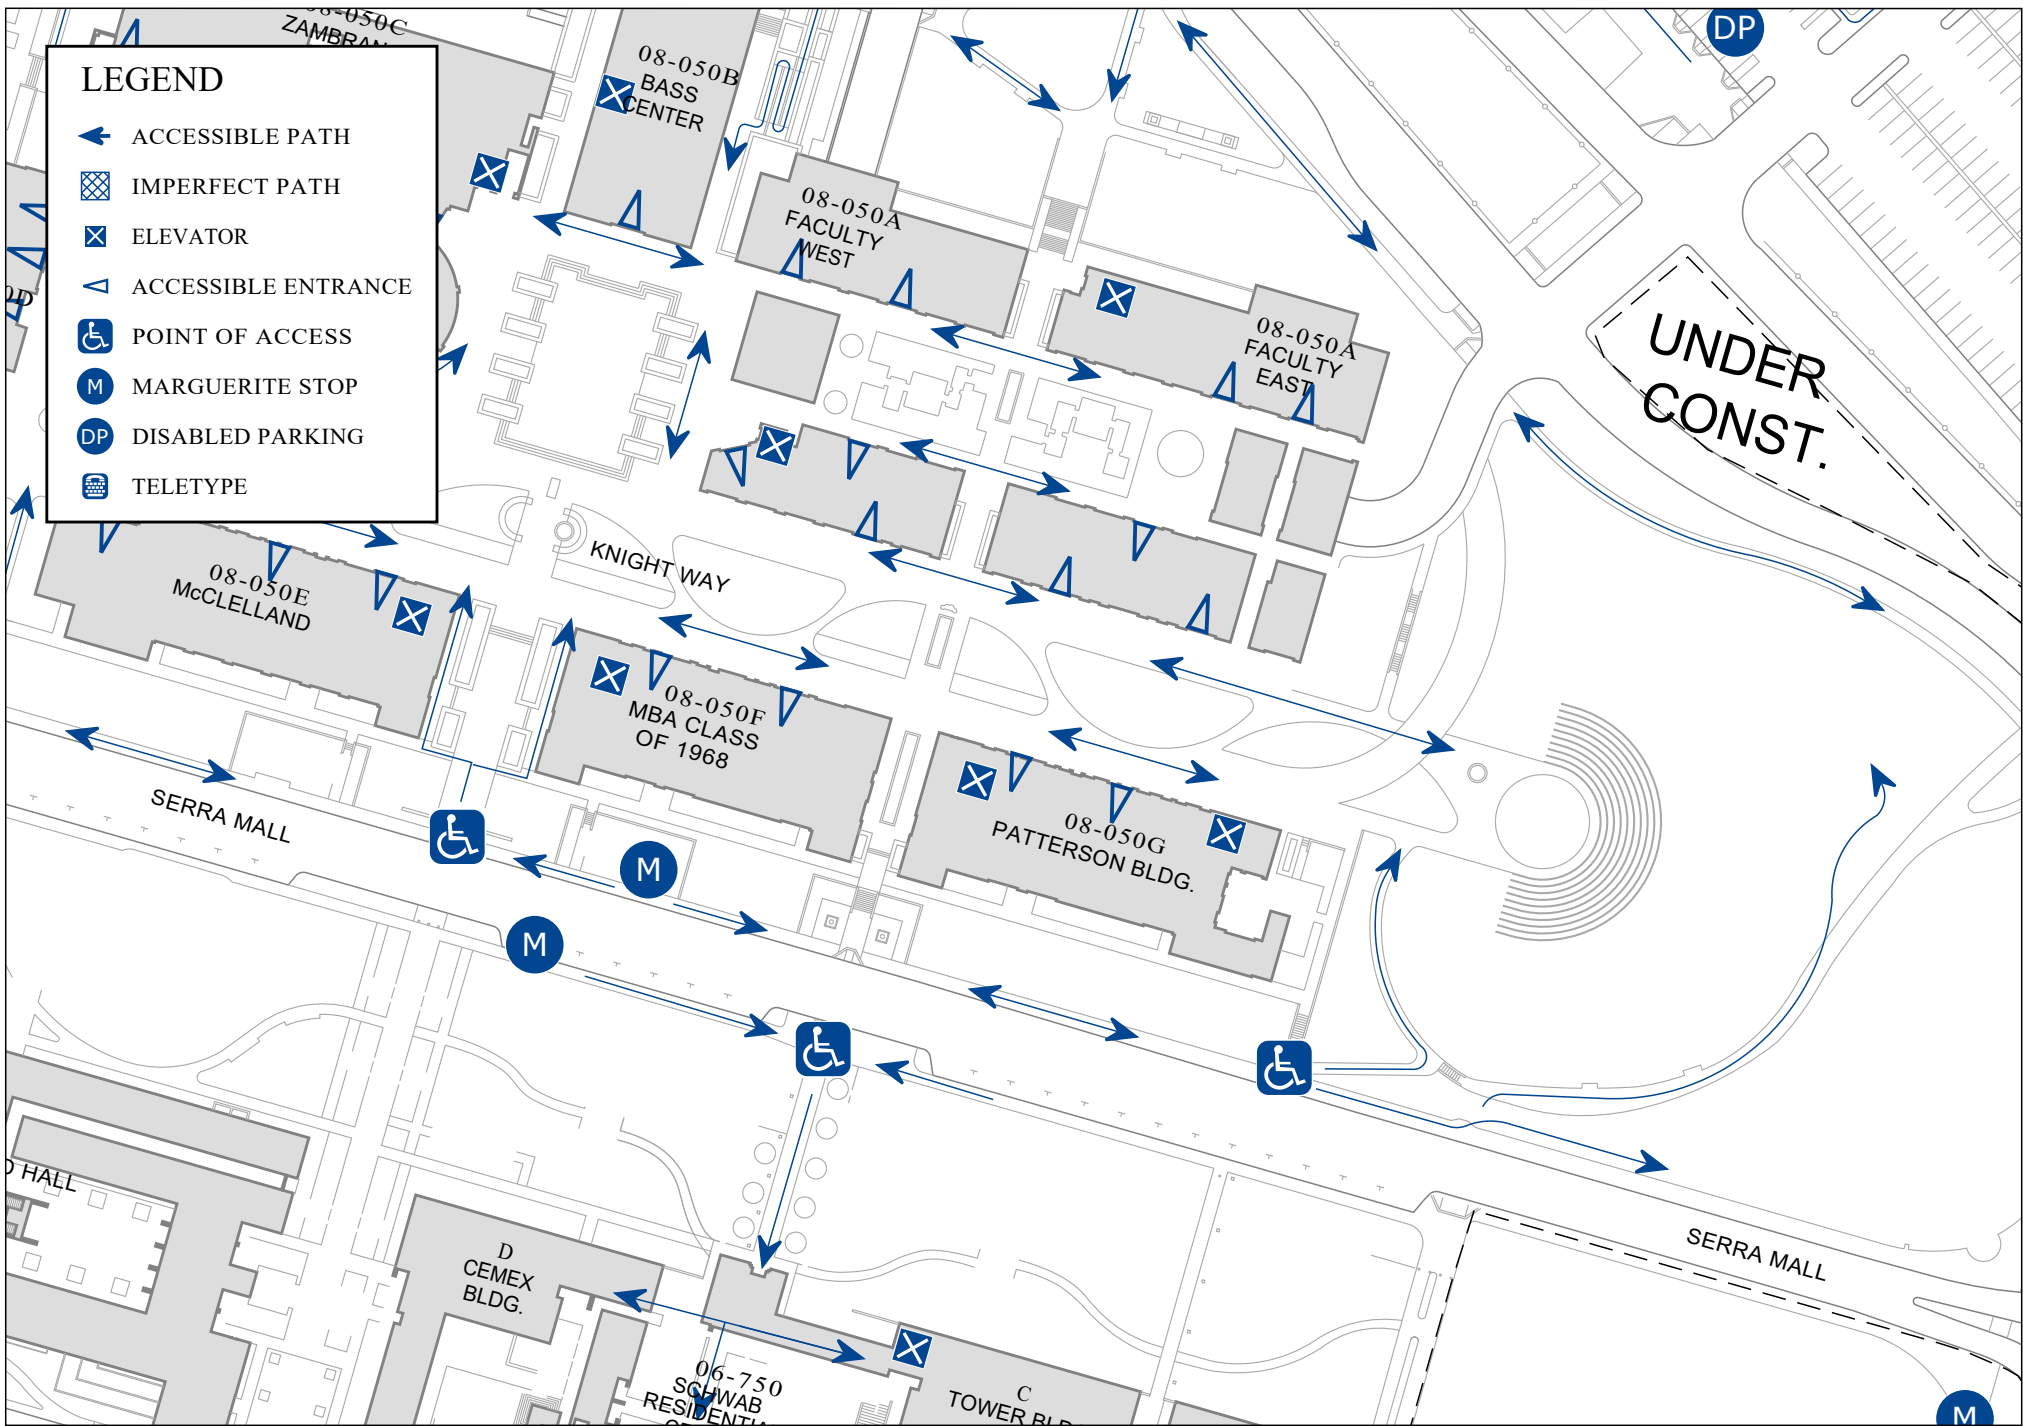

LEGEND

-  ACCESSIBLE PATH
-  IMPERFECT PATH
-  ELEVATOR
-  ACCESSIBLE ENTRANCE
-  POINT OF ACCESS
-  MARGUERITE STOP
-  DISABLED PARKING
-  TELETYPE

STANFORD UNIVERSITY
 Facilities, Information & Technology
 327 Bonair Siding Stanford, CA. 94305-7270

PATTERSON BUILDING

Scale: 1"= 100'

ADA MAP

By: SNF

Rev: 07/25/2019

08-050G