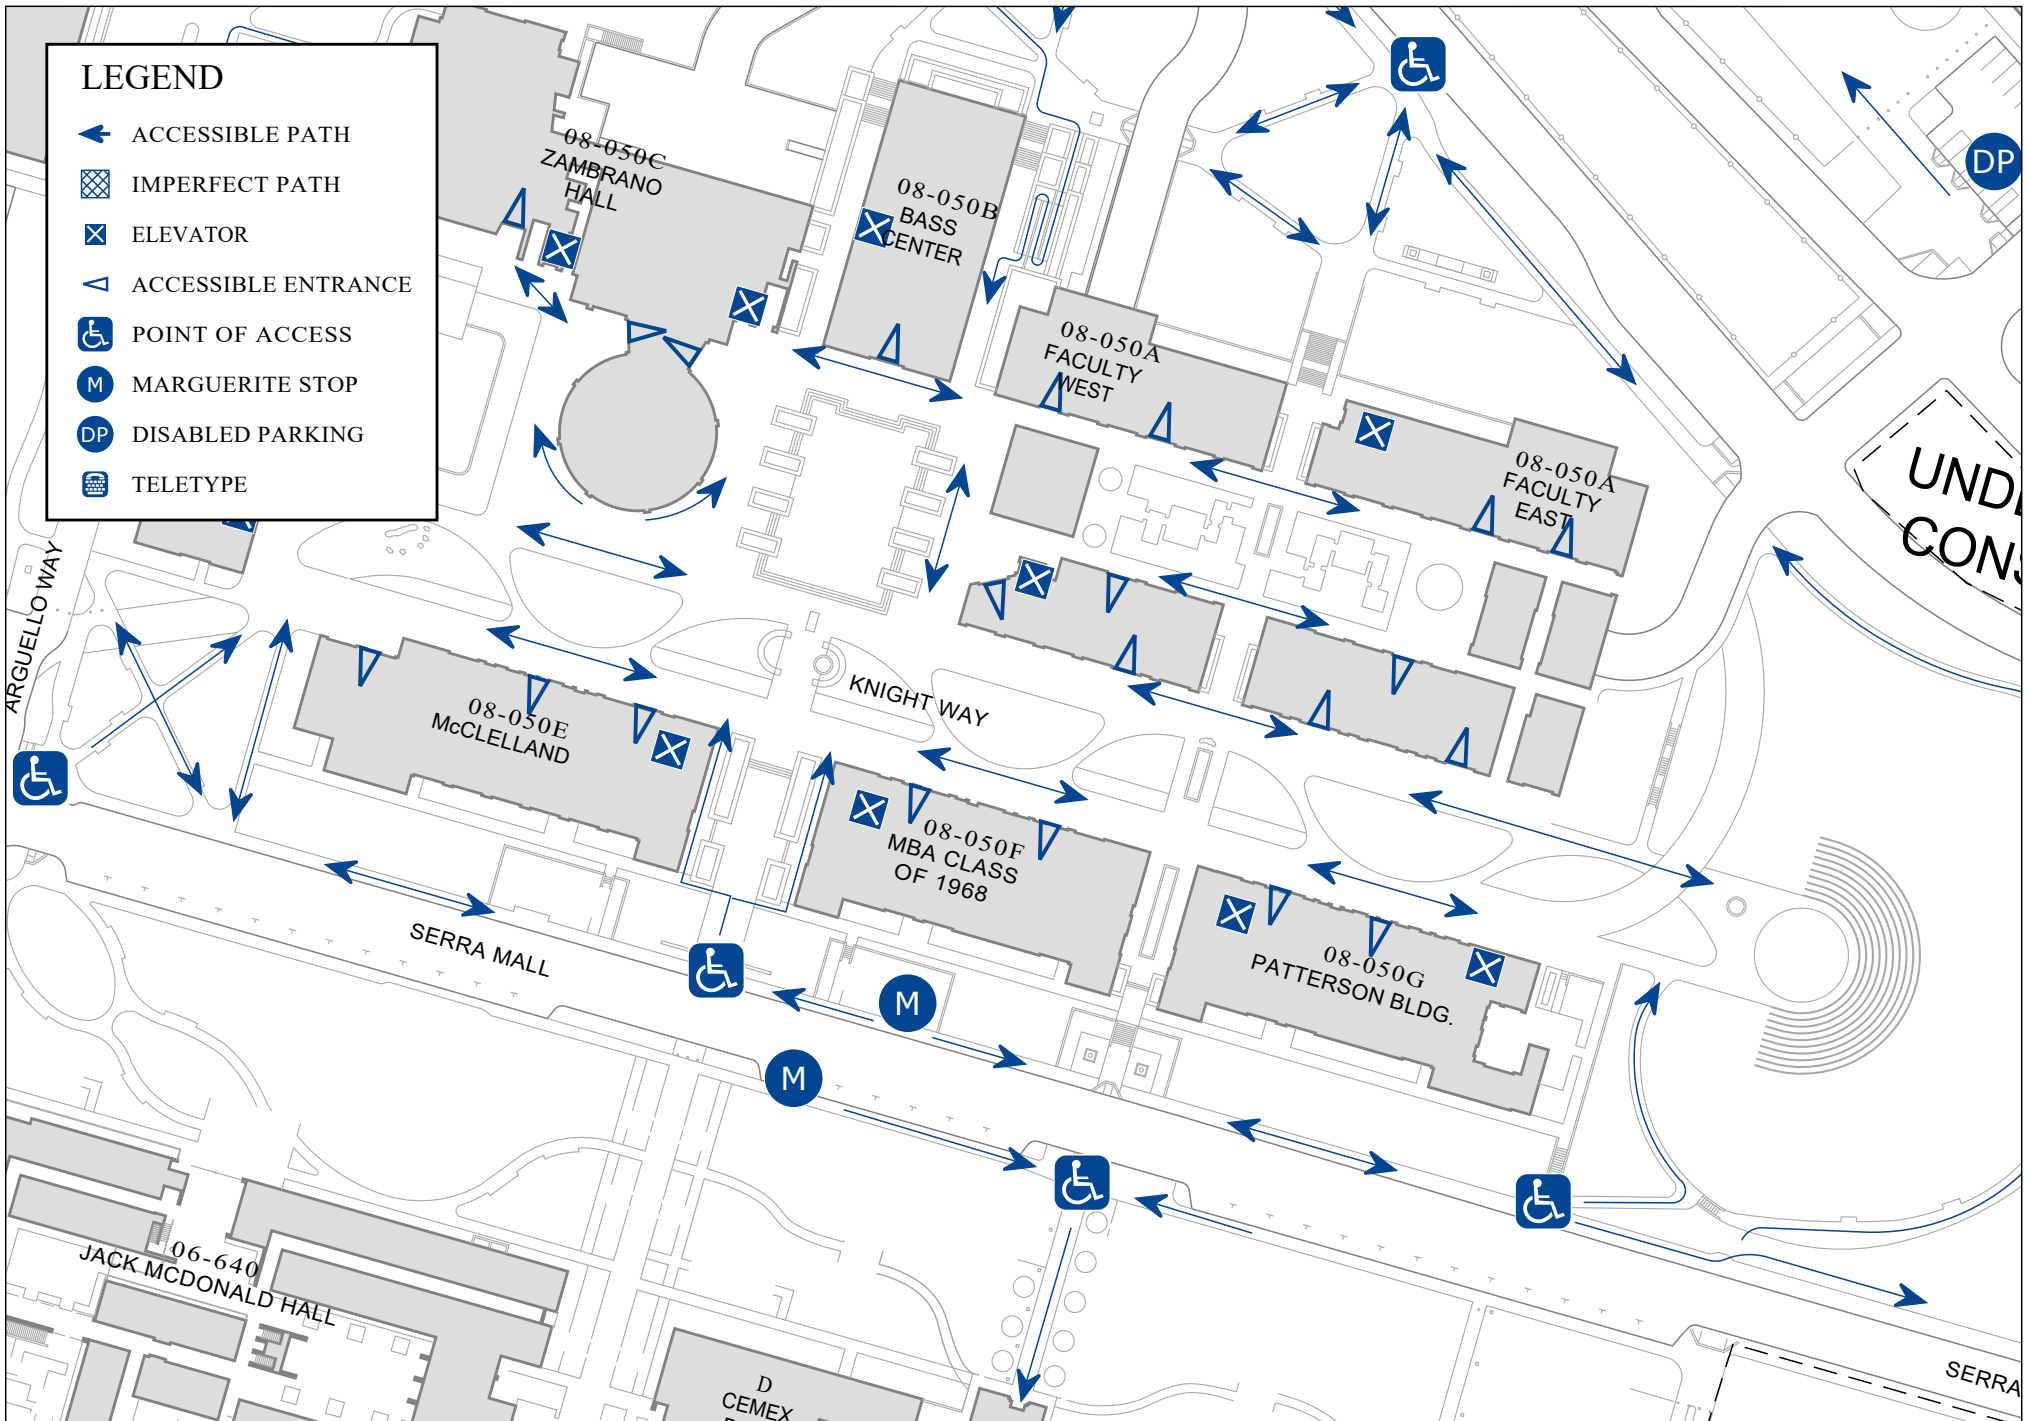

LEGEND

-  ACCESSIBLE PATH
-  IMPERFECT PATH
-  ELEVATOR
-  ACCESSIBLE ENTRANCE
-  POINT OF ACCESS
-  MARGUERITE STOP
-  DISABLED PARKING
-  TELETYPE

STANFORD UNIVERSITY
 Facilities, Information & Technology
 327 Bonair Siding Stanford, CA. 94305-7270

MBA CLASS OF 1968 BUILDING

Scale: 1"= 100'

ADA MAP

By: SNF

Rev: 07/25/2019

08-050F