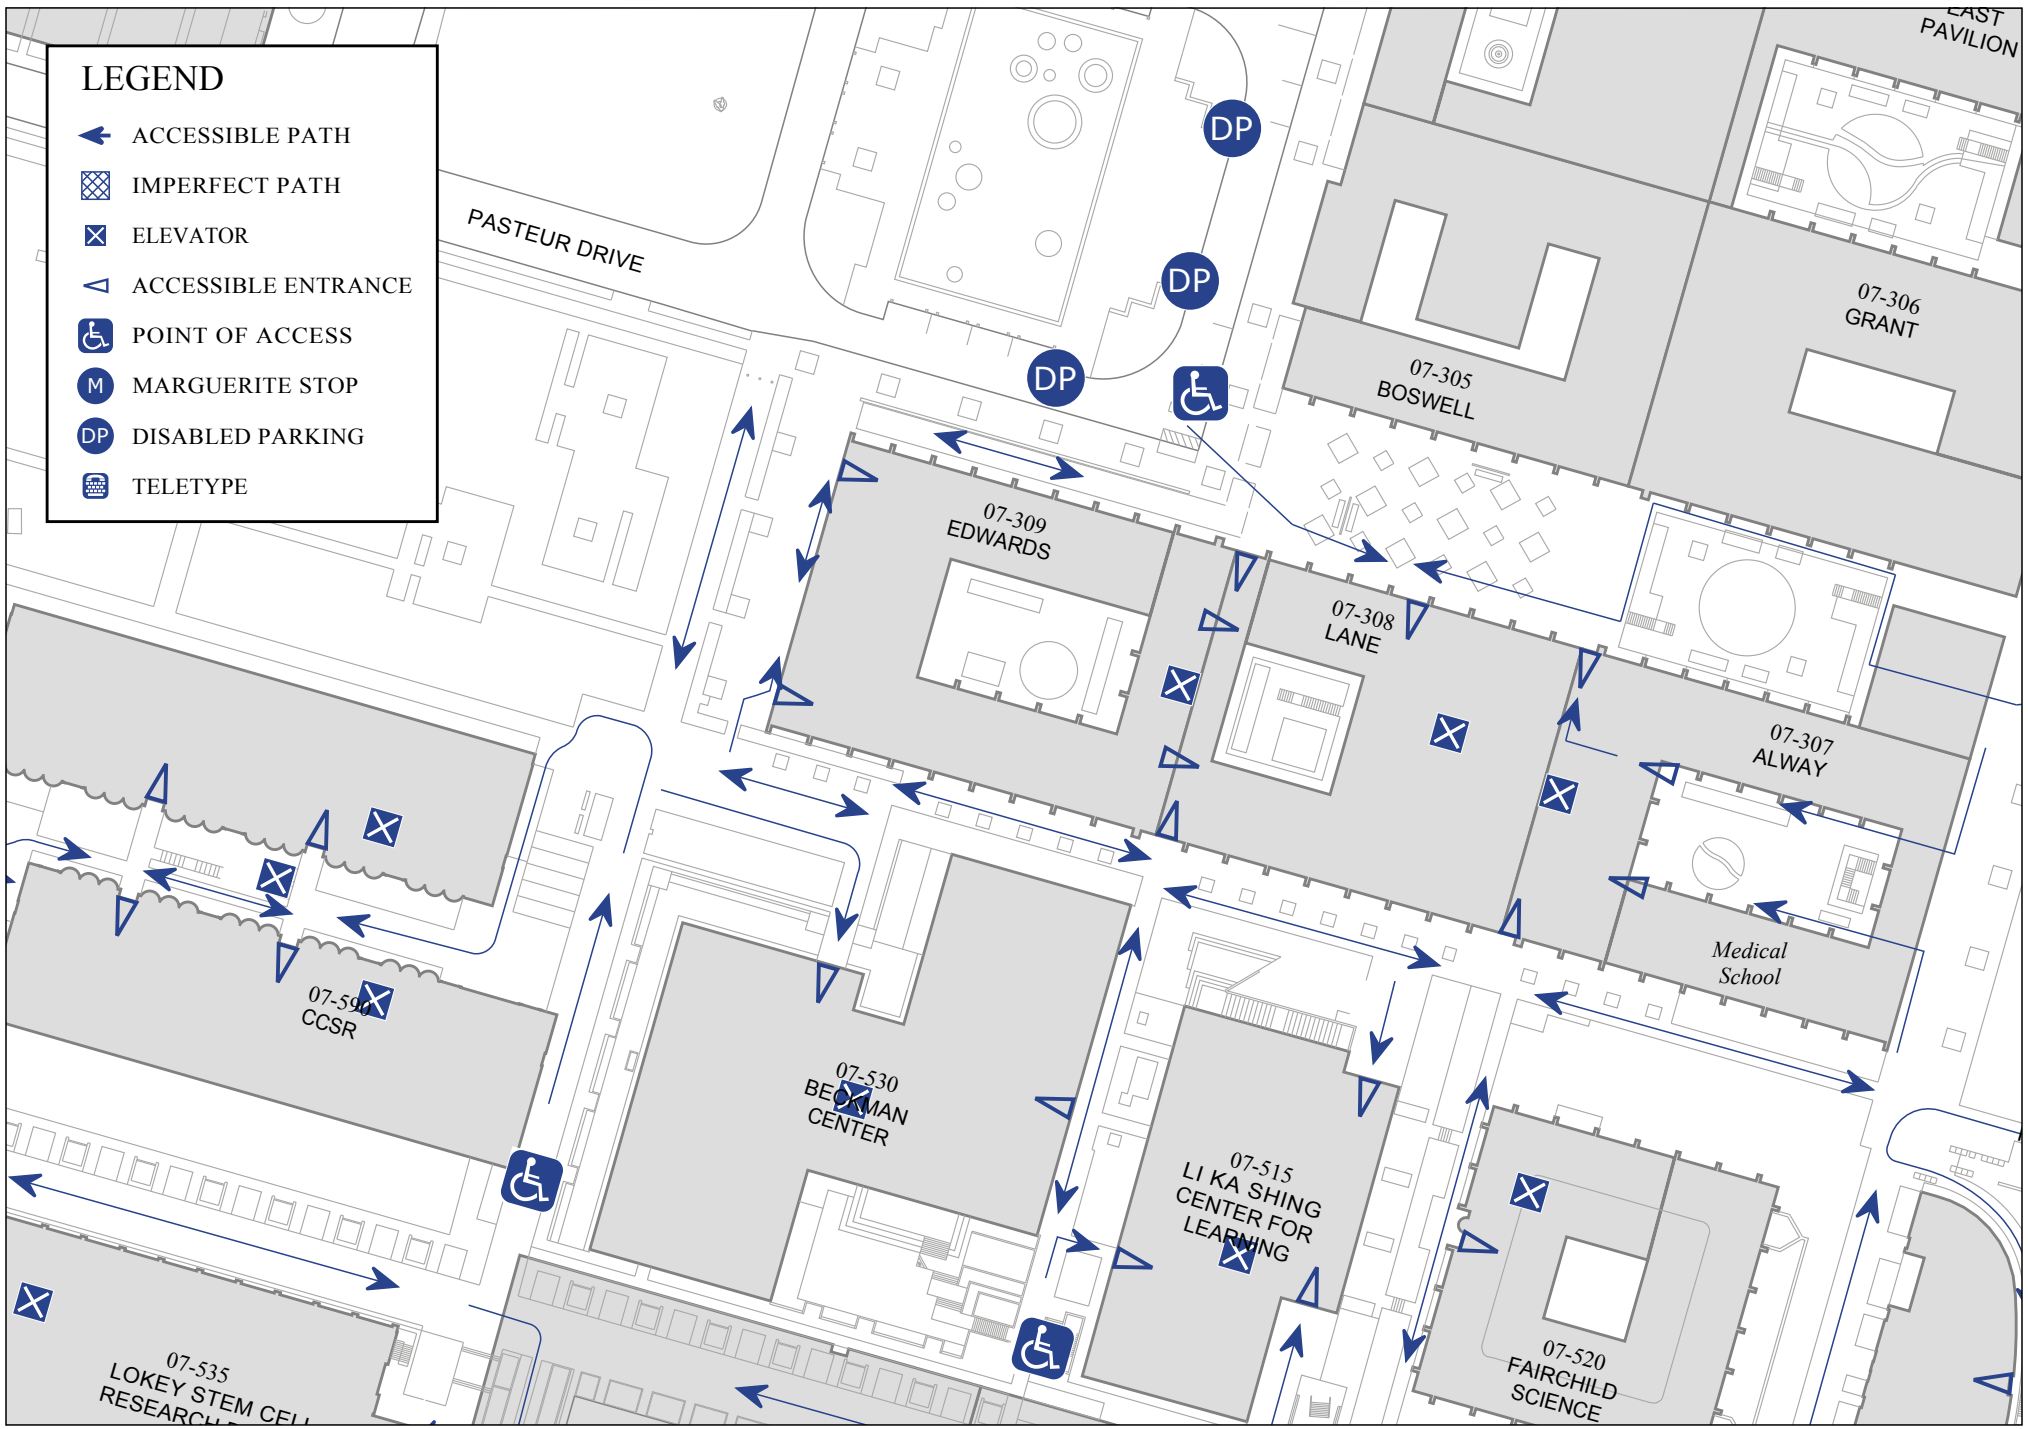

LEGEND

-  ACCESSIBLE PATH
-  IMPERFECT PATH
-  ELEVATOR
-  ACCESSIBLE ENTRANCE
-  POINT OF ACCESS
-  MARGUERITE STOP
-  DISABLED PARKING
-  TELETYPE

STANFORD UNIVERSITY
 Facilities, Information & Technology
 327 Bonair Siding Stanford, CA. 94305-7270

E. D. STONE - EDWARDS BUILDING

Scale: 1"= 100'

ADA MAP

By: LSM

Rev: 01/22/2013

07-309