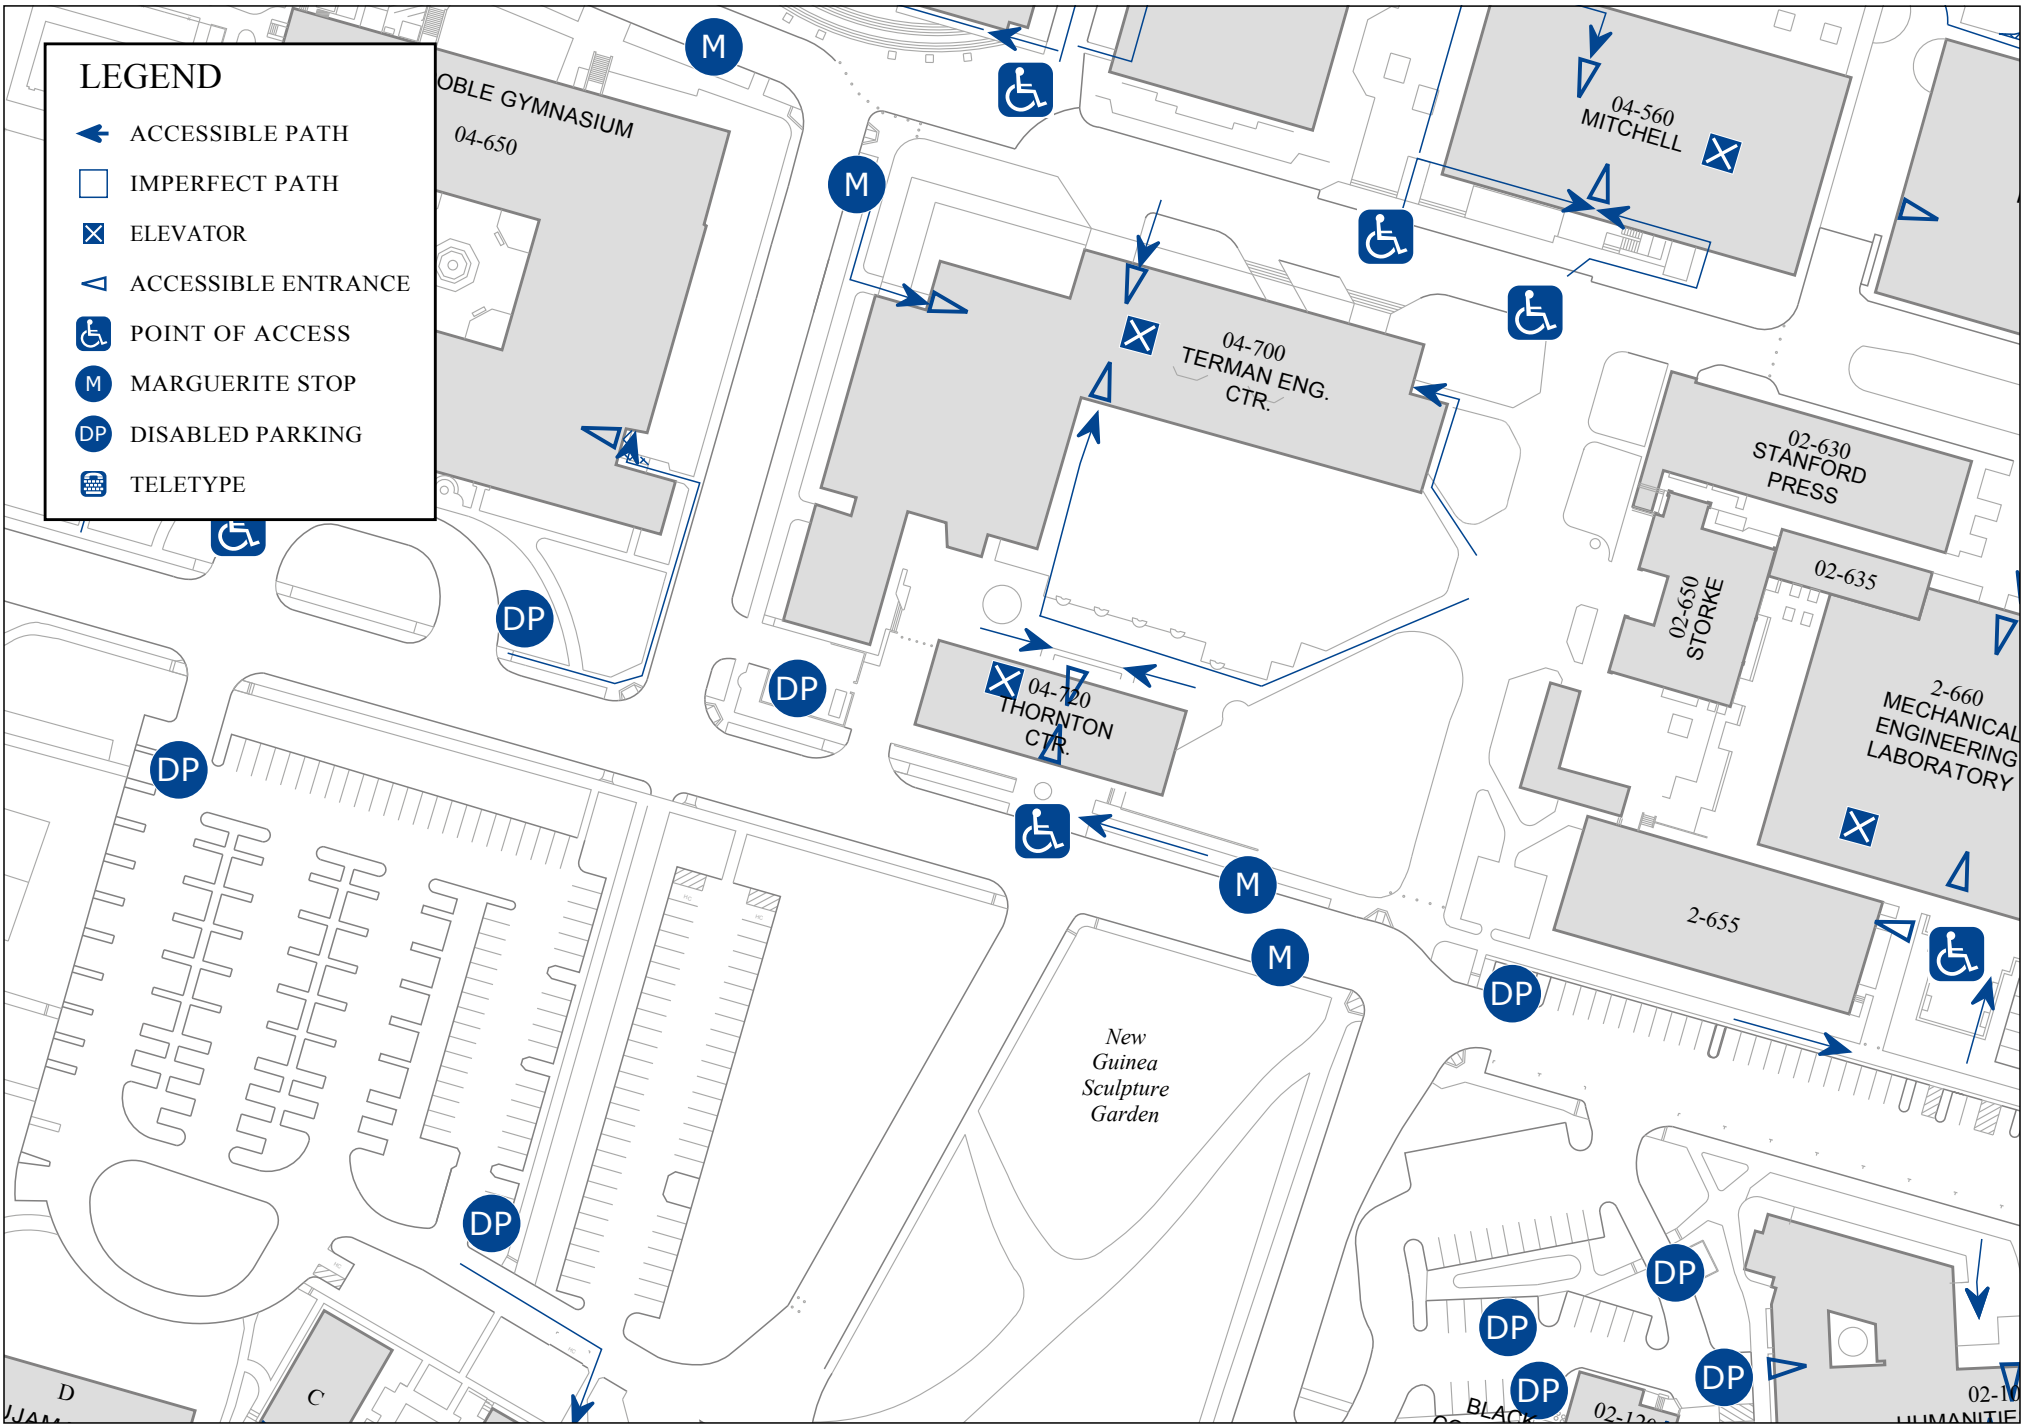

LEGEND

-  ACCESSIBLE PATH
-  IMPERFECT PATH
-  ELEVATOR
-  ACCESSIBLE ENTRANCE
-  POINT OF ACCESS
-  MARGUERITE STOP
-  DISABLED PARKING
-  TELETYPE

STANFORD UNIVERSITY
 Facilities, Information & Technology
 327 Bonair Siding Stanford, CA. 94305-7270

THORNTON CENTER

Scale: 1"= 100'

ADA MAP

By: ADS

Rev: 06/05/07

04-720