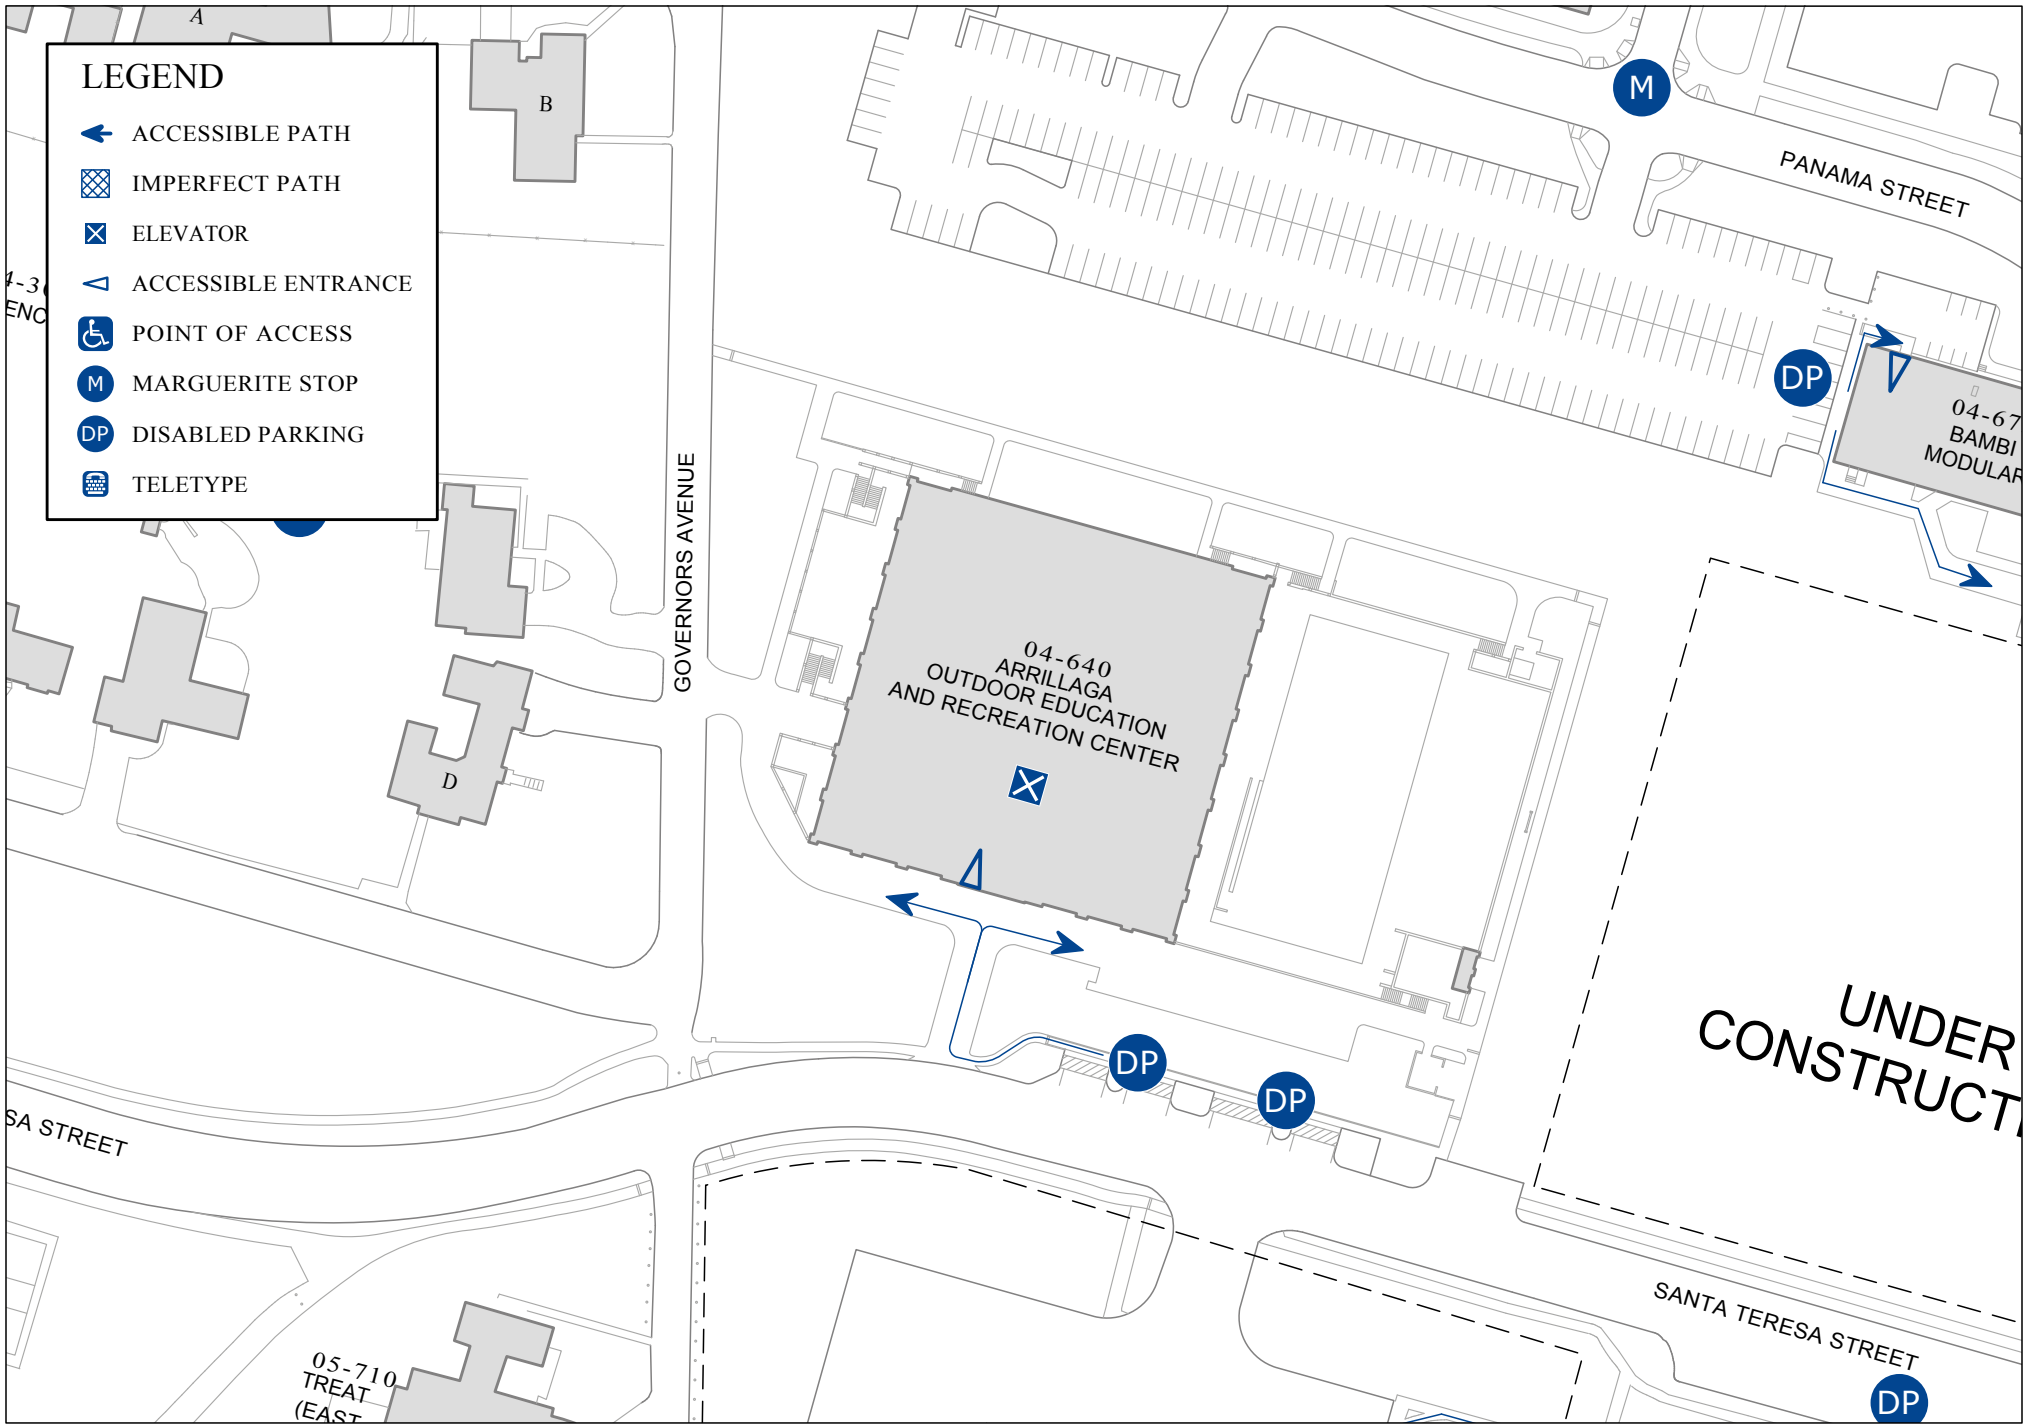

LEGEND

-  ACCESSIBLE PATH
-  IMPERFECT PATH
-  ELEVATOR
-  ACCESSIBLE ENTRANCE
-  POINT OF ACCESS
-  MARGUERITE STOP
-  DISABLED PARKING
-  TELETYPE

STANFORD UNIVERSITY
 Facilities, Information & Technology
 327 Bonair Siding Stanford, CA. 94305-7270

ARRILLAGA OUTDOOR EDUCATION & RECREATION CENTER

Scale: 1"= 100'

ADA MAP

By: LSM

Rev: 08/10/2015

04-640