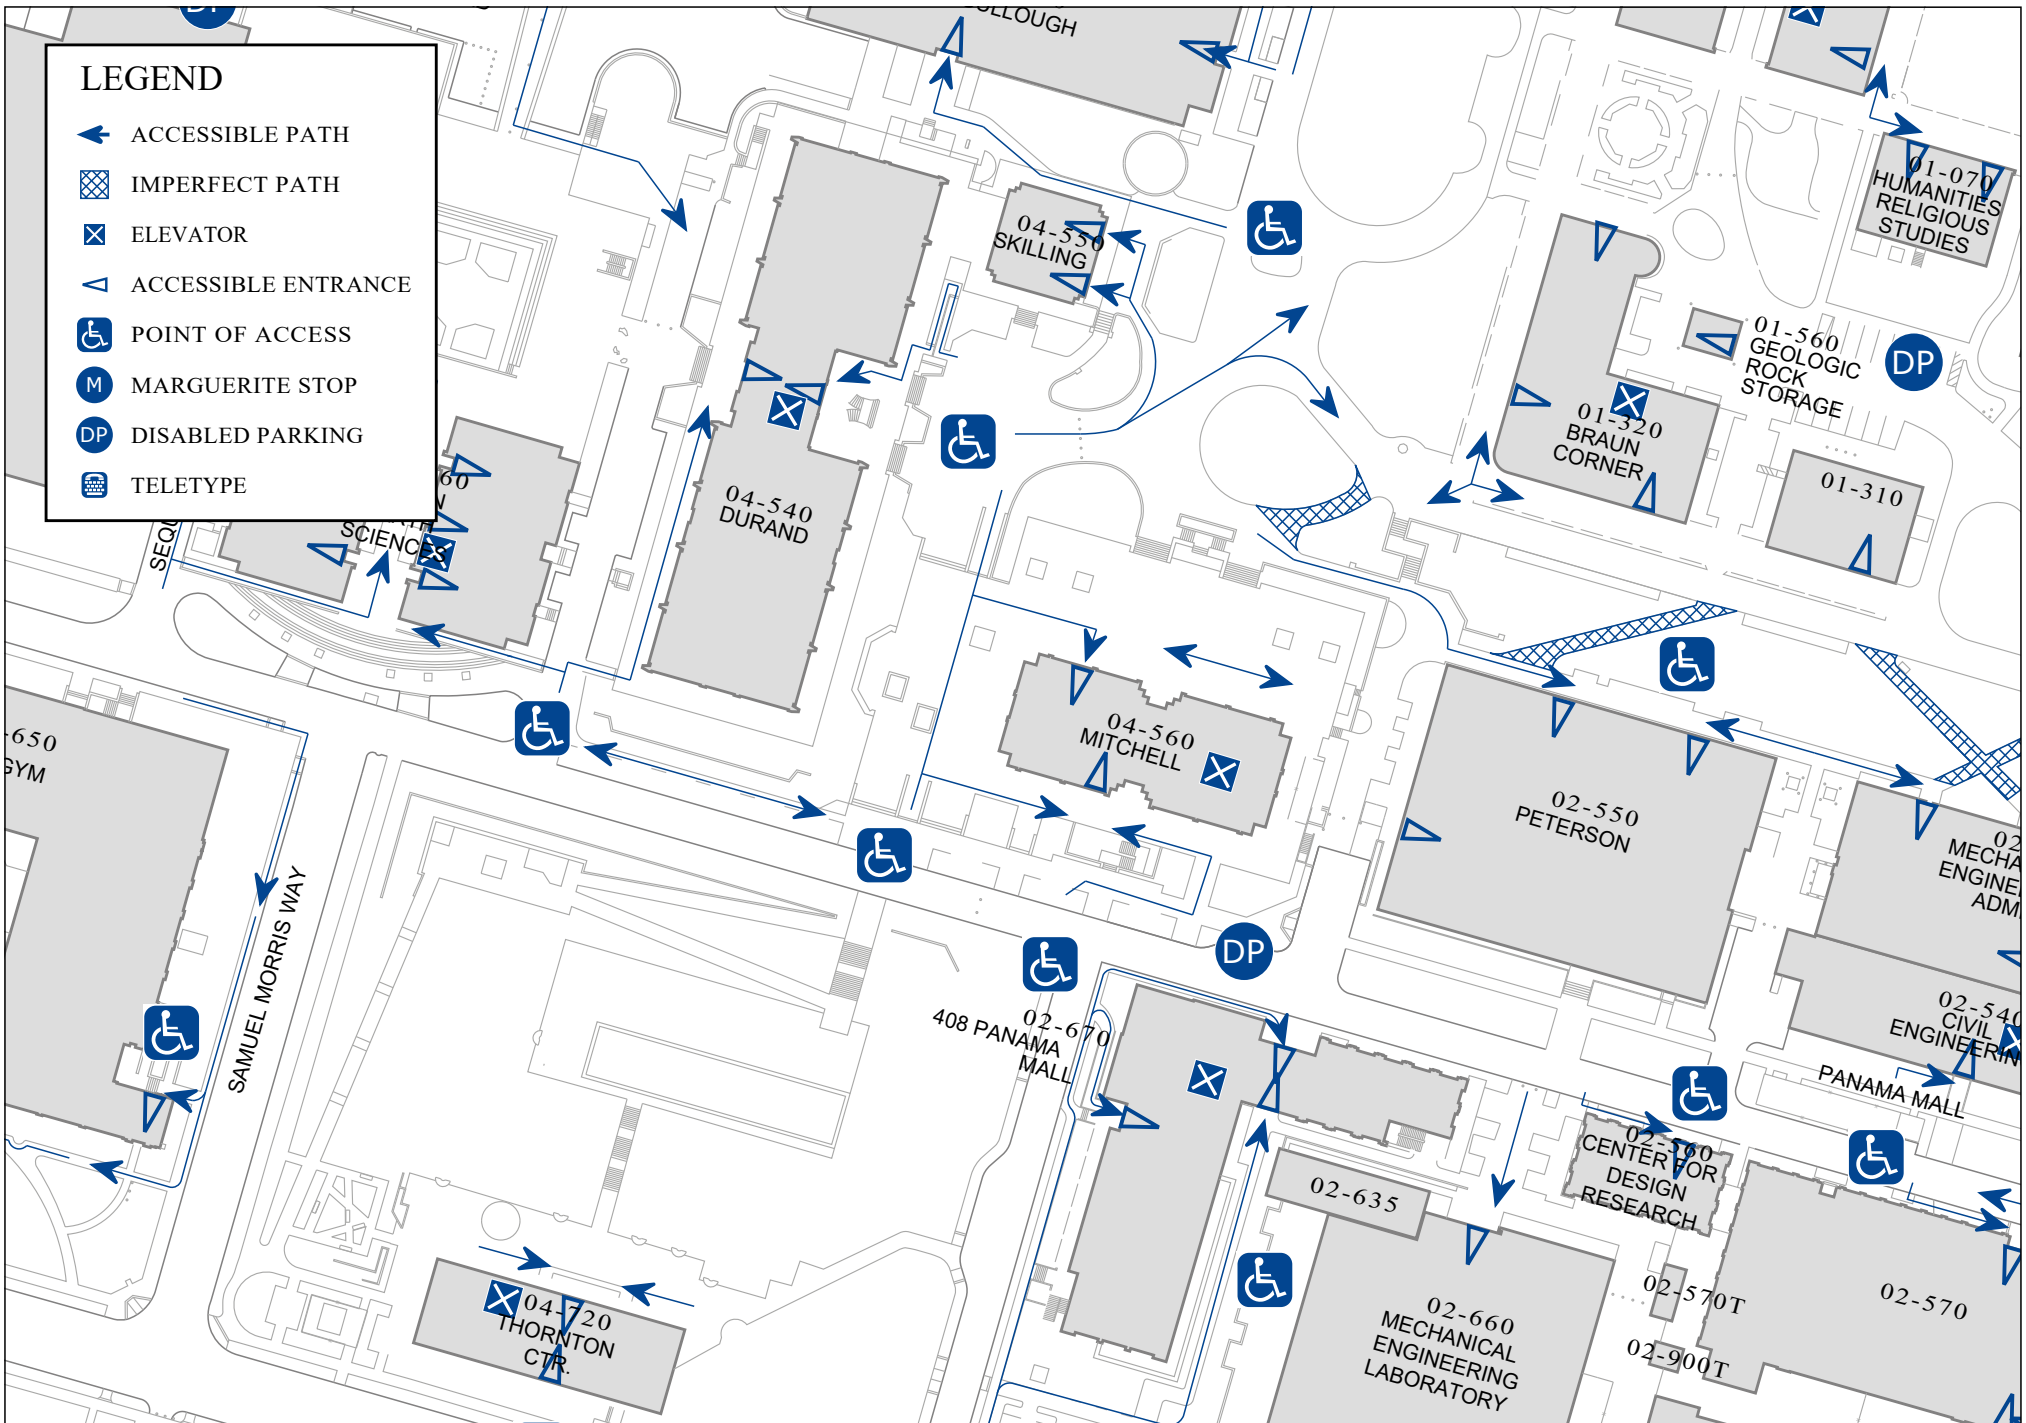

LEGEND

-  ACCESSIBLE PATH
-  IMPERFECT PATH
-  ELEVATOR
-  ACCESSIBLE ENTRANCE
-  POINT OF ACCESS
-  MARGUERITE STOP
-  DISABLED PARKING
-  TELETYPE

STANFORD UNIVERSITY
 Facilities, Information & Technology
 327 Bonair Siding Stanford, CA. 94305-7270

MITCHELL (RUTH WATTIS) - EARTH SCIENCES

Scale: 1"= 100'

ADA MAP

By: JEM

Rev: 06/30/2019

04-560