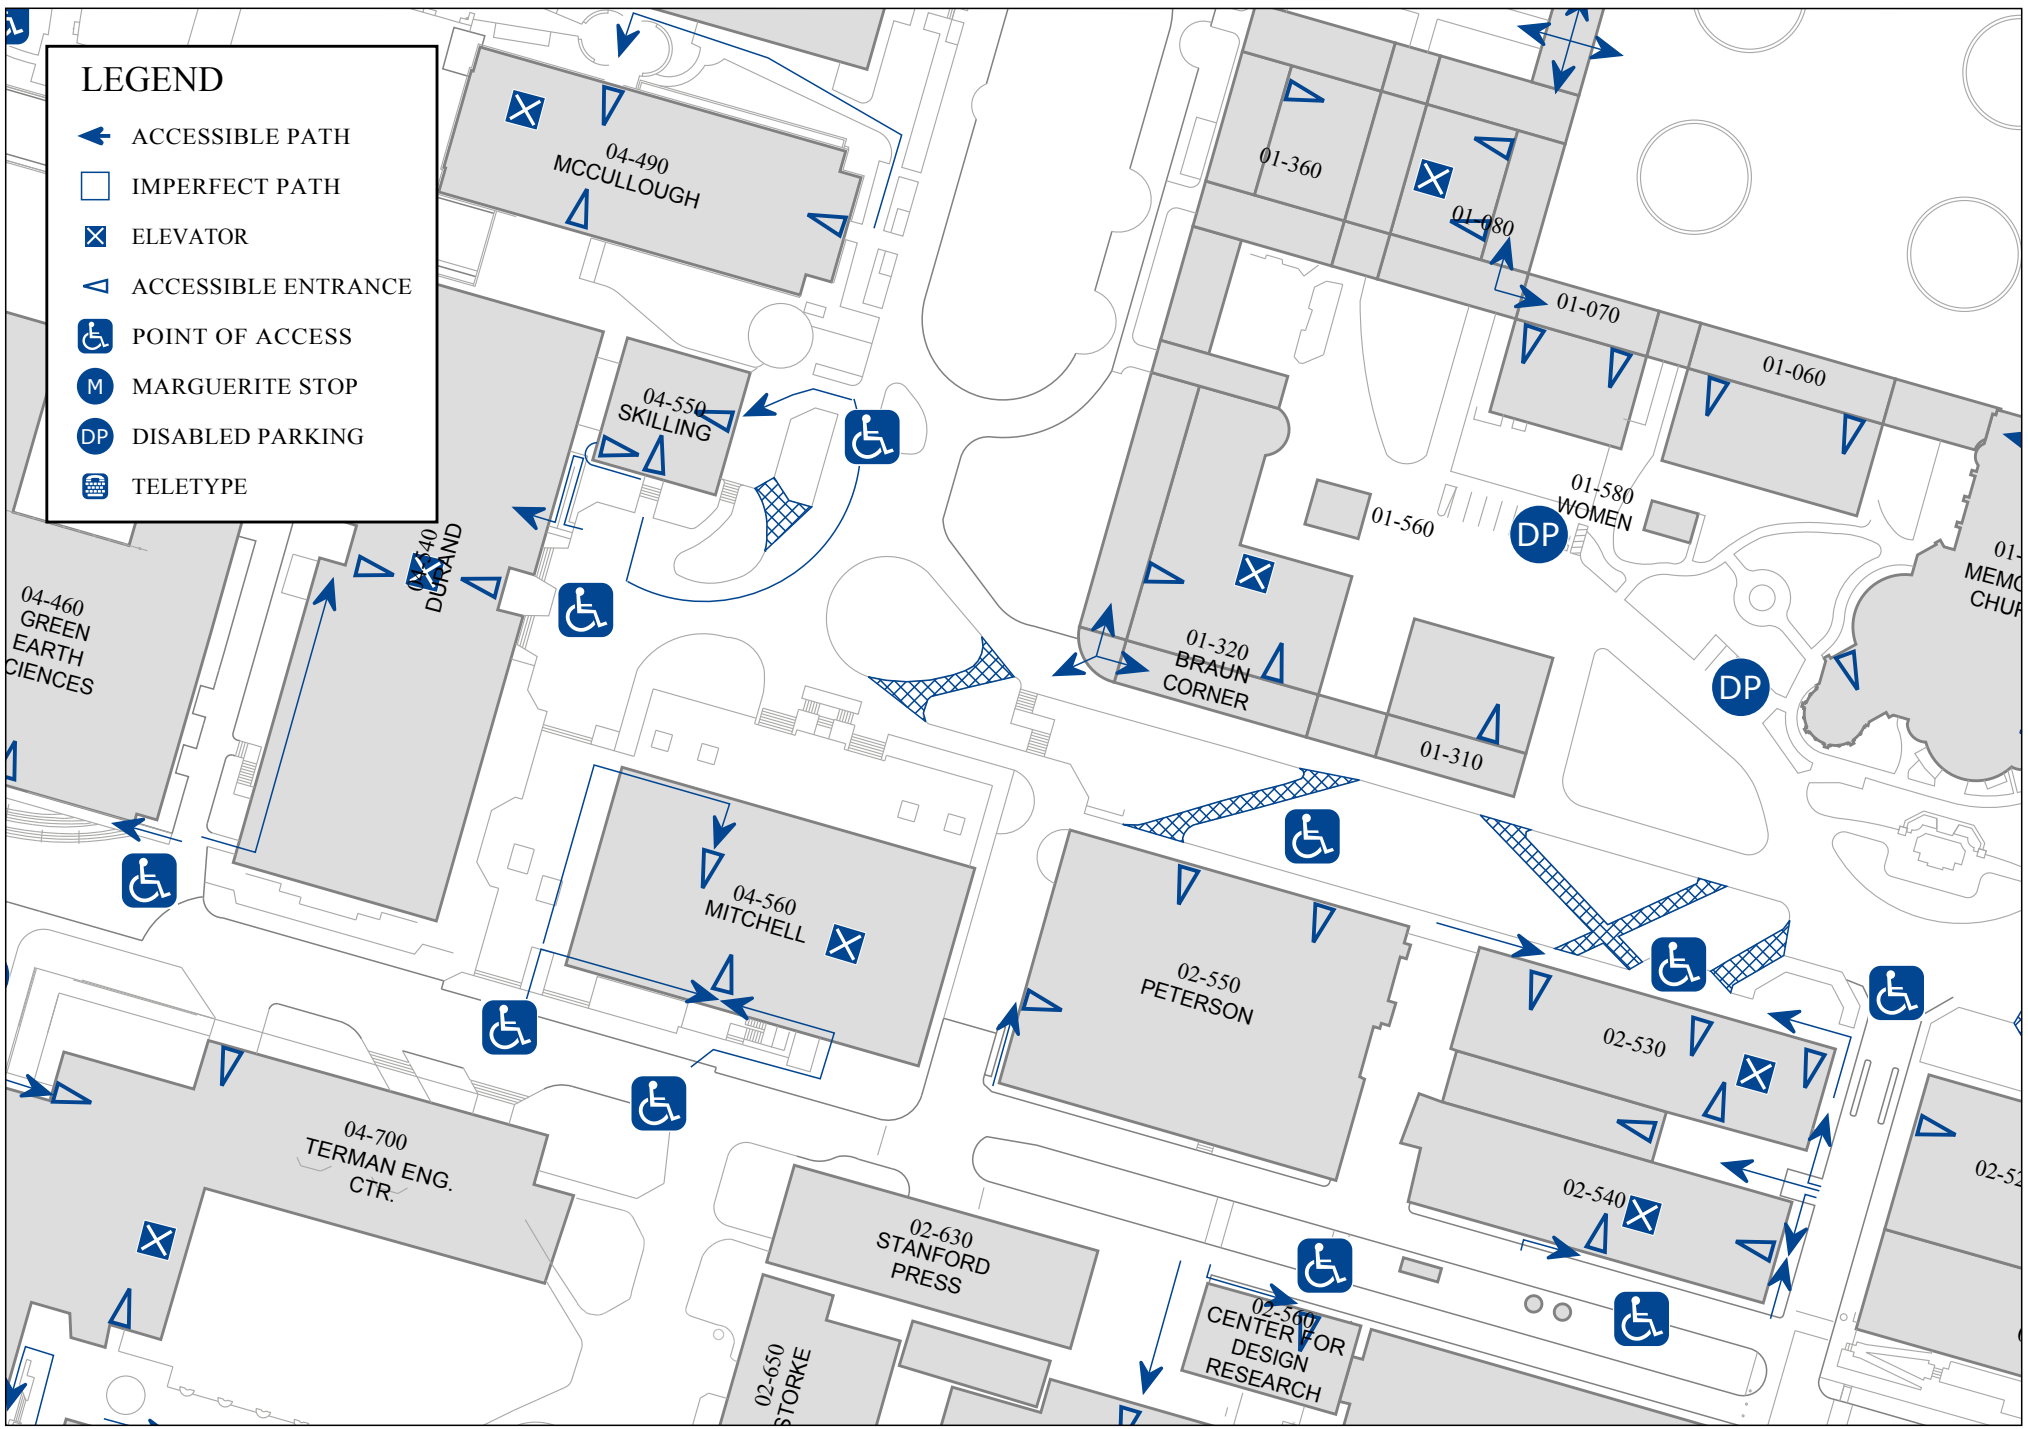

**LEGEND**

-  ACCESSIBLE PATH
-  IMPERFECT PATH
-  ELEVATOR
-  ACCESSIBLE ENTRANCE
-  POINT OF ACCESS
-  MARGUERITE STOP
-  DISABLED PARKING
-  TELETYPE

**STANFORD UNIVERSITY**  
 Facilities, Information & Technology  
 327 Bonair Siding Stanford, CA. 94305-7270

**SKILLING (HUGH HILDRETH) BUILDING**

Scale: 1"= 100'

ADA MAP

By: CMB

Rev: 11/03/06

04-550