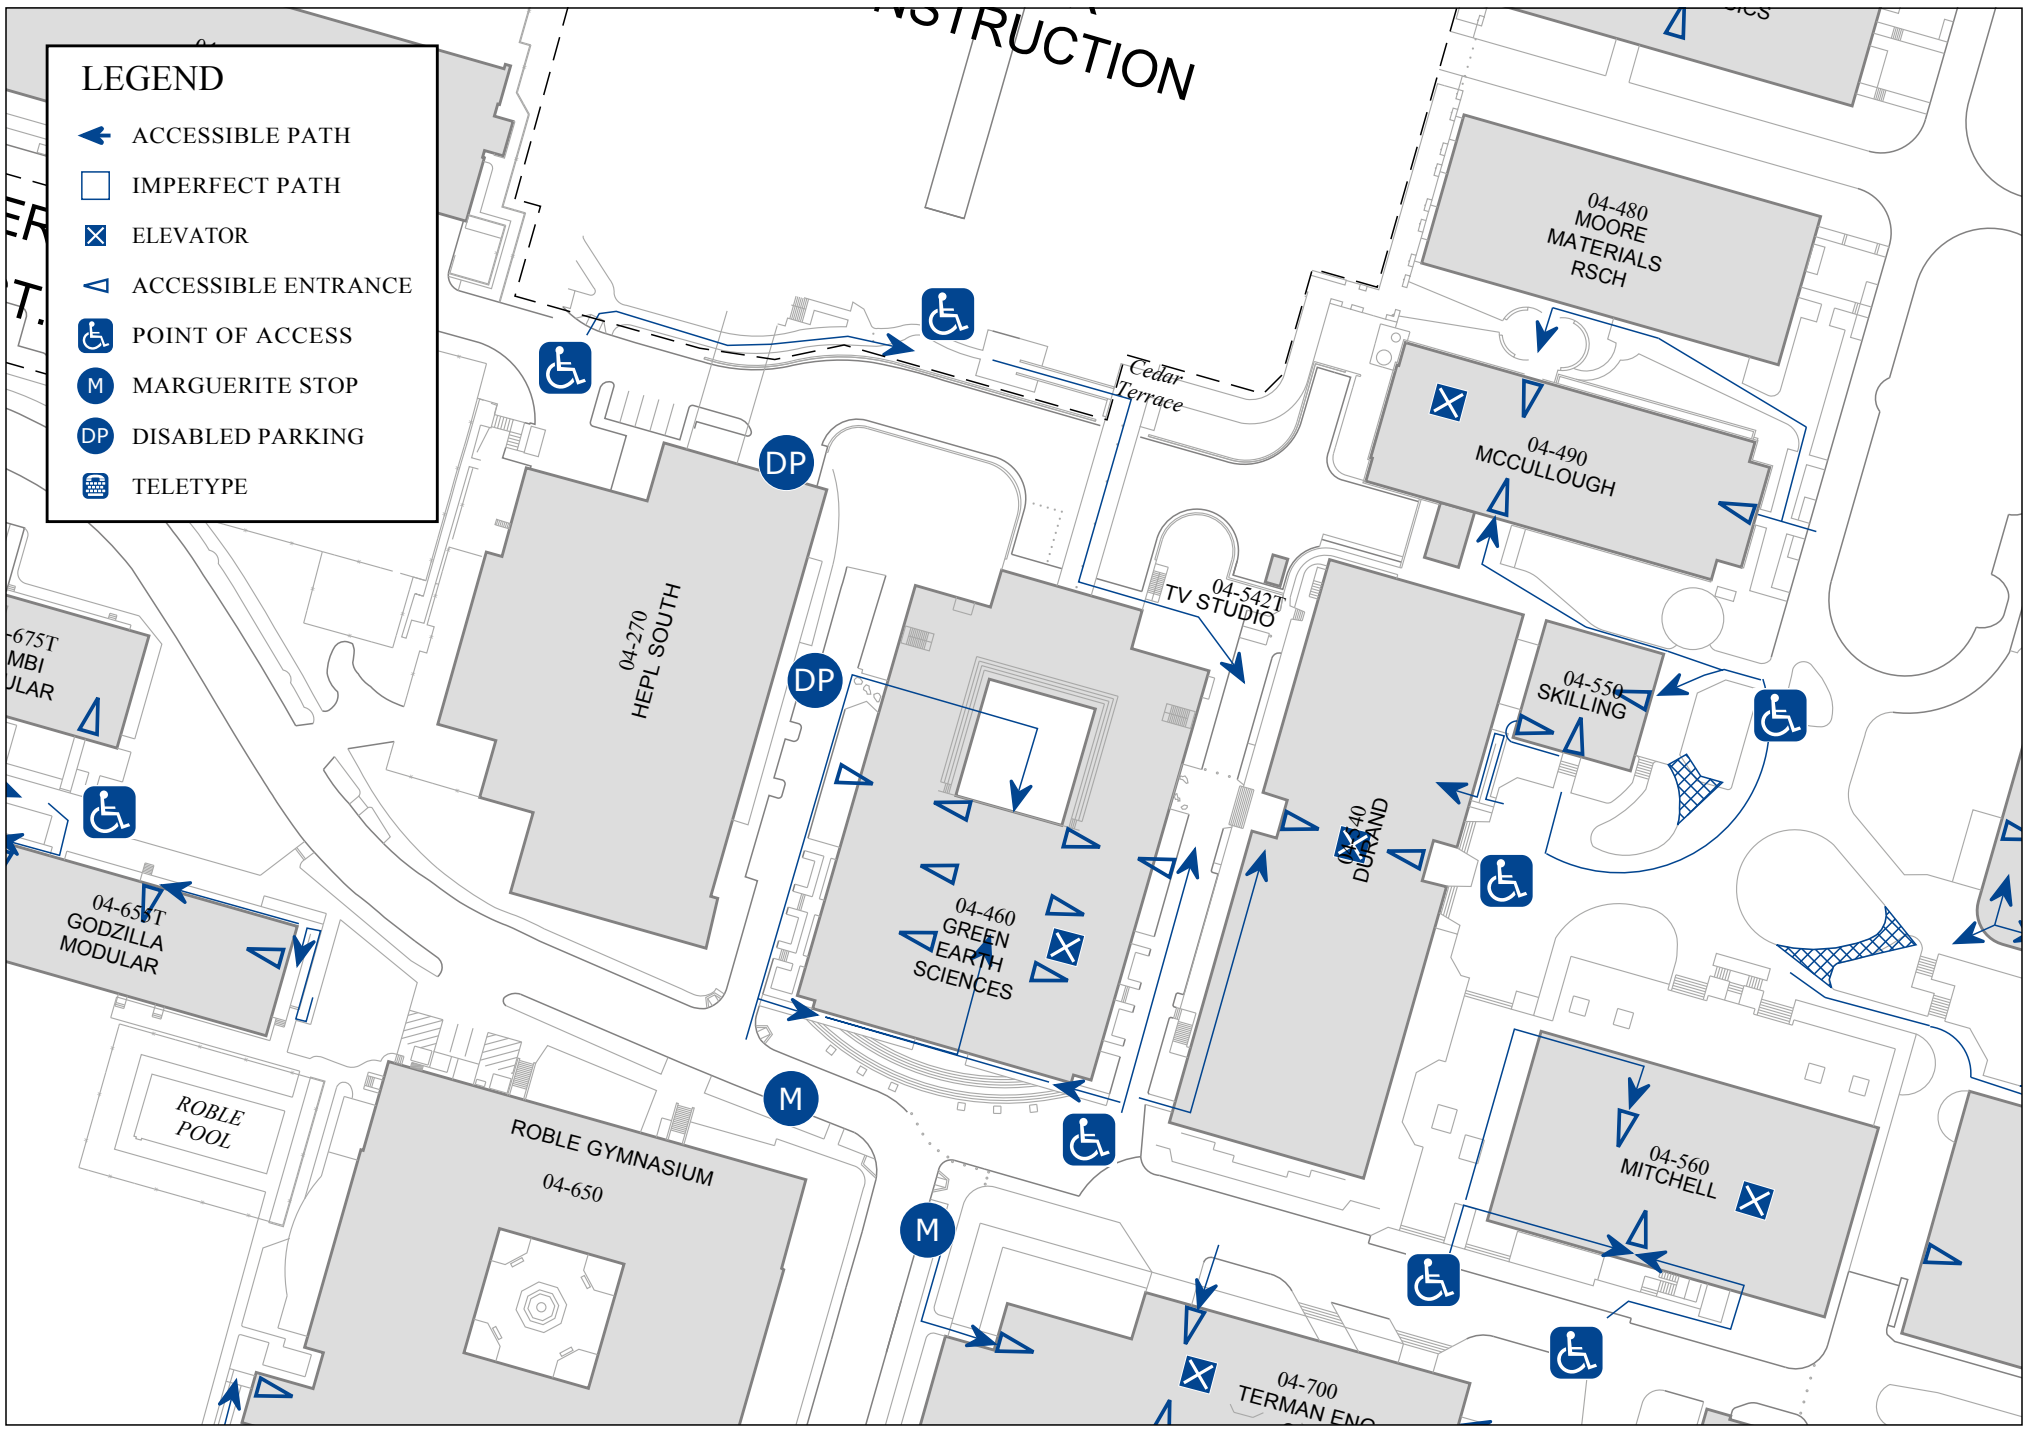

LEGEND

-  ACCESSIBLE PATH
-  IMPERFECT PATH
-  ELEVATOR
-  ACCESSIBLE ENTRANCE
-  POINT OF ACCESS
-  MARGUERITE STOP
-  DISABLED PARKING
-  TELETYPE

STANFORD UNIVERSITY
 Facilities, Information & Technology
 327 Bonair Siding Stanford, CA. 94305-7270

GREEN EARTH SCIENCES

Scale: 1"= 100'

ADA MAP

By: LSM

Rev: 04/18/03

04-460