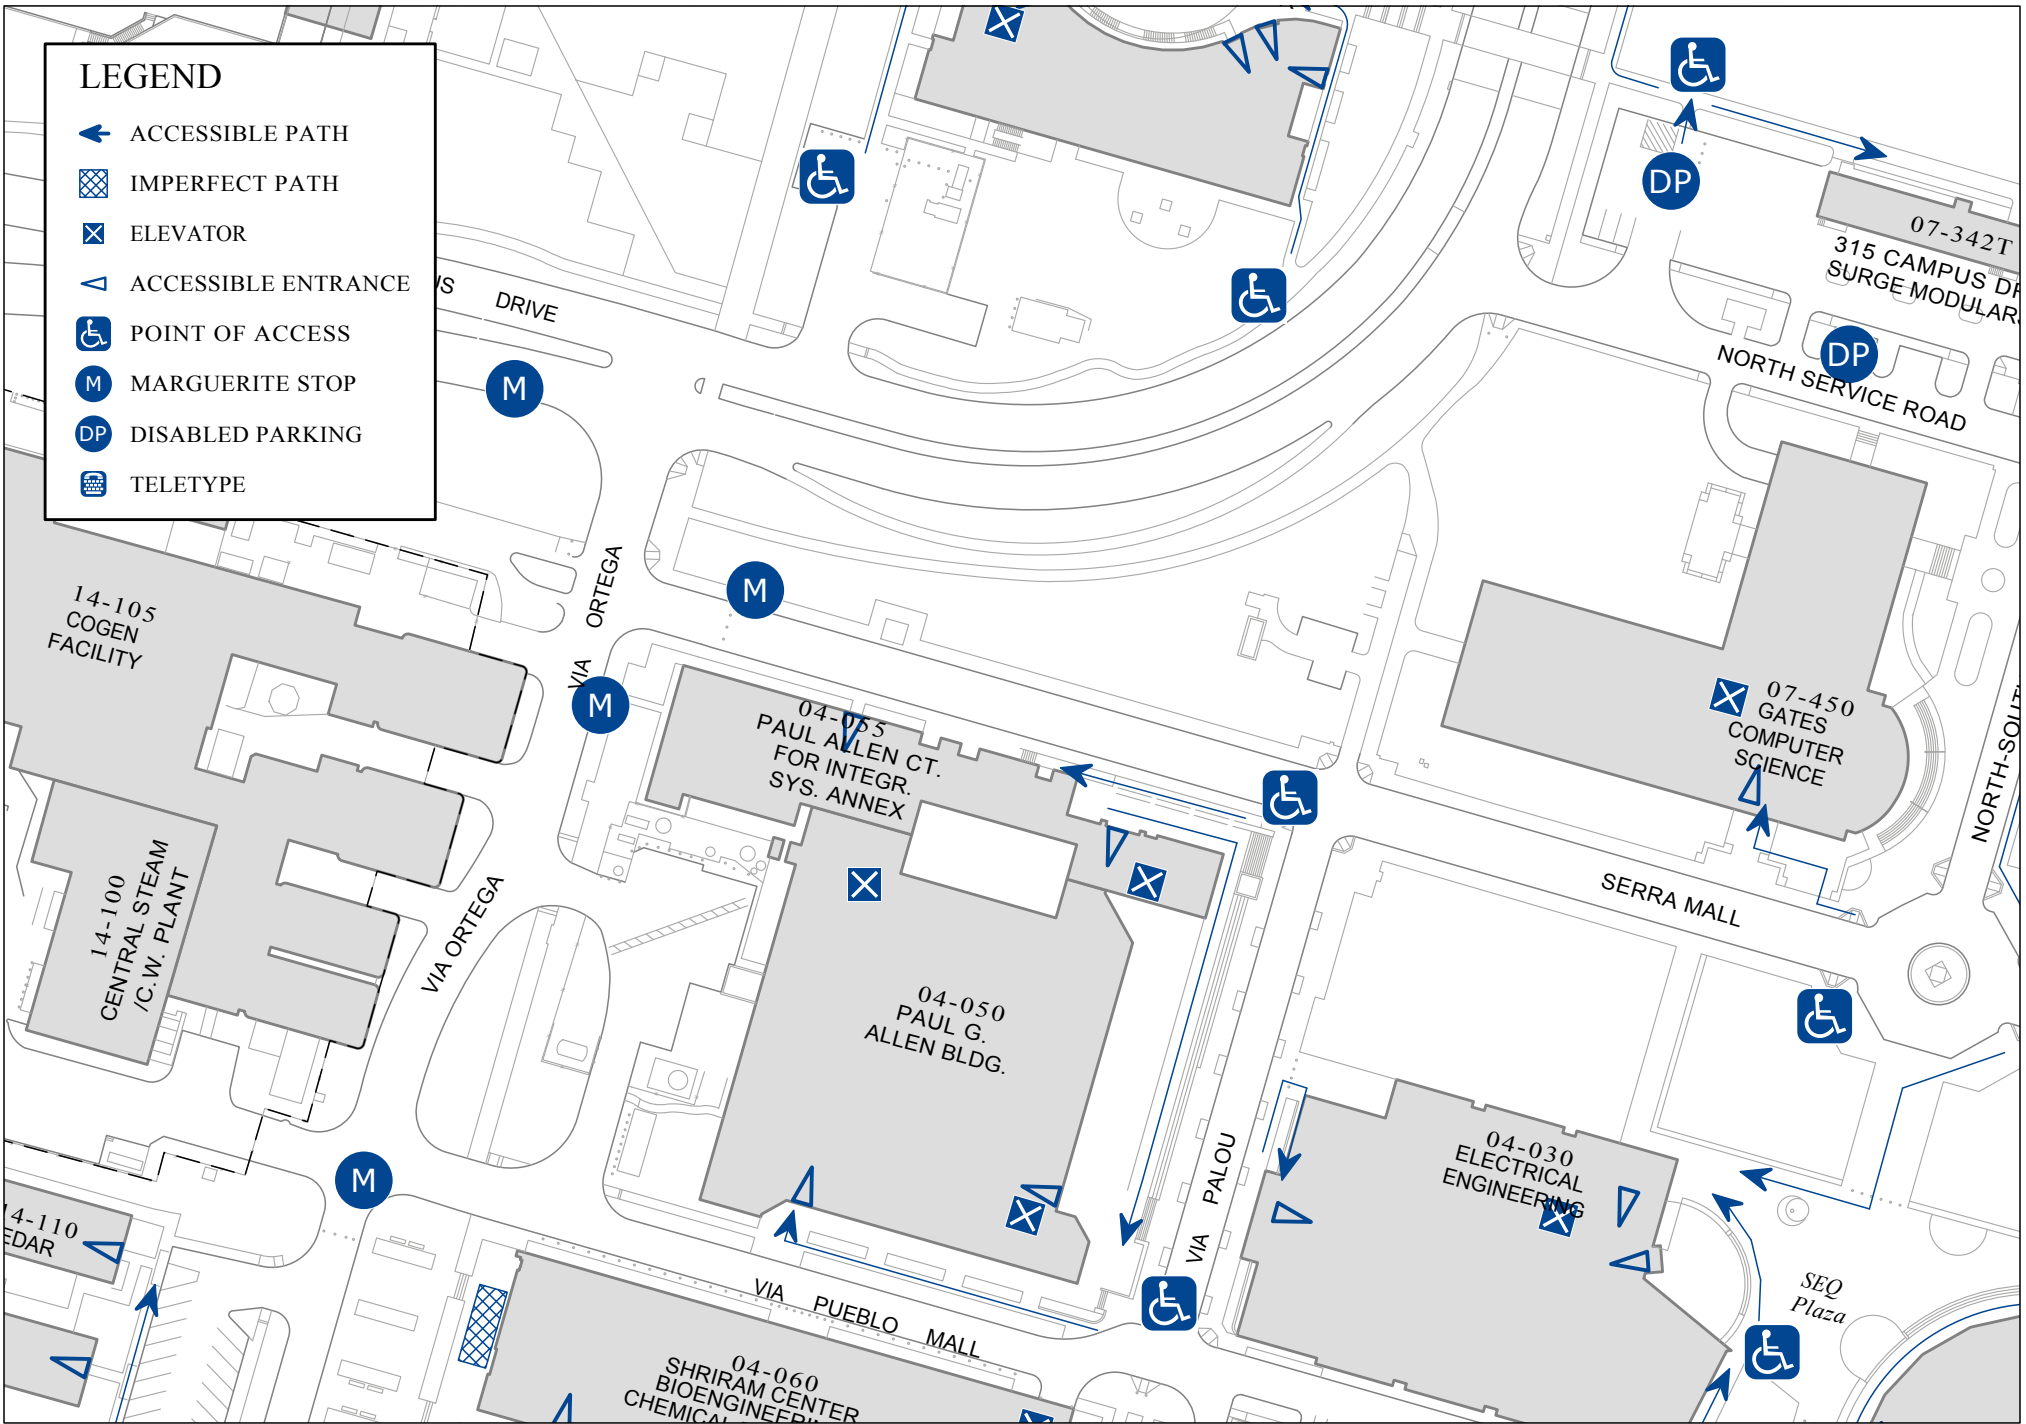

LEGEND

-  ACCESSIBLE PATH
-  IMPERFECT PATH
-  ELEVATOR
-  ACCESSIBLE ENTRANCE
-  POINT OF ACCESS
-  MARGUERITE STOP
-  DISABLED PARKING
-  TELETYPE

STANFORD UNIVERSITY
 Facilities, Information & Technology
 327 Bonair Siding Stanford, CA. 94305-7270

PAUL ALLEN CENTER FOR INTEGRATED SYSTEMS ANNEX

Scale: 1"= 100'

ADA MAP

By: LSM

Rev: 08/10/2015

04-055