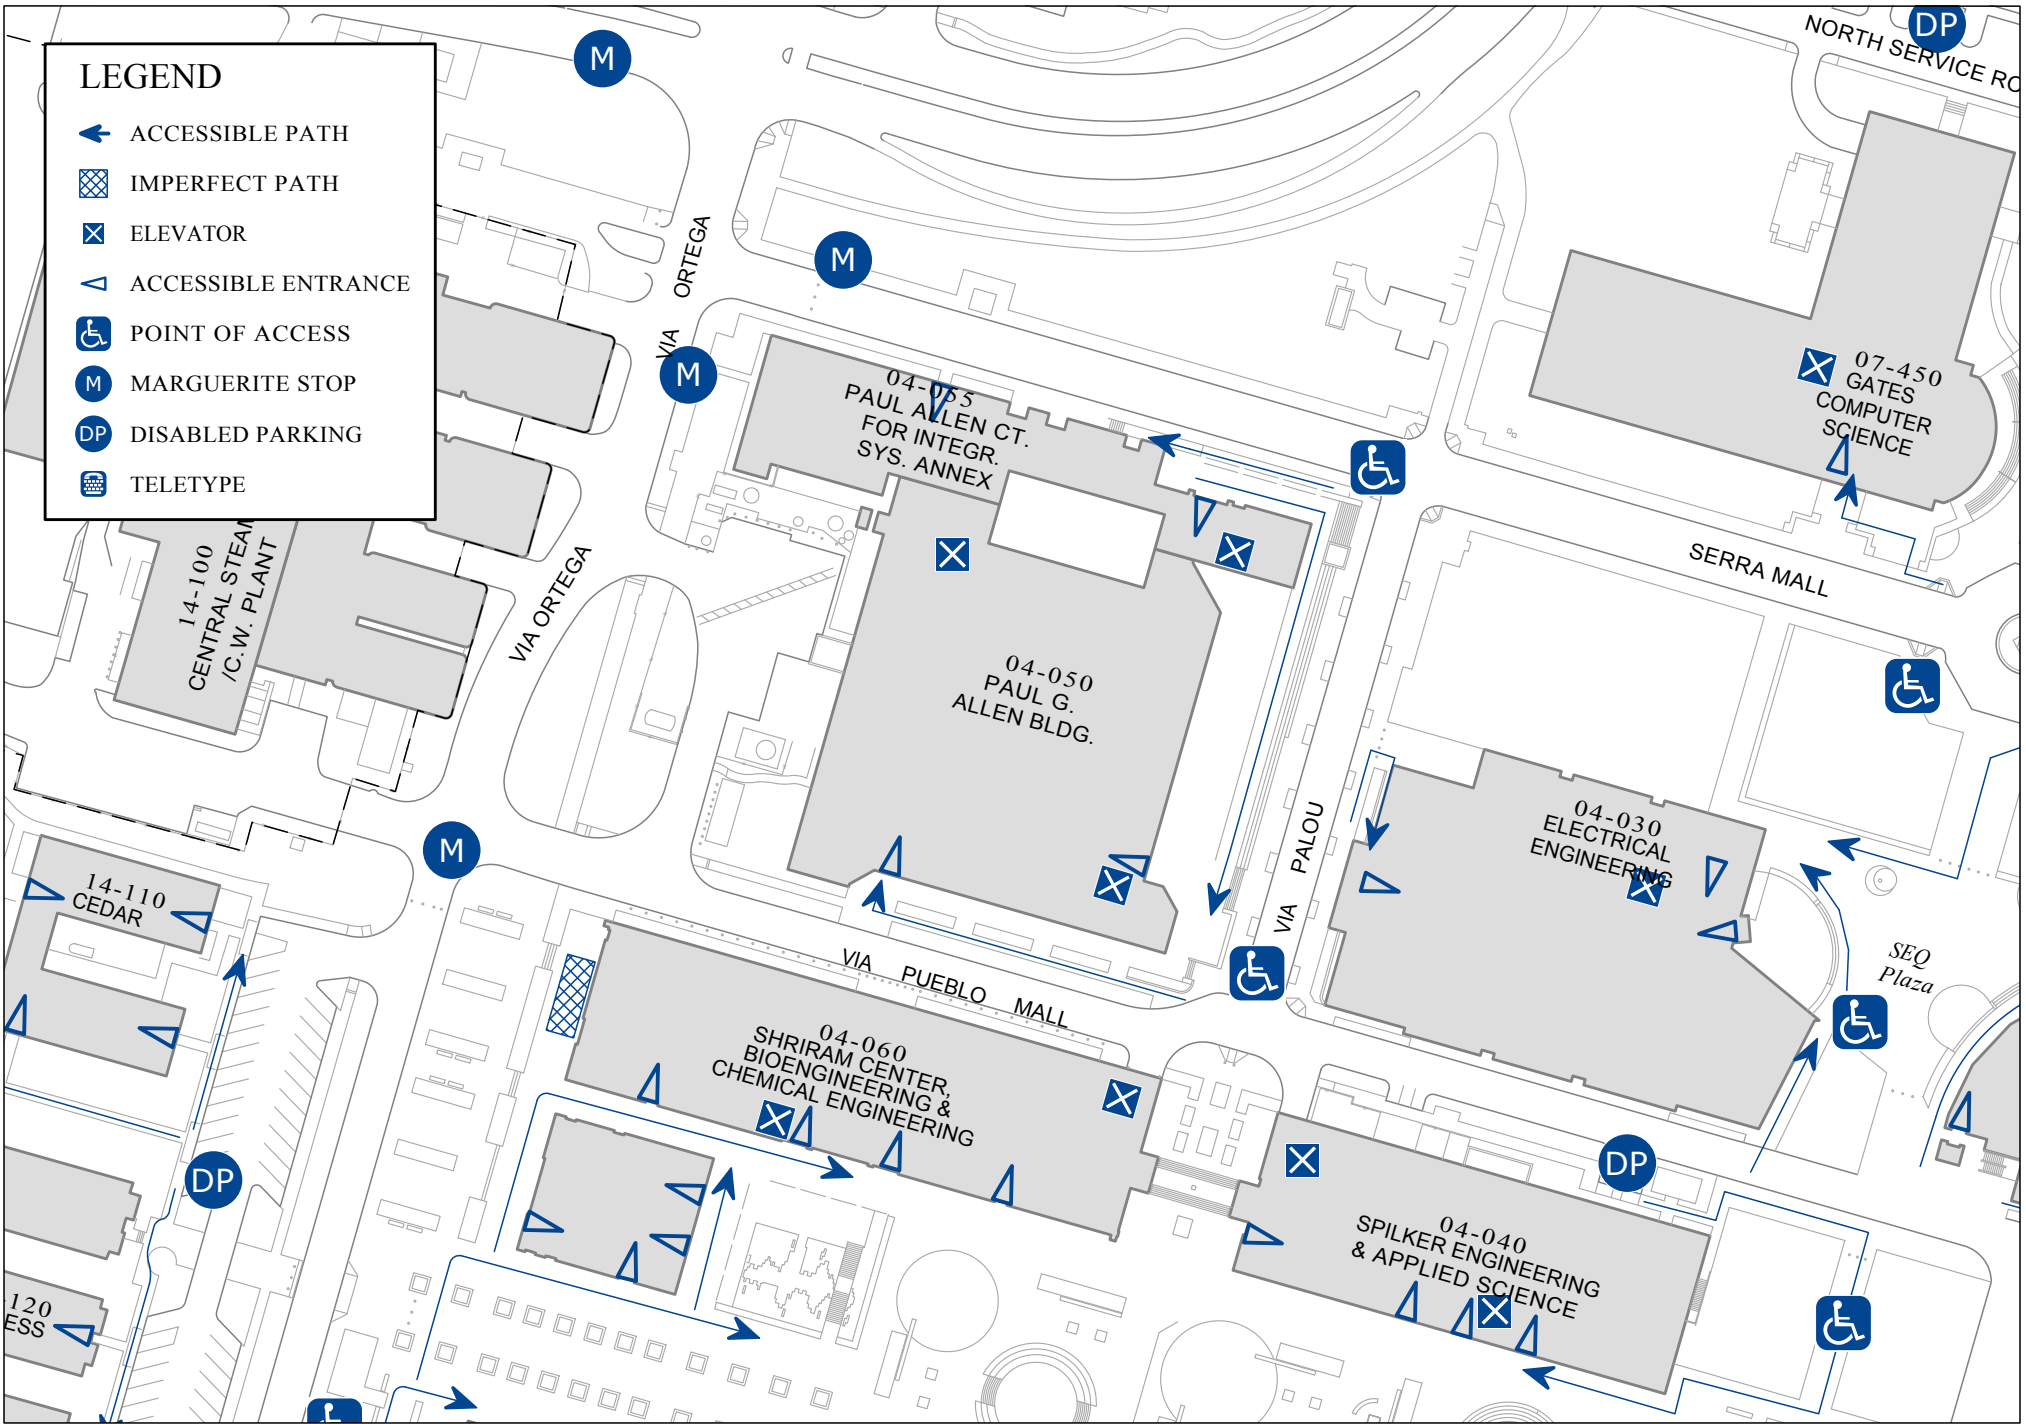

LEGEND

-  ACCESSIBLE PATH
-  IMPERFECT PATH
-  ELEVATOR
-  ACCESSIBLE ENTRANCE
-  POINT OF ACCESS
-  MARGUERITE STOP
-  DISABLED PARKING
-  TELETYPE

STANFORD UNIVERSITY
 Facilities, Information & Technology
 327 Bonair Siding Stanford, CA. 94305-7270

PAUL ALLEN CENTER FOR INTEGRATED SYSTEMS

Scale: 1"= 100'

ADA MAP

By: LSM

Rev: 08/10/2015

04-050