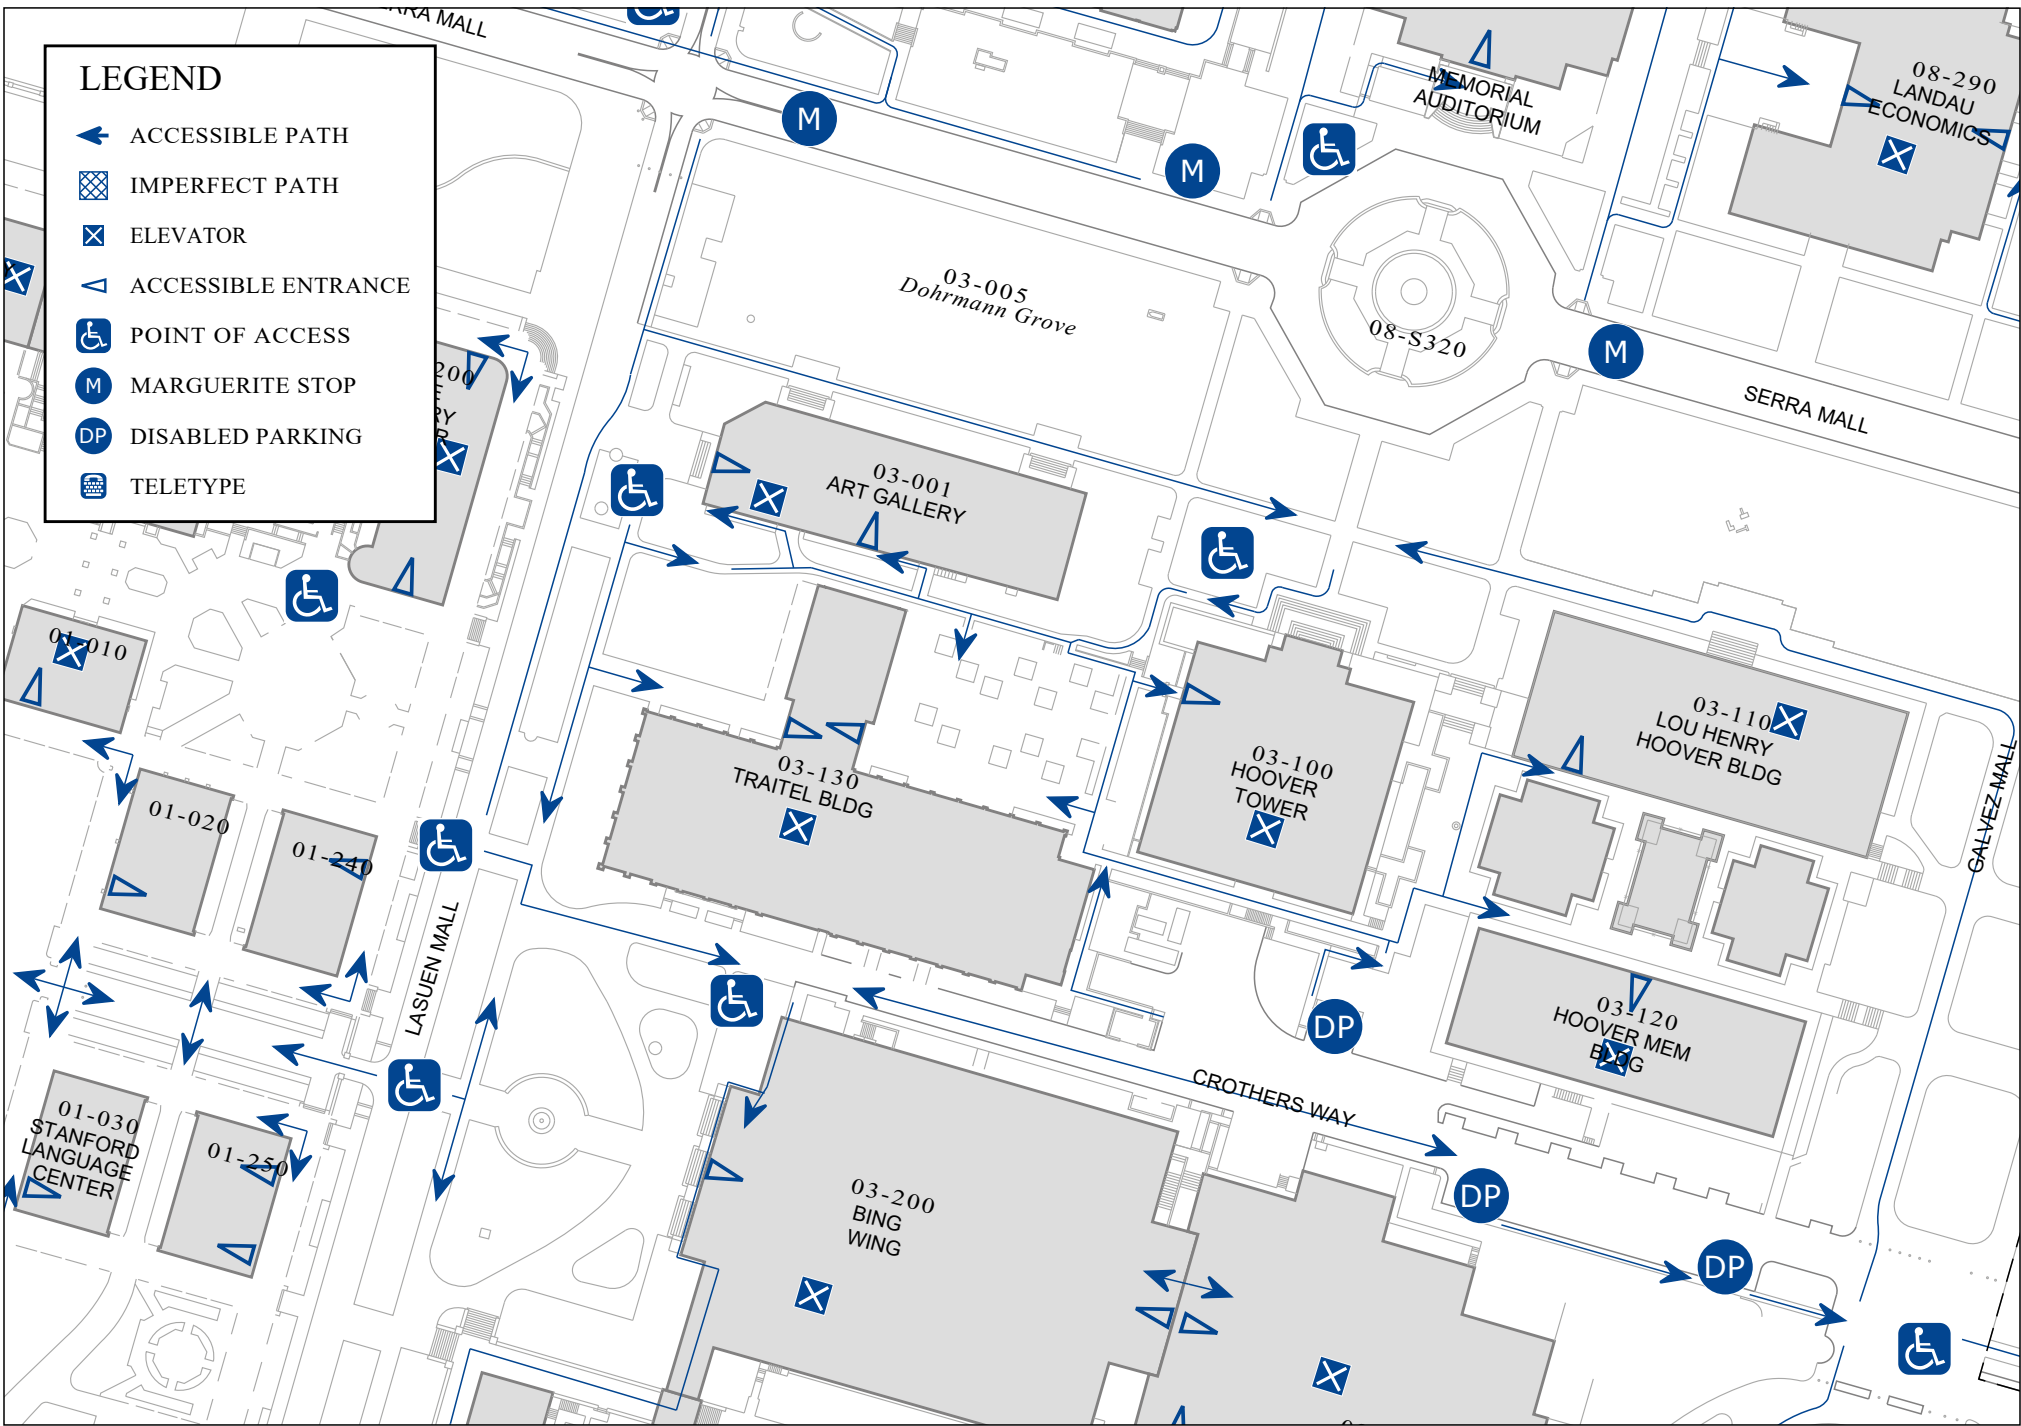

LEGEND

-  ACCESSIBLE PATH
-  IMPERFECT PATH
-  ELEVATOR
-  ACCESSIBLE ENTRANCE
-  POINT OF ACCESS
-  MARGUERITE STOP
-  DISABLED PARKING
-  TELETYPE

STANFORD UNIVERSITY
 Facilities, Information & Technology
 327 Bonair Siding Stanford, CA. 94305-7270

TRAITEL BUILDING

Scale: 1"= 100'

ADA MAP

By: JEM

Rev: 06/30/2019

03-130