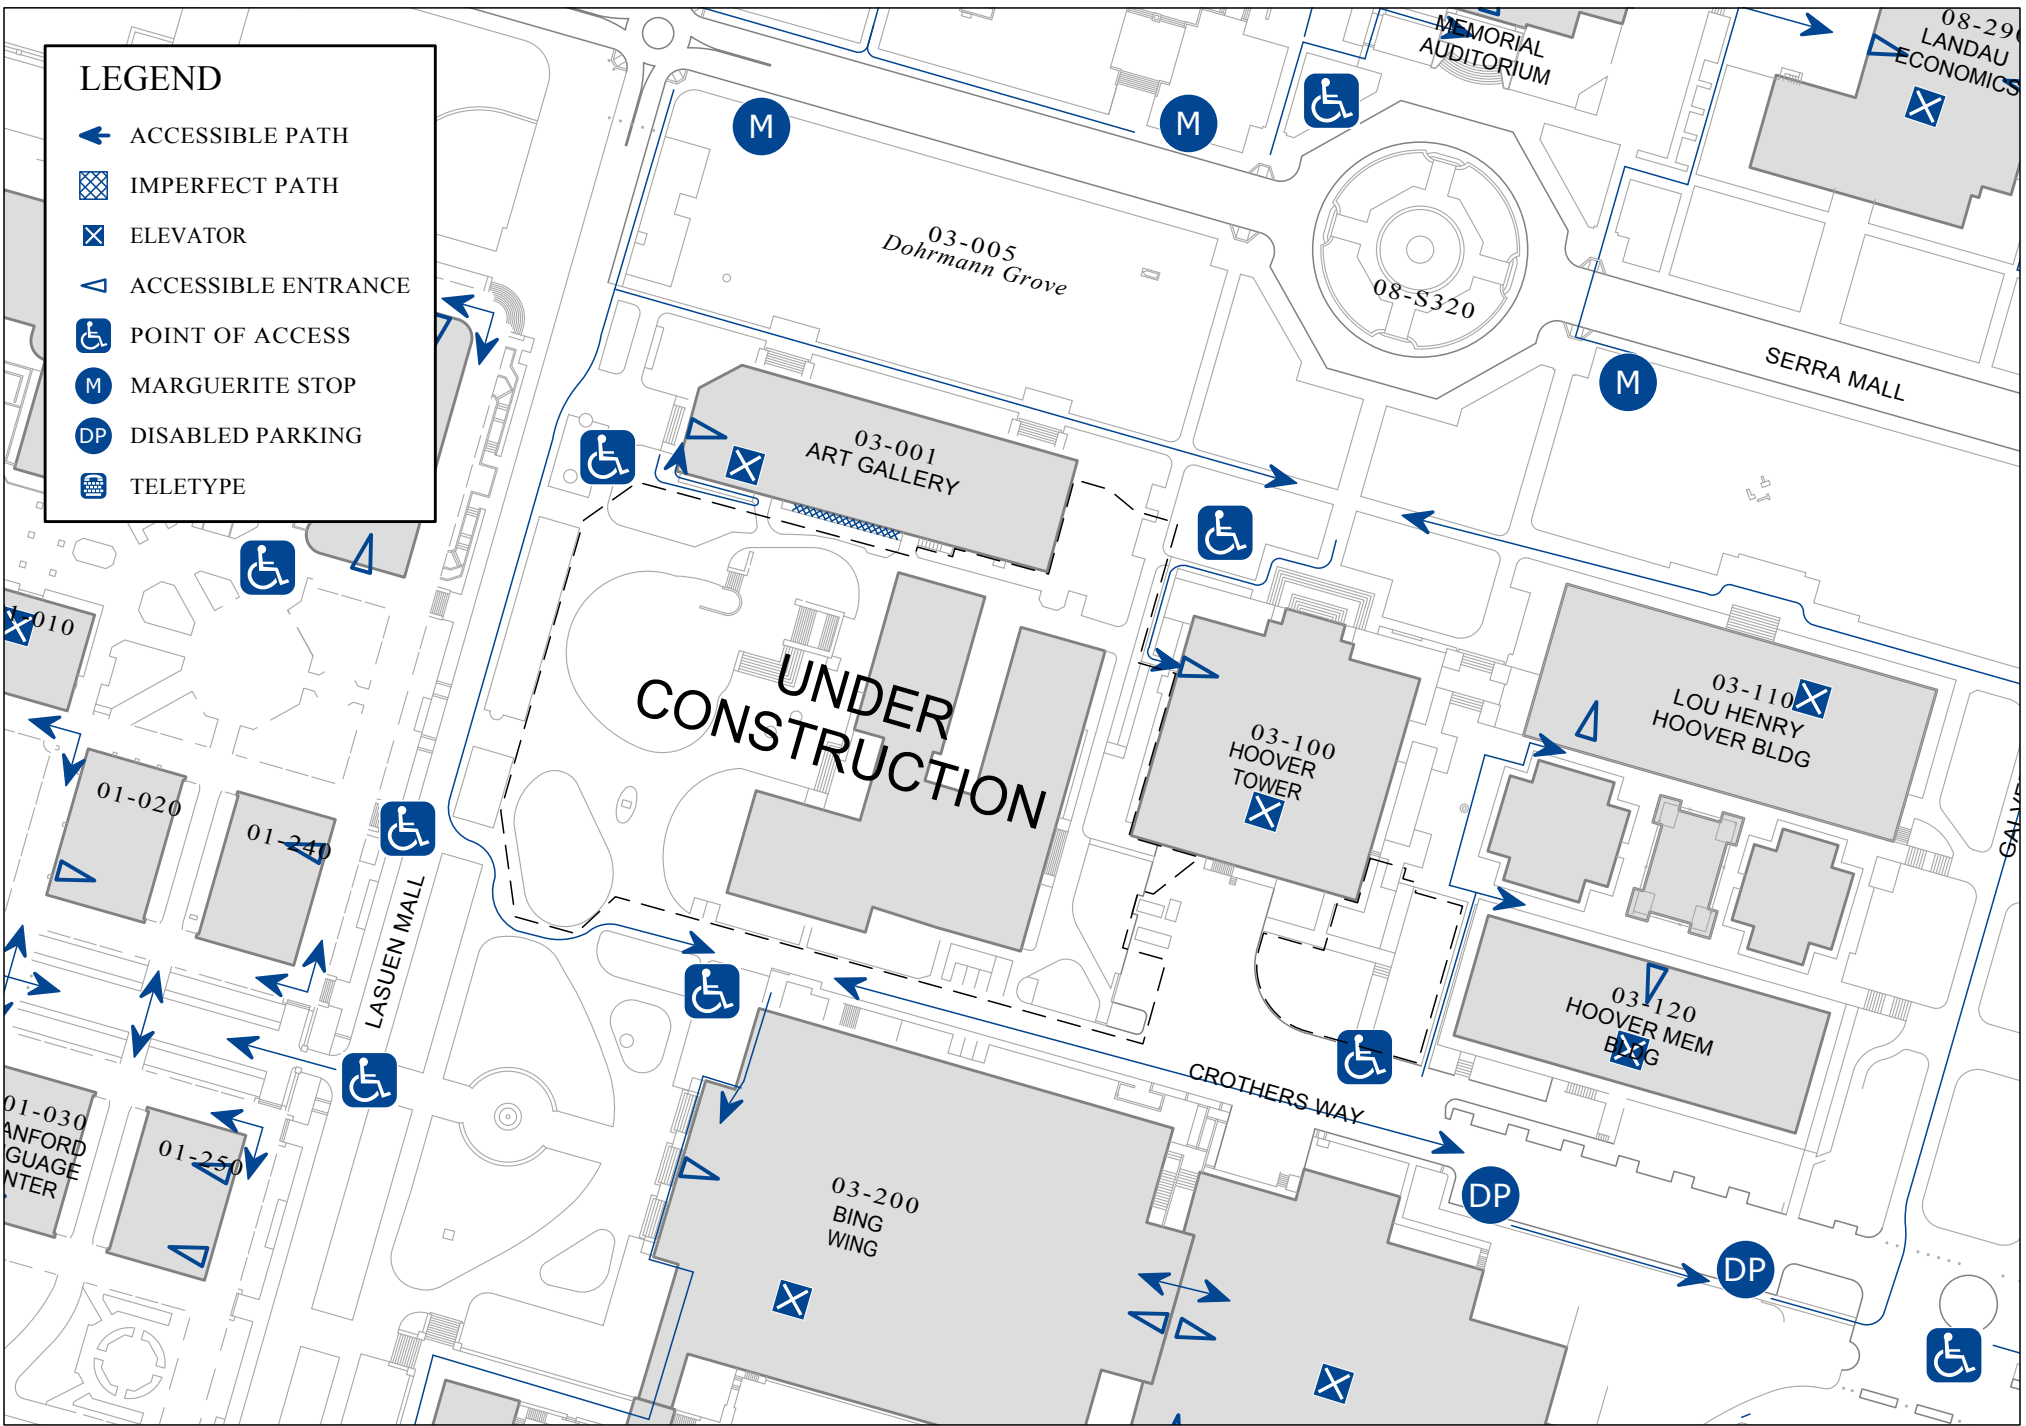

LEGEND

-  ACCESSIBLE PATH
-  IMPERFECT PATH
-  ELEVATOR
-  ACCESSIBLE ENTRANCE
-  POINT OF ACCESS
-  MARGUERITE STOP
-  DISABLED PARKING
-  TELETYPE

STANFORD UNIVERSITY
 Facilities, Information & Technology
 327 Bonair Siding Stanford, CA. 94305-7270

HOOVER TOWER

Scale: 1"= 100'

ADA MAP

By: LSM

Rev: 10/19/2015

03-100