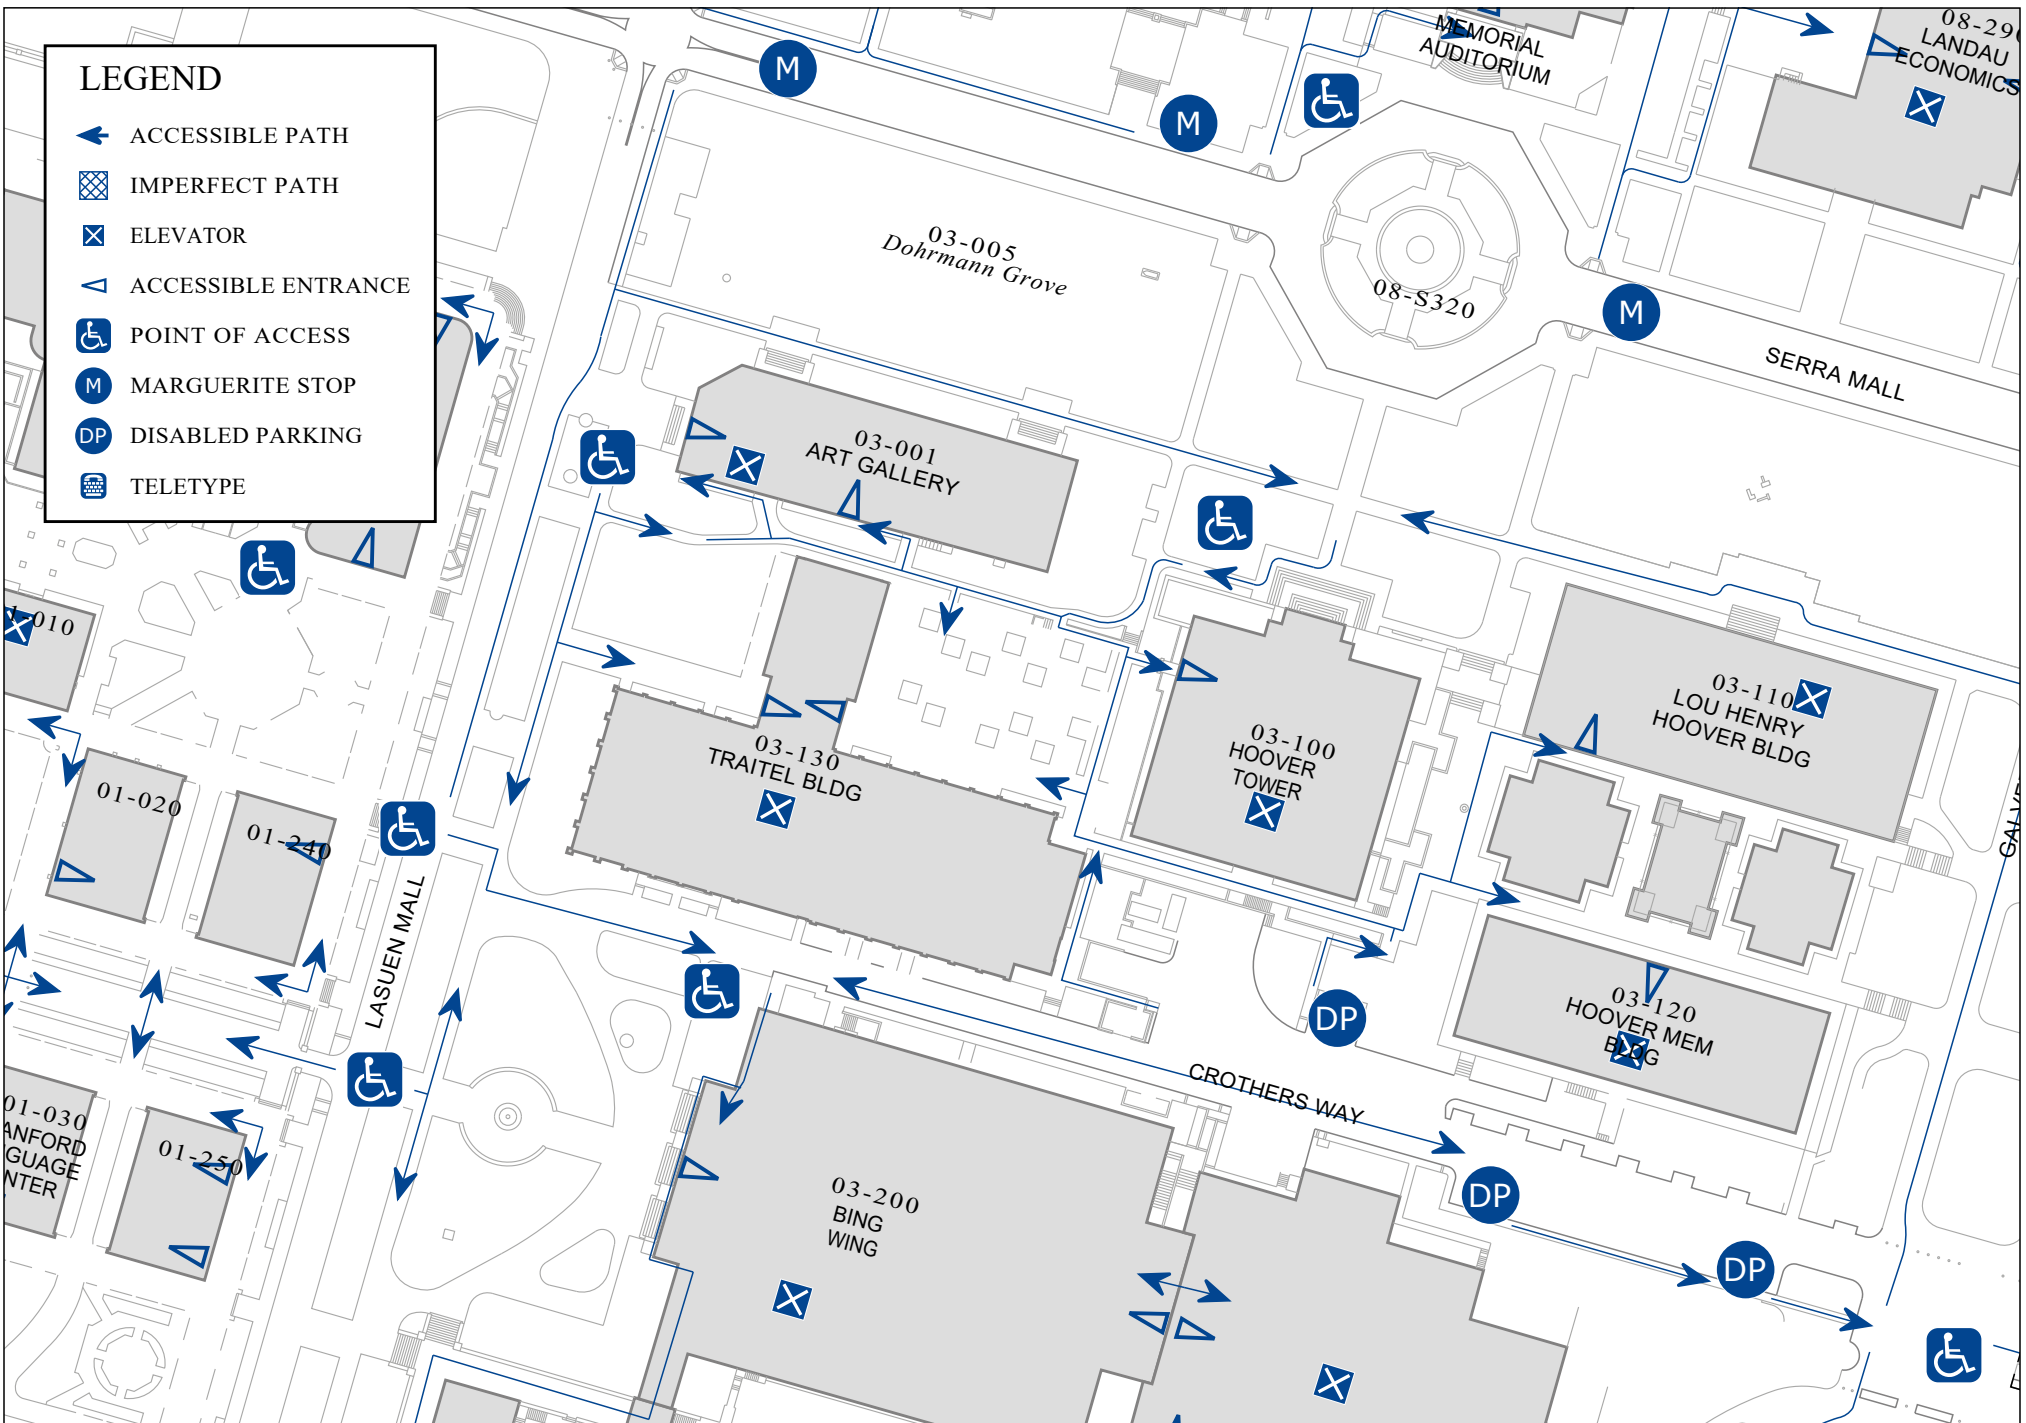

LEGEND

-  ACCESSIBLE PATH
-  IMPERFECT PATH
-  ELEVATOR
-  ACCESSIBLE ENTRANCE
-  POINT OF ACCESS
-  MARGUERITE STOP
-  DISABLED PARKING
-  TELETYPE

STANFORD UNIVERSITY
 Facilities, Information & Technology
 327 Bonair Siding Stanford, CA. 94305-7270

HOOVER TOWER

Scale: 1"= 100'

ADA MAP

By: SNF

Rev: 07/25/2019

03-100