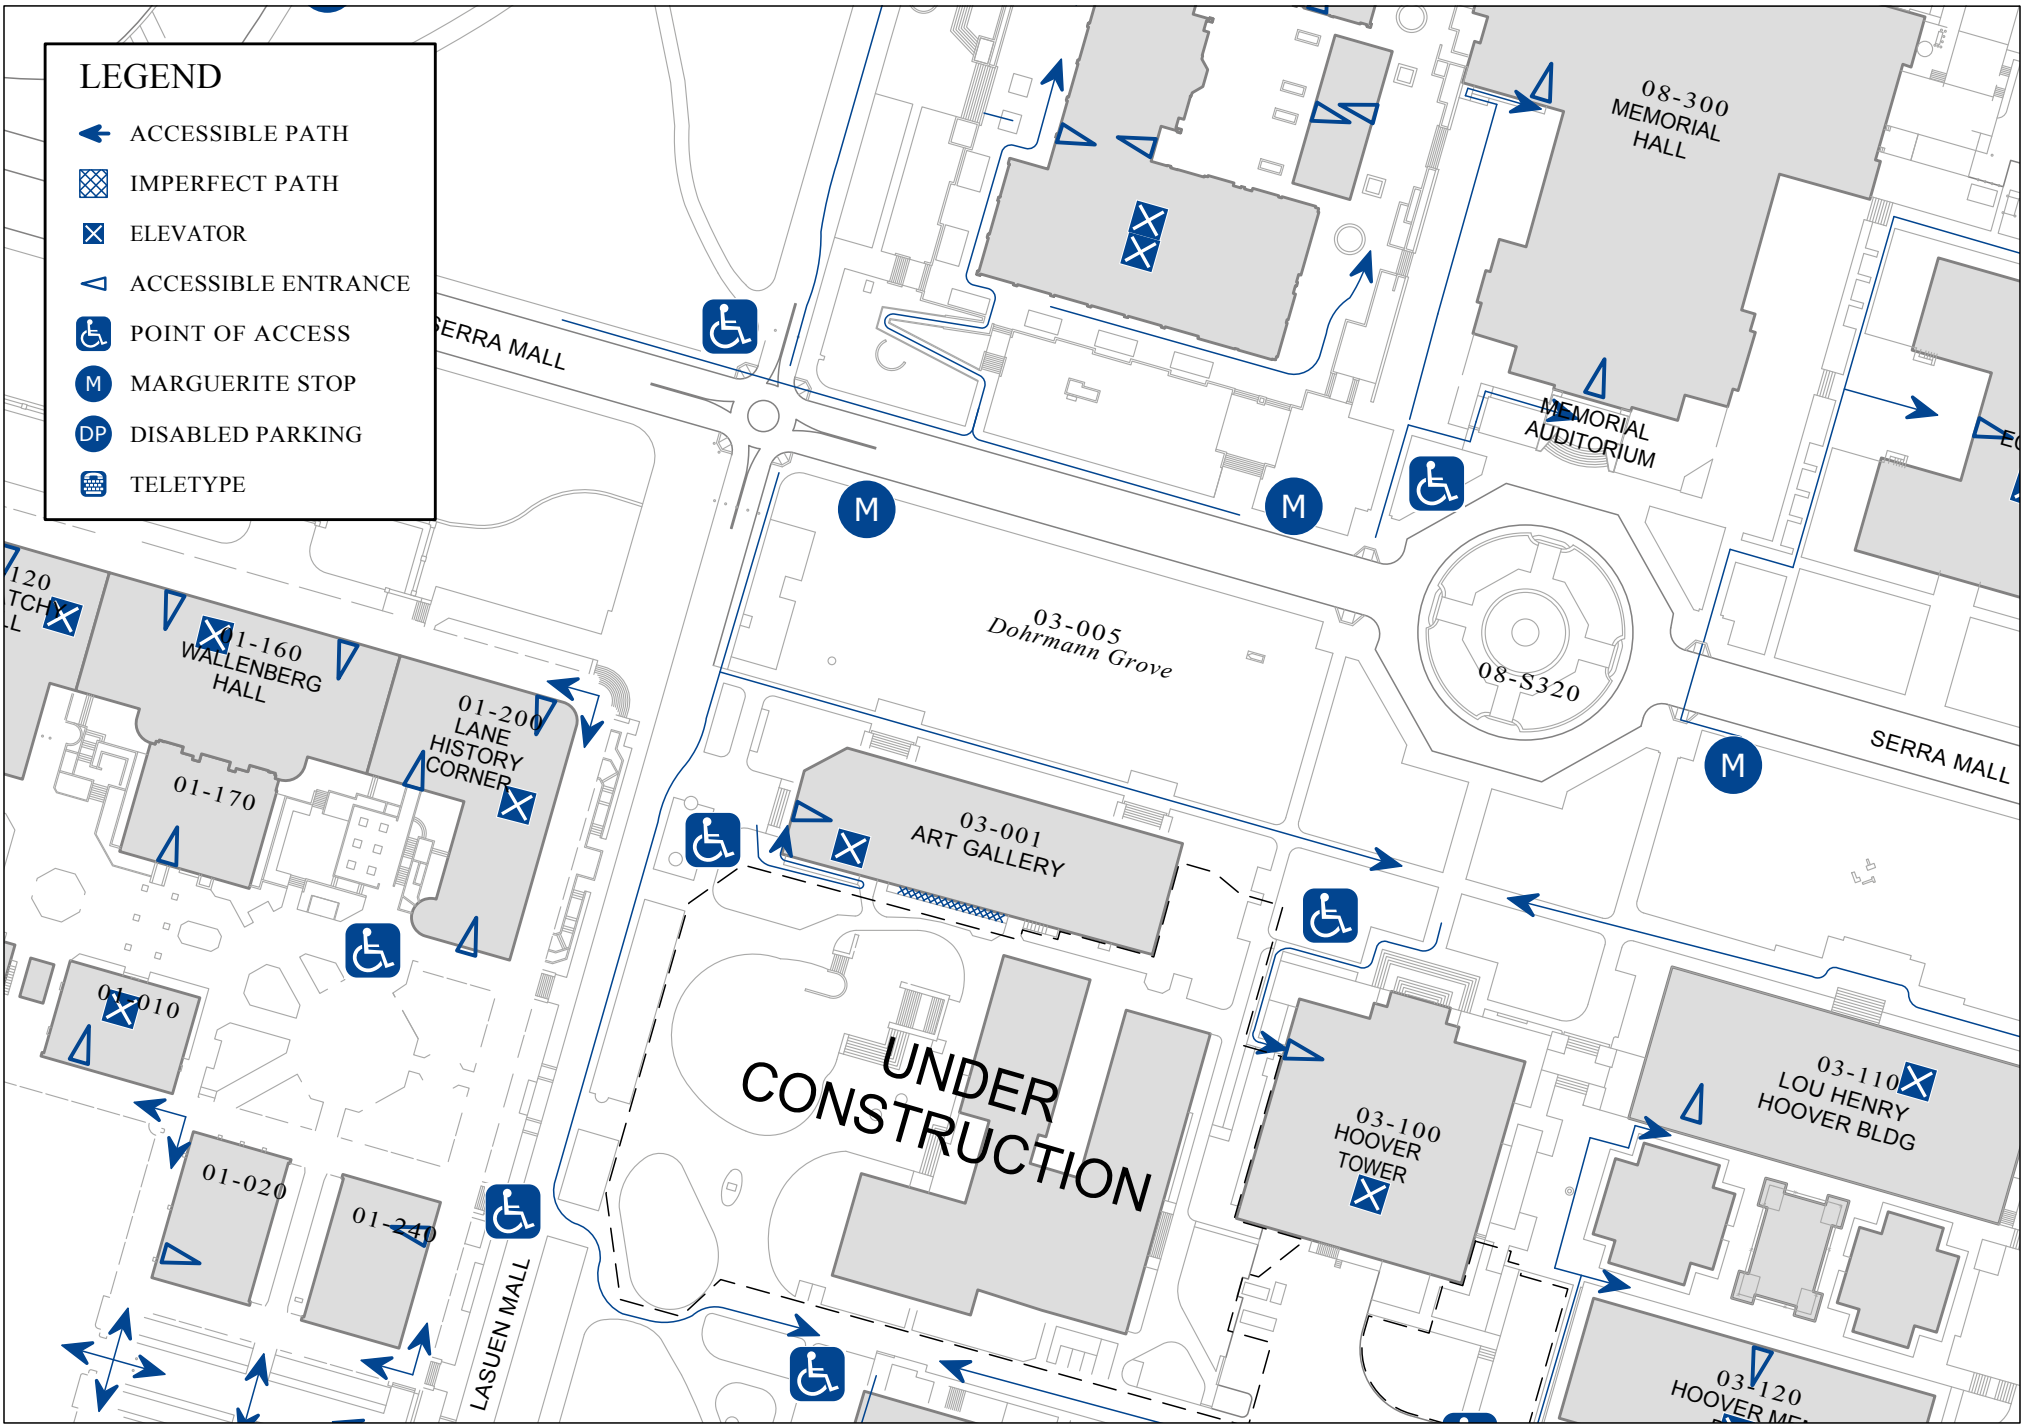

LEGEND

-  ACCESSIBLE PATH
-  IMPERFECT PATH
-  ELEVATOR
-  ACCESSIBLE ENTRANCE
-  POINT OF ACCESS
-  MARGUERITE STOP
-  DISABLED PARKING
-  TELETYPE

STANFORD UNIVERSITY
 Facilities, Information & Technology
 327 Bonair Siding Stanford, CA. 94305-7270

ART GALLERY

Scale: 1"= 100'

ADA MAP

By: LSM

Rev: 10/19/2015

03-001