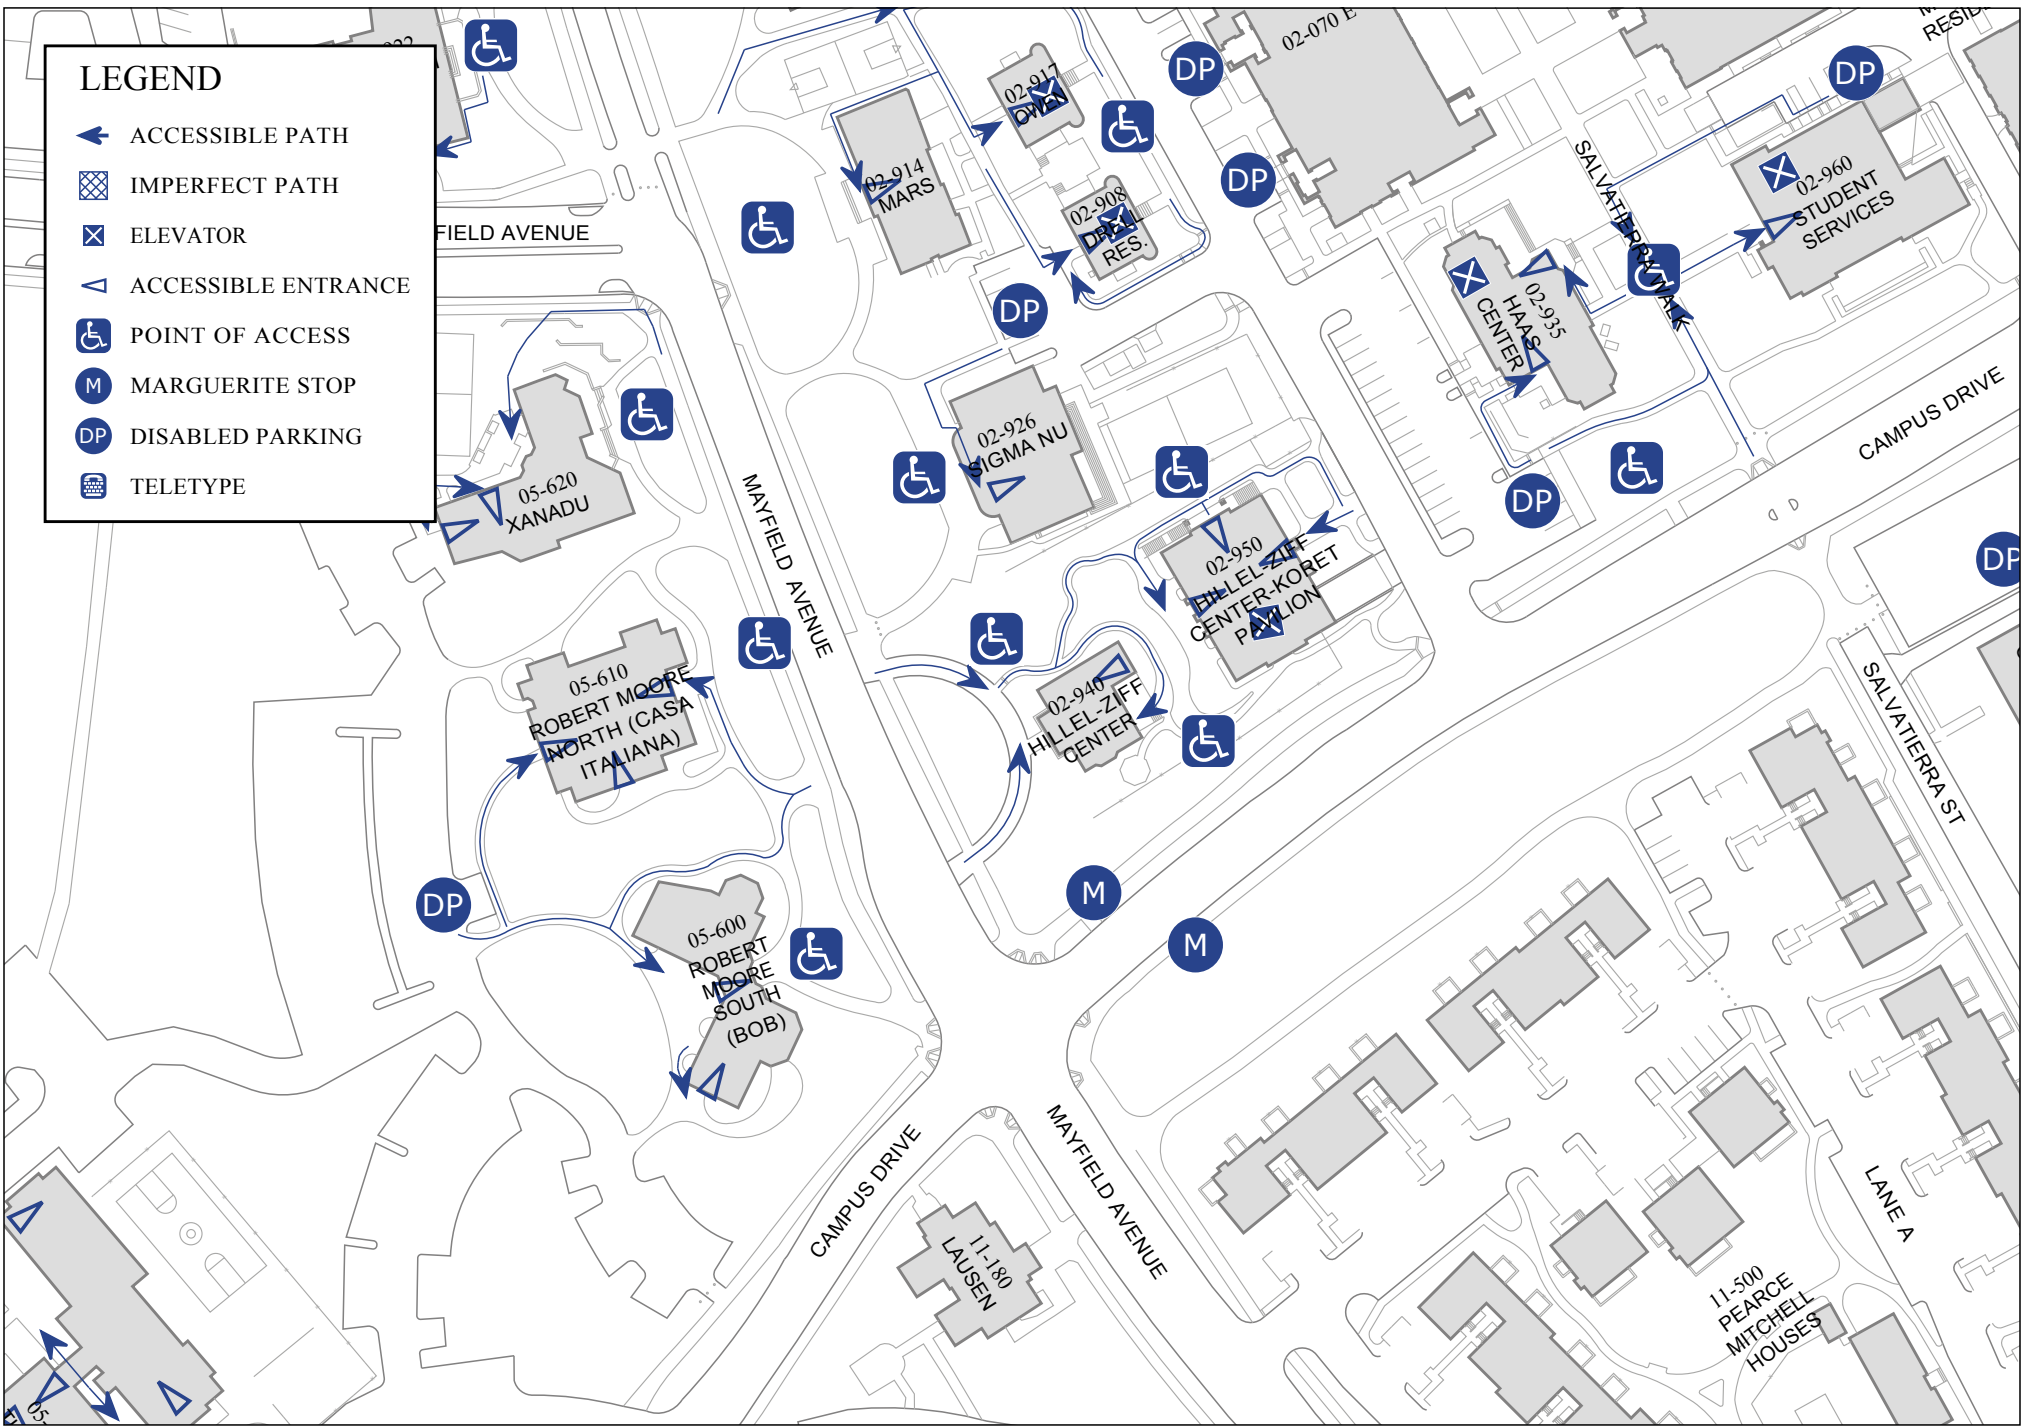

LEGEND

-  ACCESSIBLE PATH
-  IMPERFECT PATH
-  ELEVATOR
-  ACCESSIBLE ENTRANCE
-  POINT OF ACCESS
-  MARGUERITE STOP
-  DISABLED PARKING
-  TELETYPE

STANFORD UNIVERSITY
 Facilities, Information & Technology
 327 Bonair Siding Stanford, CA. 94305-7270

HILLEL - ZIFF CENTER - KORET PAVILION

Scale: 1"= 100' ADA MAP By: LSM Rev: 11/01/12

02-950