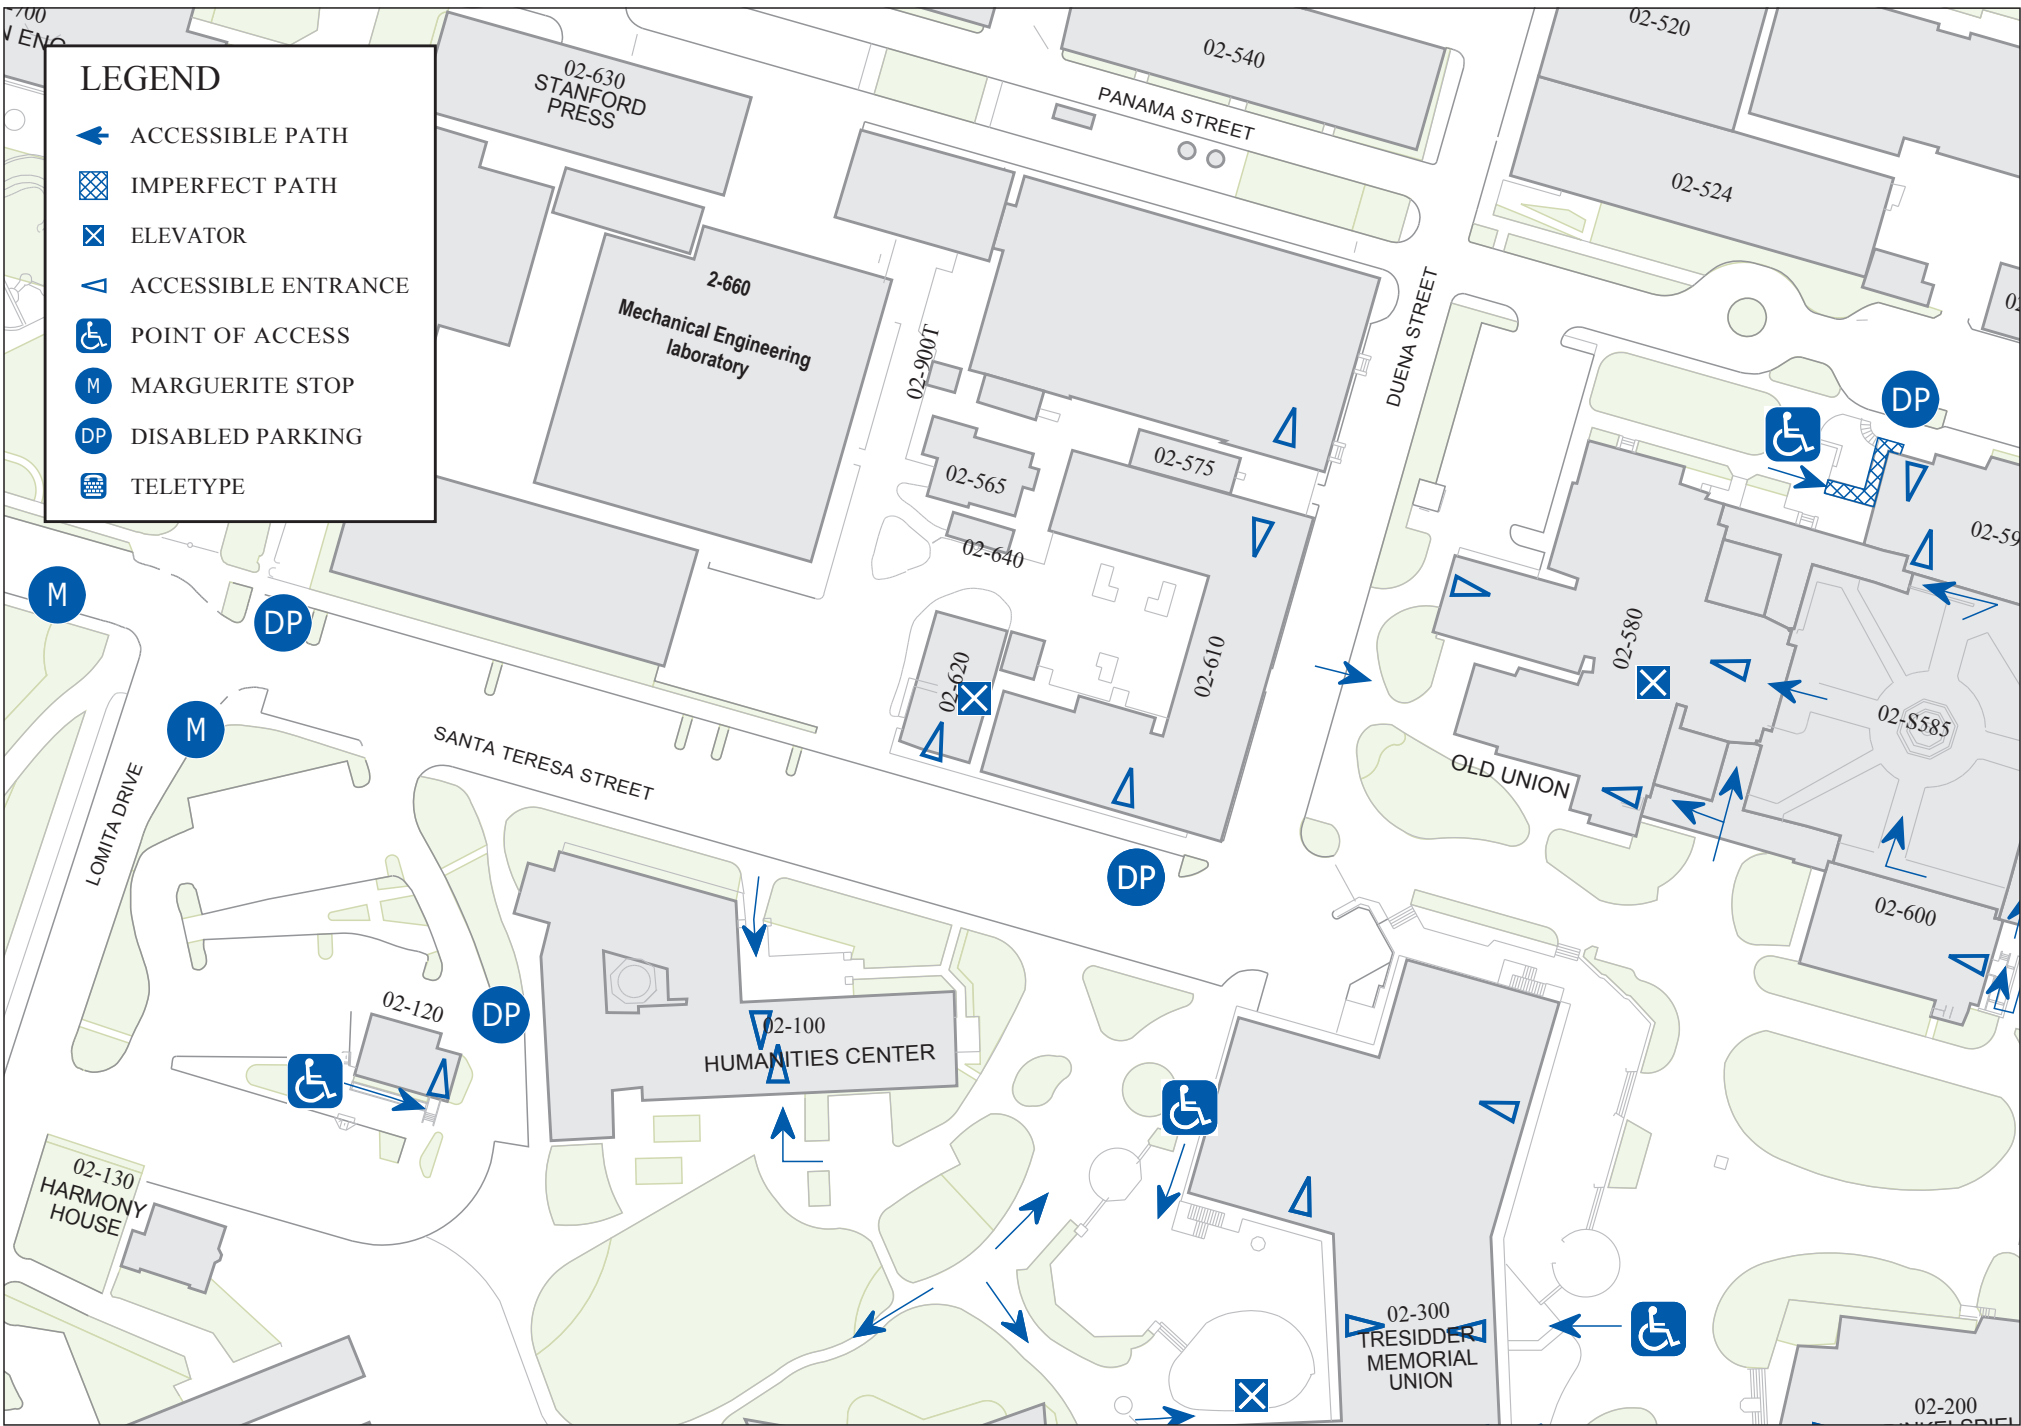

# LEGEND

-  ACCESSIBLE PATH
-  IMPERFECT PATH
-  ELEVATOR
-  ACCESSIBLE ENTRANCE
-  POINT OF ACCESS
-  MARGUERITE STOP
-  DISABLED PARKING
-  TELETYPE

**STANFORD UNIVERSITY**  
 Facilities, Information & Technology  
 327 Bonair Siding Stanford, CA. 94305-7270

## FIRE TRUCK HOUSE

Scale: 1"= 100'

ADA MAP

By: LSM

Rev: 04/18/03

02-620