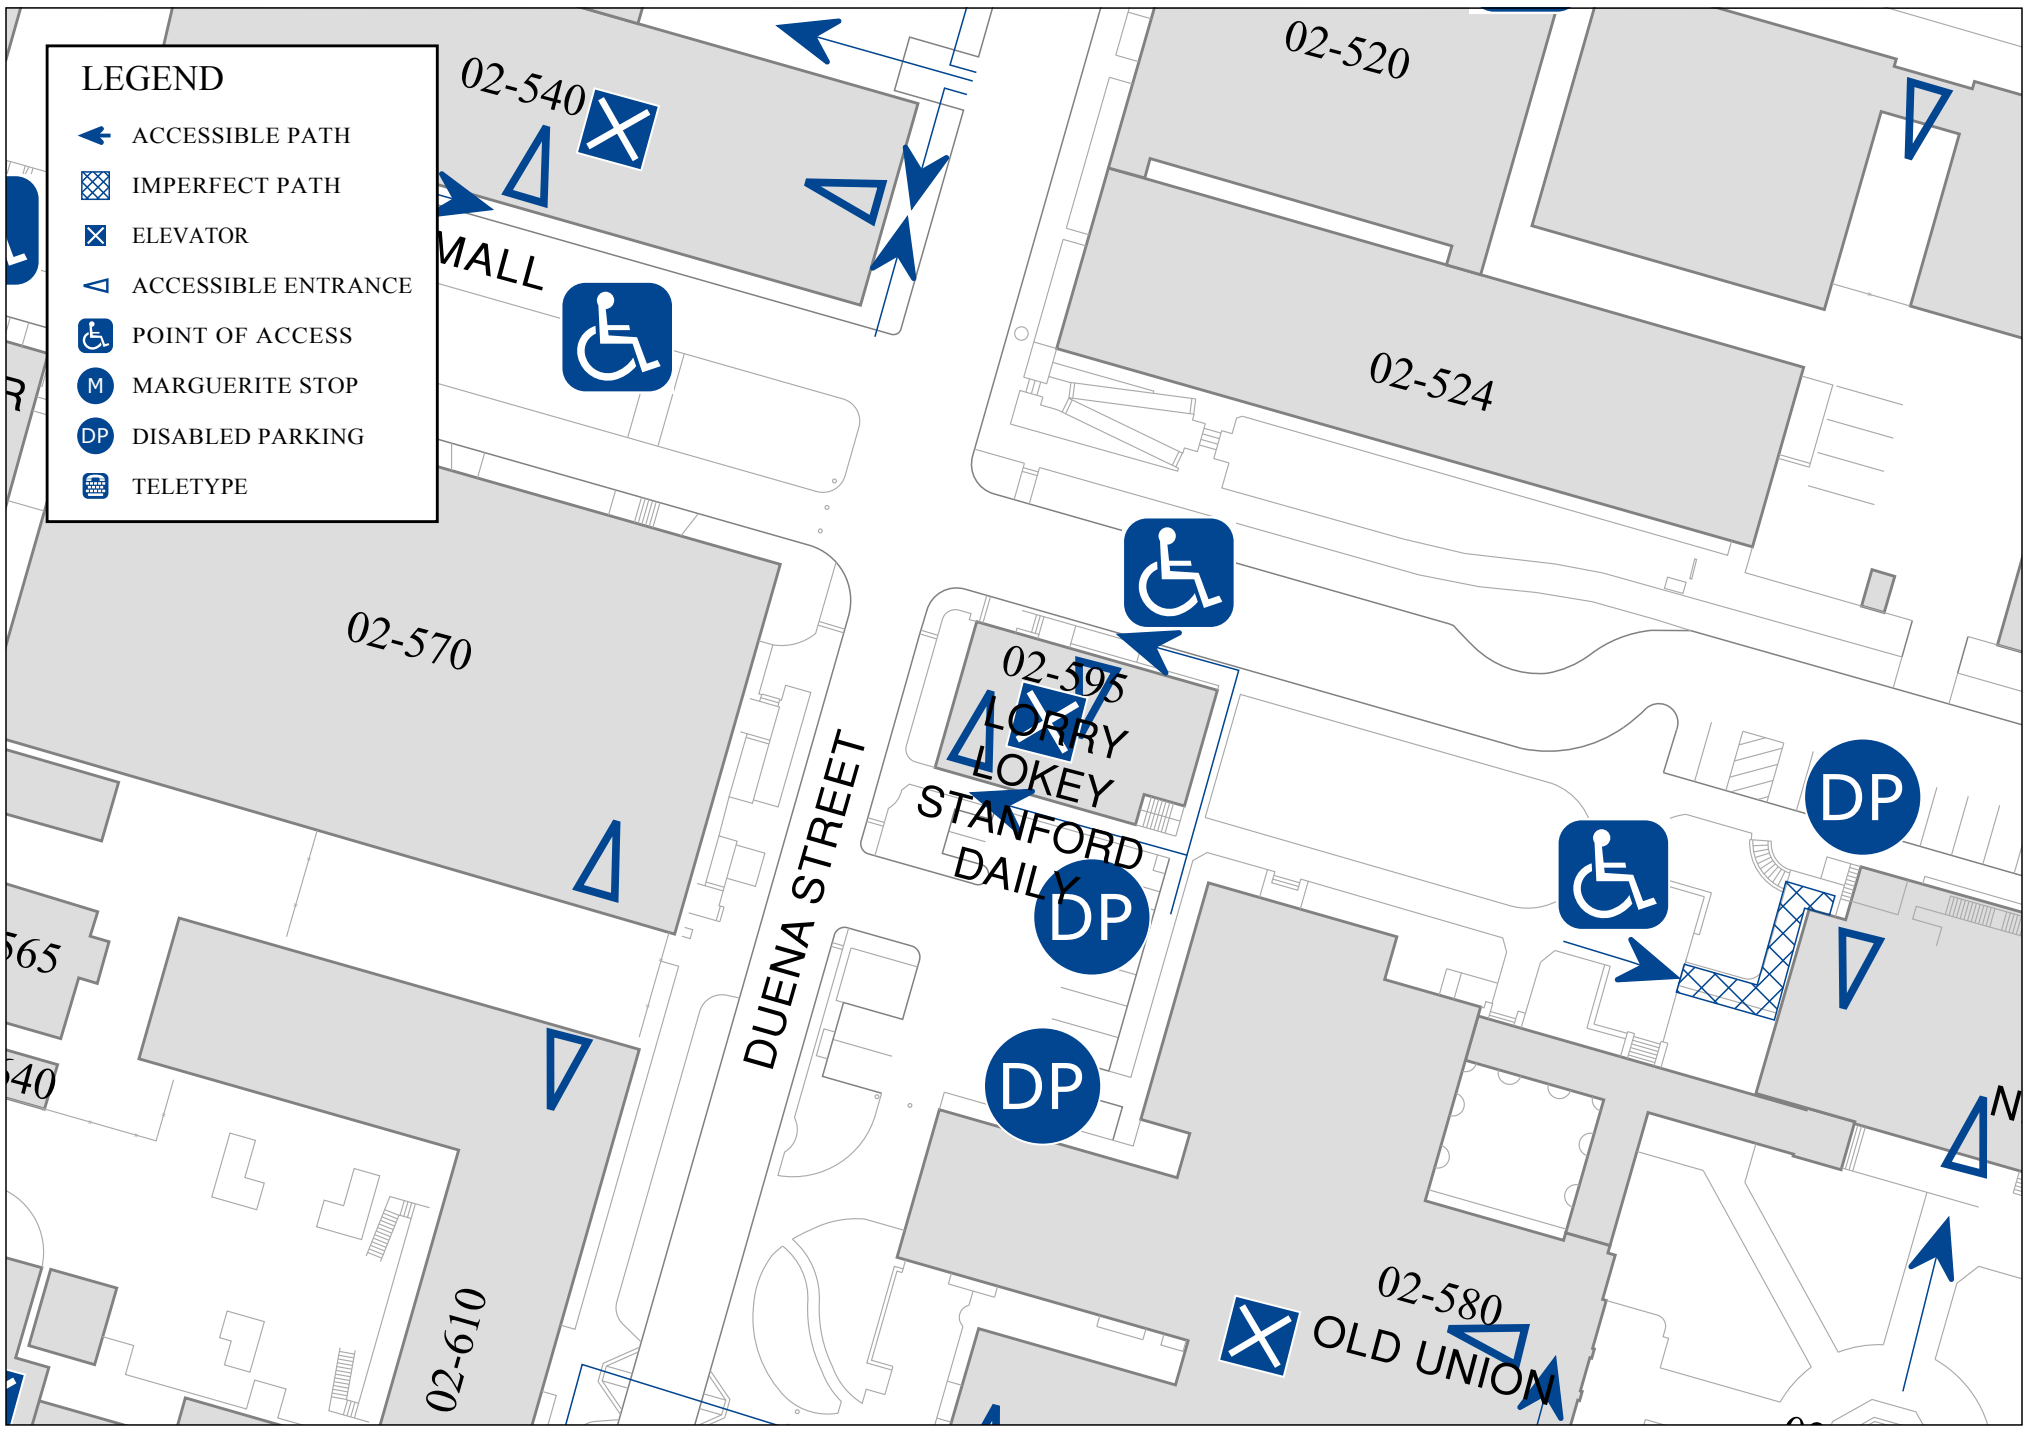

LEGEND

-  ACCESSIBLE PATH
-  IMPERFECT PATH
-  ELEVATOR
-  ACCESSIBLE ENTRANCE
-  POINT OF ACCESS
-  MARGUERITE STOP
-  DISABLED PARKING
-  TELETYPE

STANFORD UNIVERSITY
 Facilities, Information & Technology
 327 Bonair Siding Stanford, CA. 94305-7270

LORRY LOKEY STANFORD DAILY BUILDING

Scale: 1"= 50' ADA MAP By: SS Rev: 12/02/09

02-595