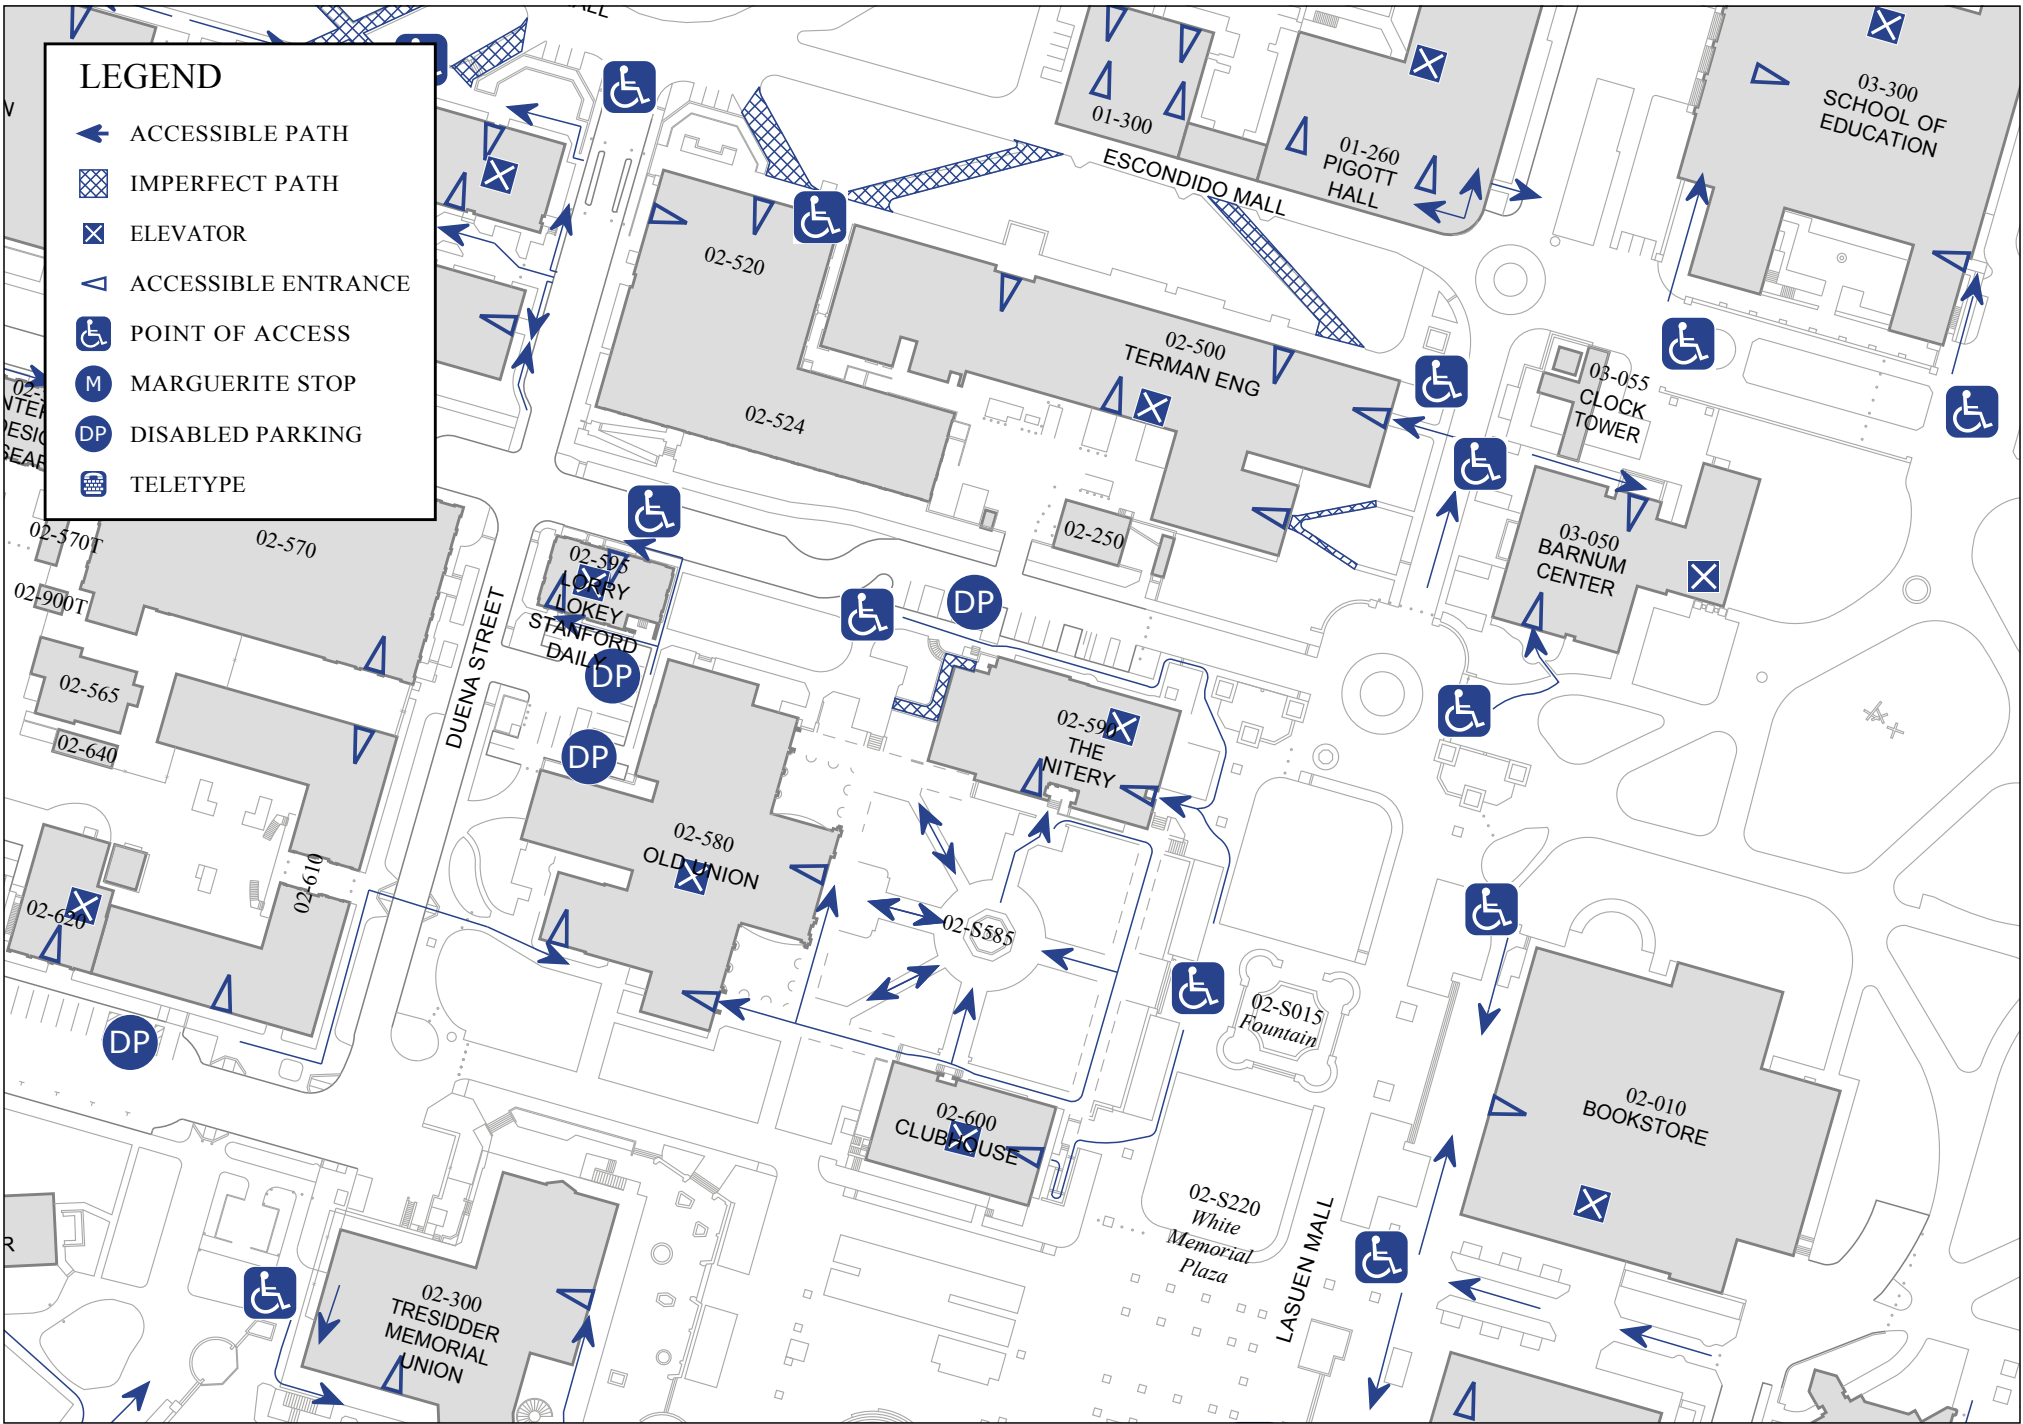

LEGEND

-  ACCESSIBLE PATH
-  IMPERFECT PATH
-  ELEVATOR
-  ACCESSIBLE ENTRANCE
-  POINT OF ACCESS
-  MARGUERITE STOP
-  DISABLED PARKING
-  TELETYPE

STANFORD UNIVERSITY
 Facilities, Information & Technology
 327 Bonair Siding Stanford, CA. 94305-7270

THE NITERY

Scale: 1"= 100'

ADA MAP

By: LSM

Rev: 11/01/12

02-590