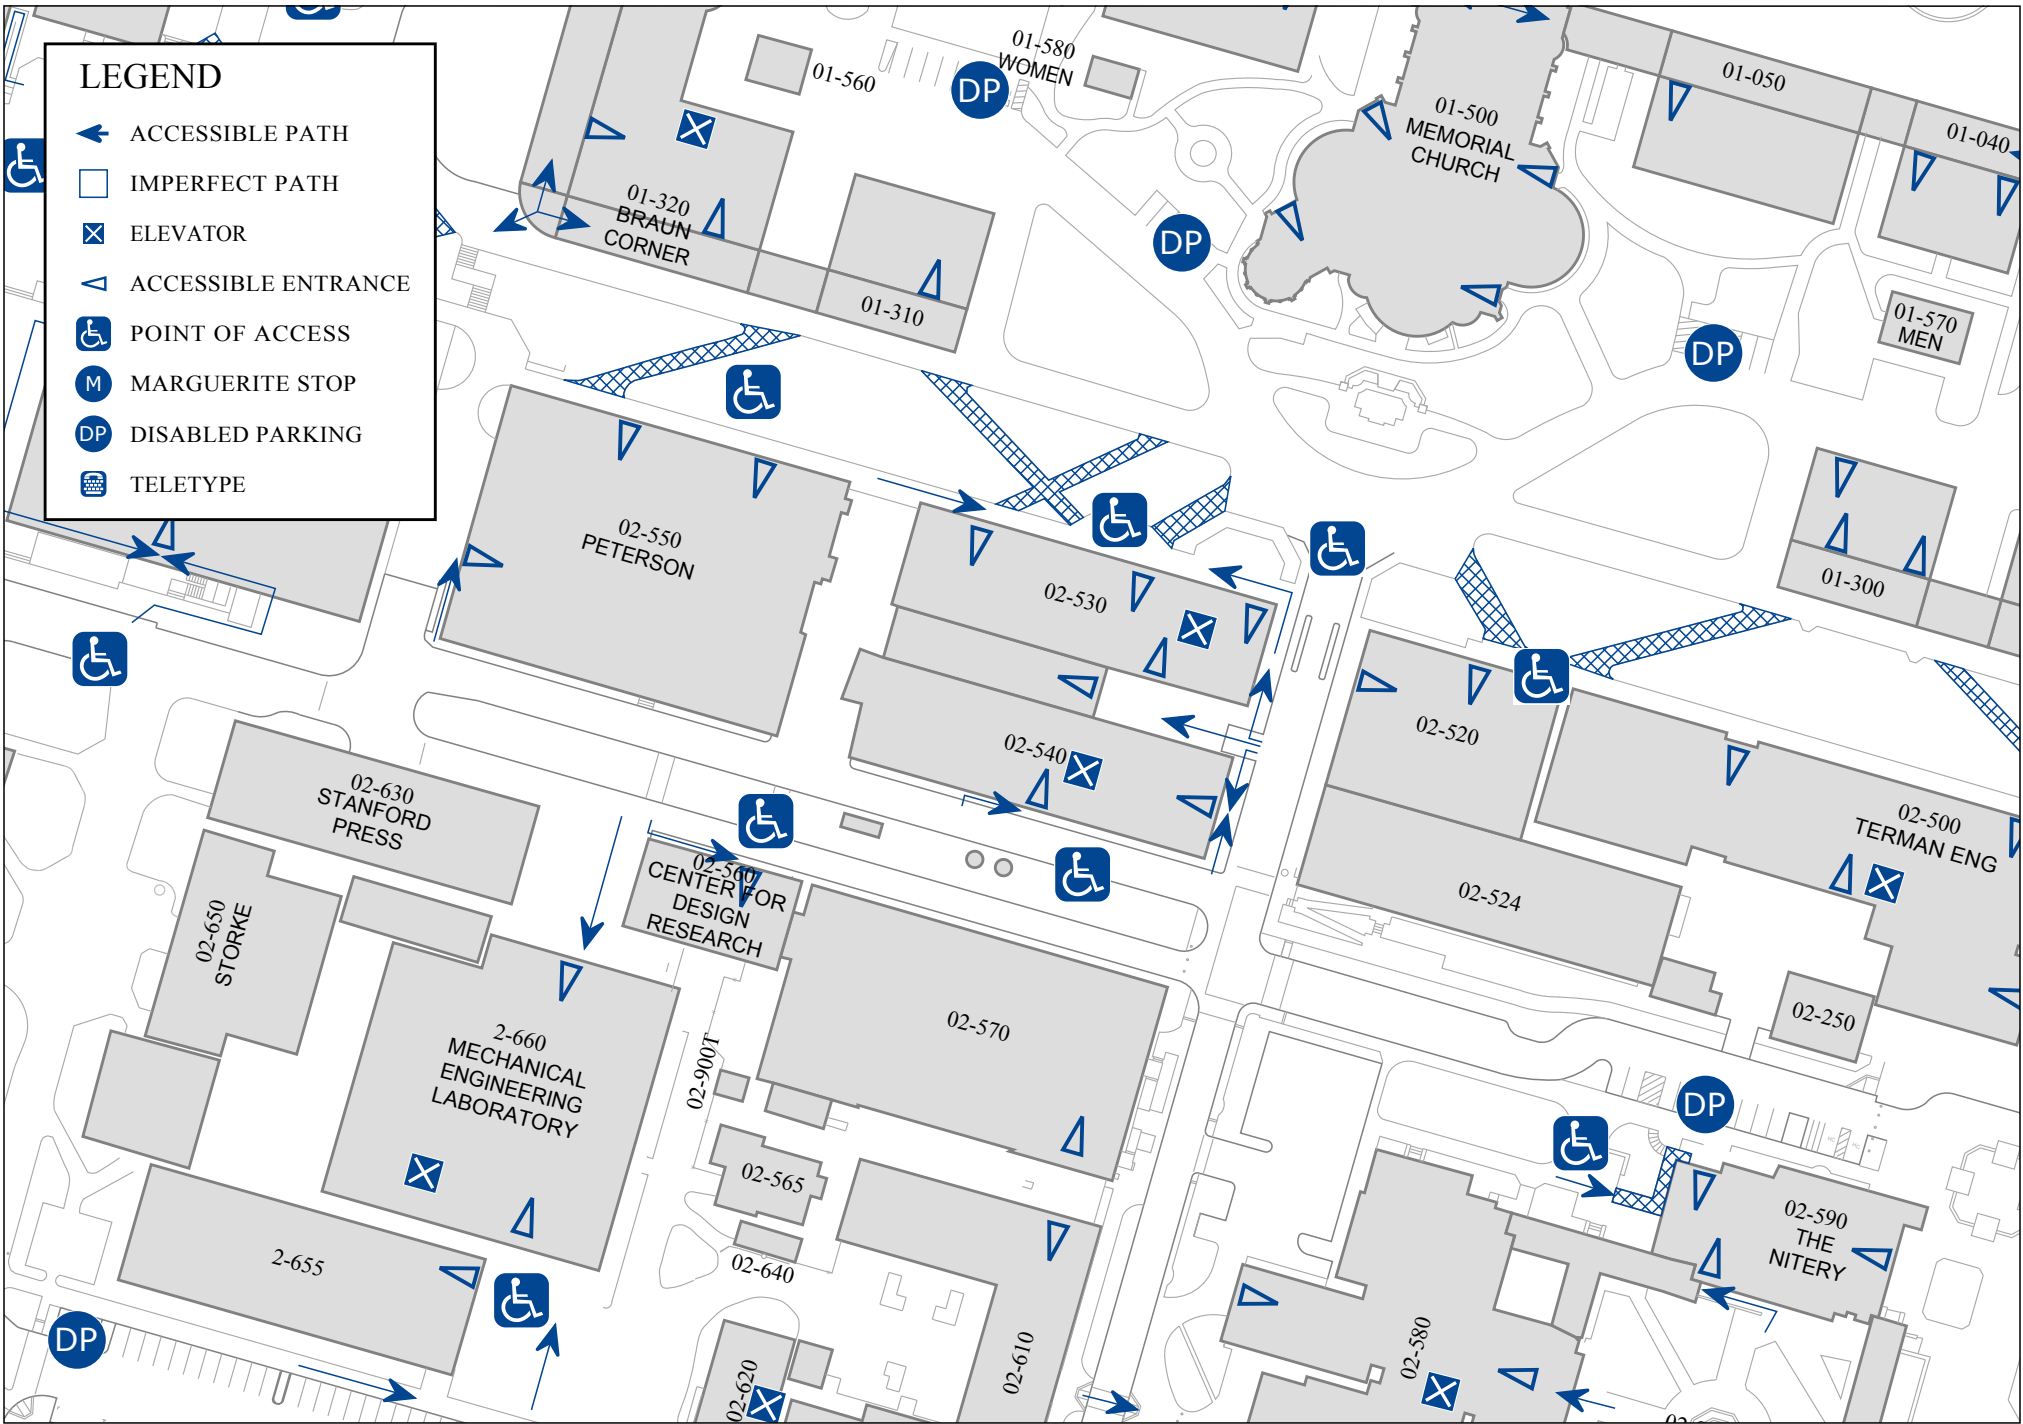

LEGEND

-  ACCESSIBLE PATH
-  IMPERFECT PATH
-  ELEVATOR
-  ACCESSIBLE ENTRANCE
-  POINT OF ACCESS
-  MARGUERITE STOP
-  DISABLED PARKING
-  TELETYPE

STANFORD UNIVERSITY
 Facilities, Information & Technology
 327 Bonair Siding Stanford, CA. 94305-7270

Blume Earthquake Center

Scale: 1"= 100

ADA MAP

By: ADS

Rev: 5/22/07

02-540