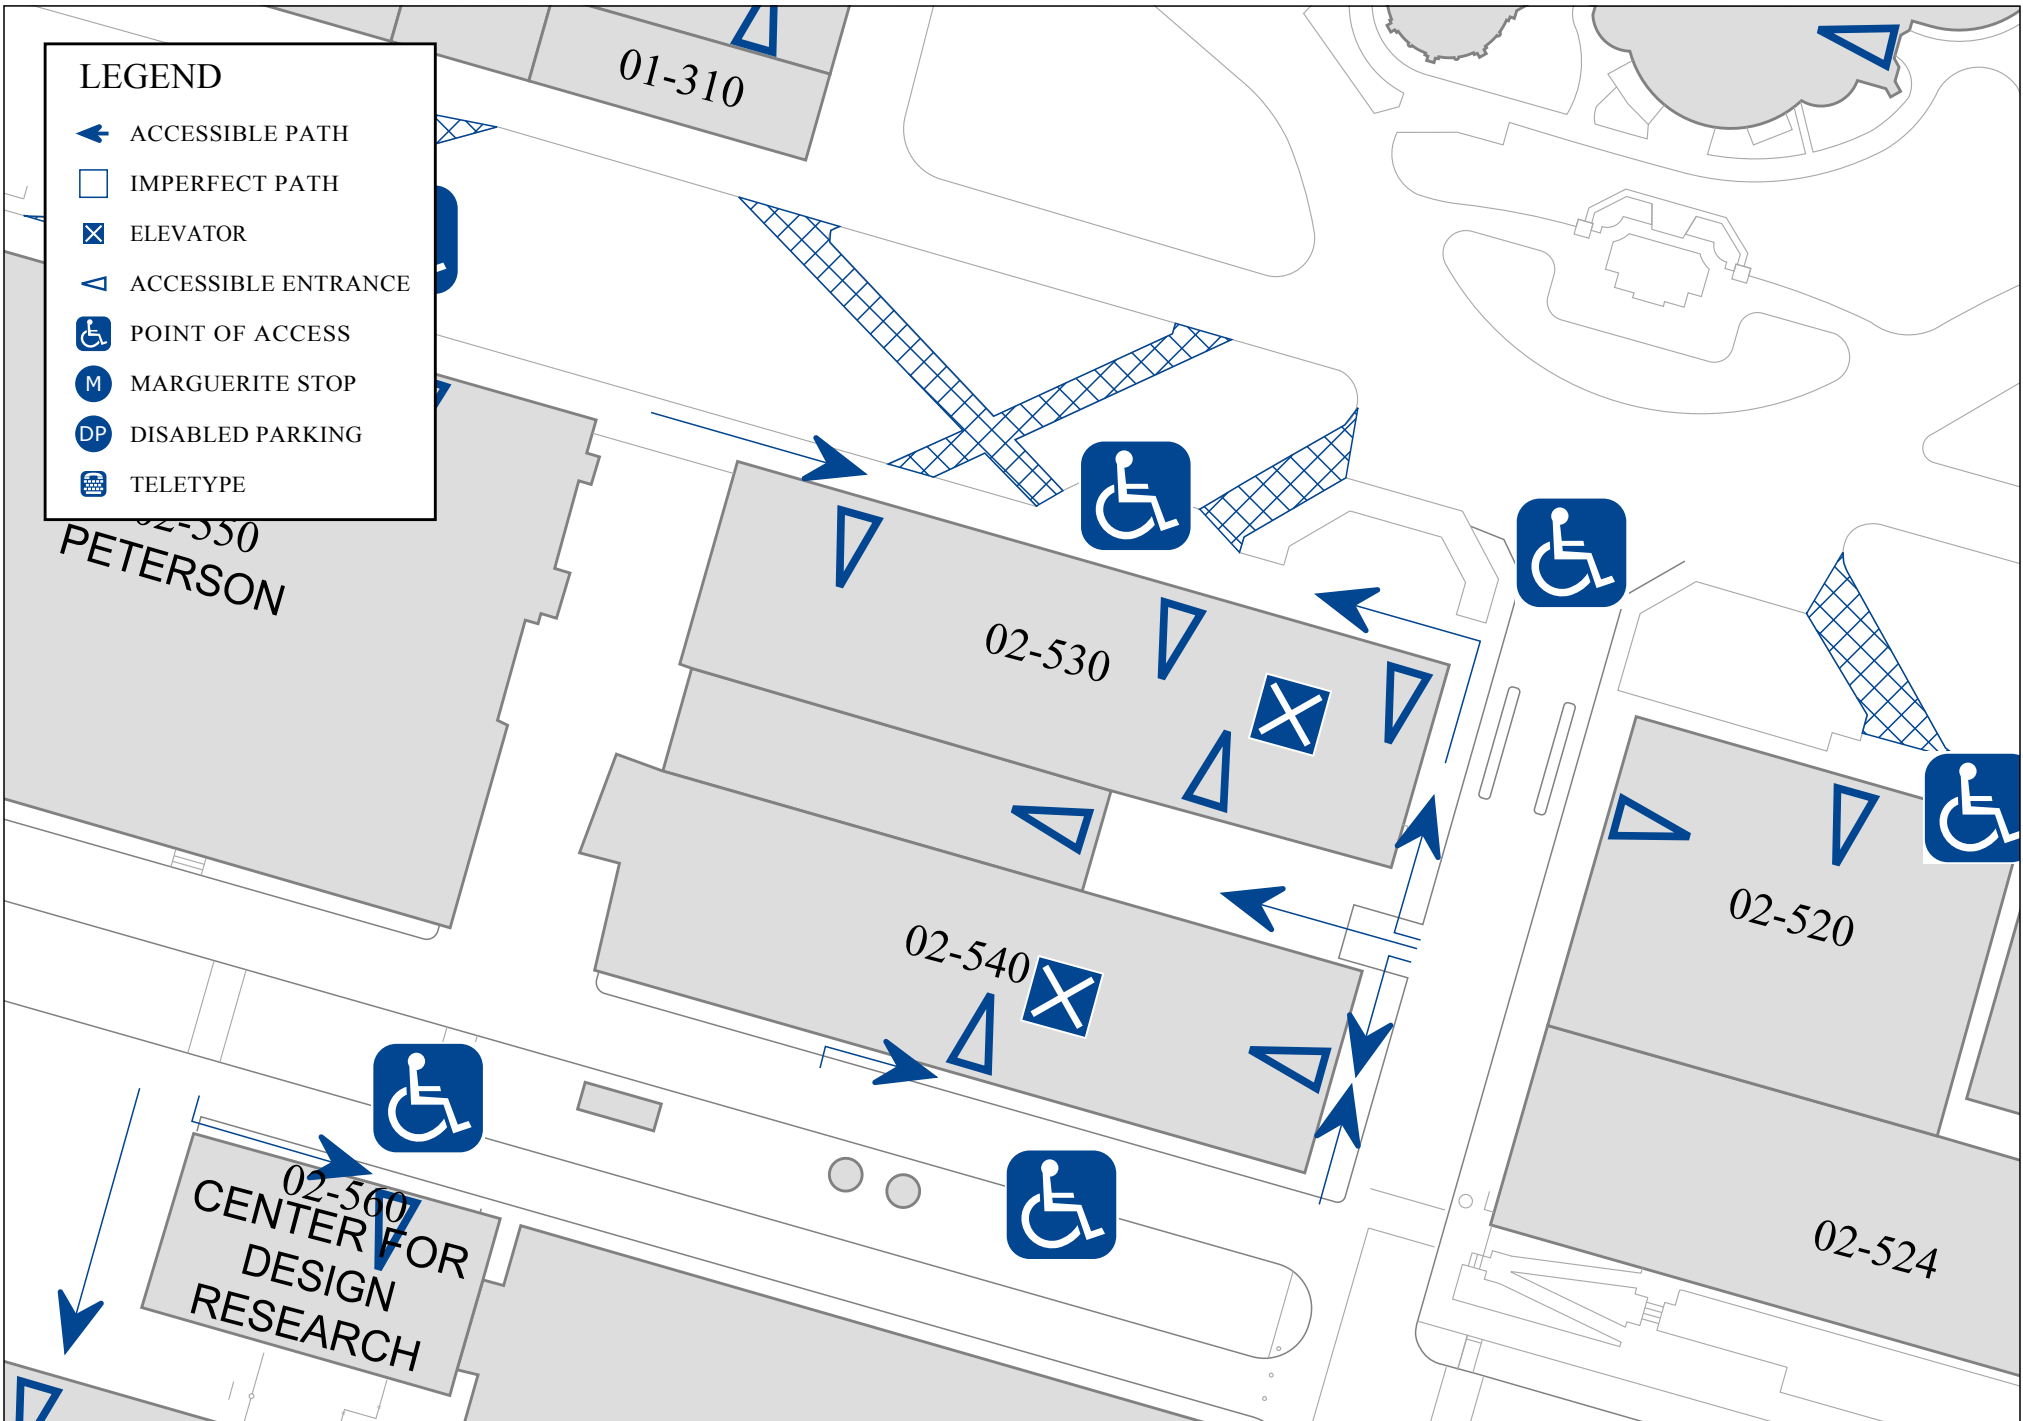

**LEGEND**

-  ACCESSIBLE PATH
-  IMPERFECT PATH
-  ELEVATOR
-  ACCESSIBLE ENTRANCE
-  POINT OF ACCESS
-  MARGUERITE STOP
-  DISABLED PARKING
-  TELETYPE

**STANFORD UNIVERSITY**  
 Facilities, Information & Technology  
 327 Bonair Siding Stanford, CA. 94305-7270

**MECHANICAL ENGINEERING ADMINISTRATION**

Scale: 1"= 50'

ADA MAP

By: ADS

Rev: 6/07/07

02-530