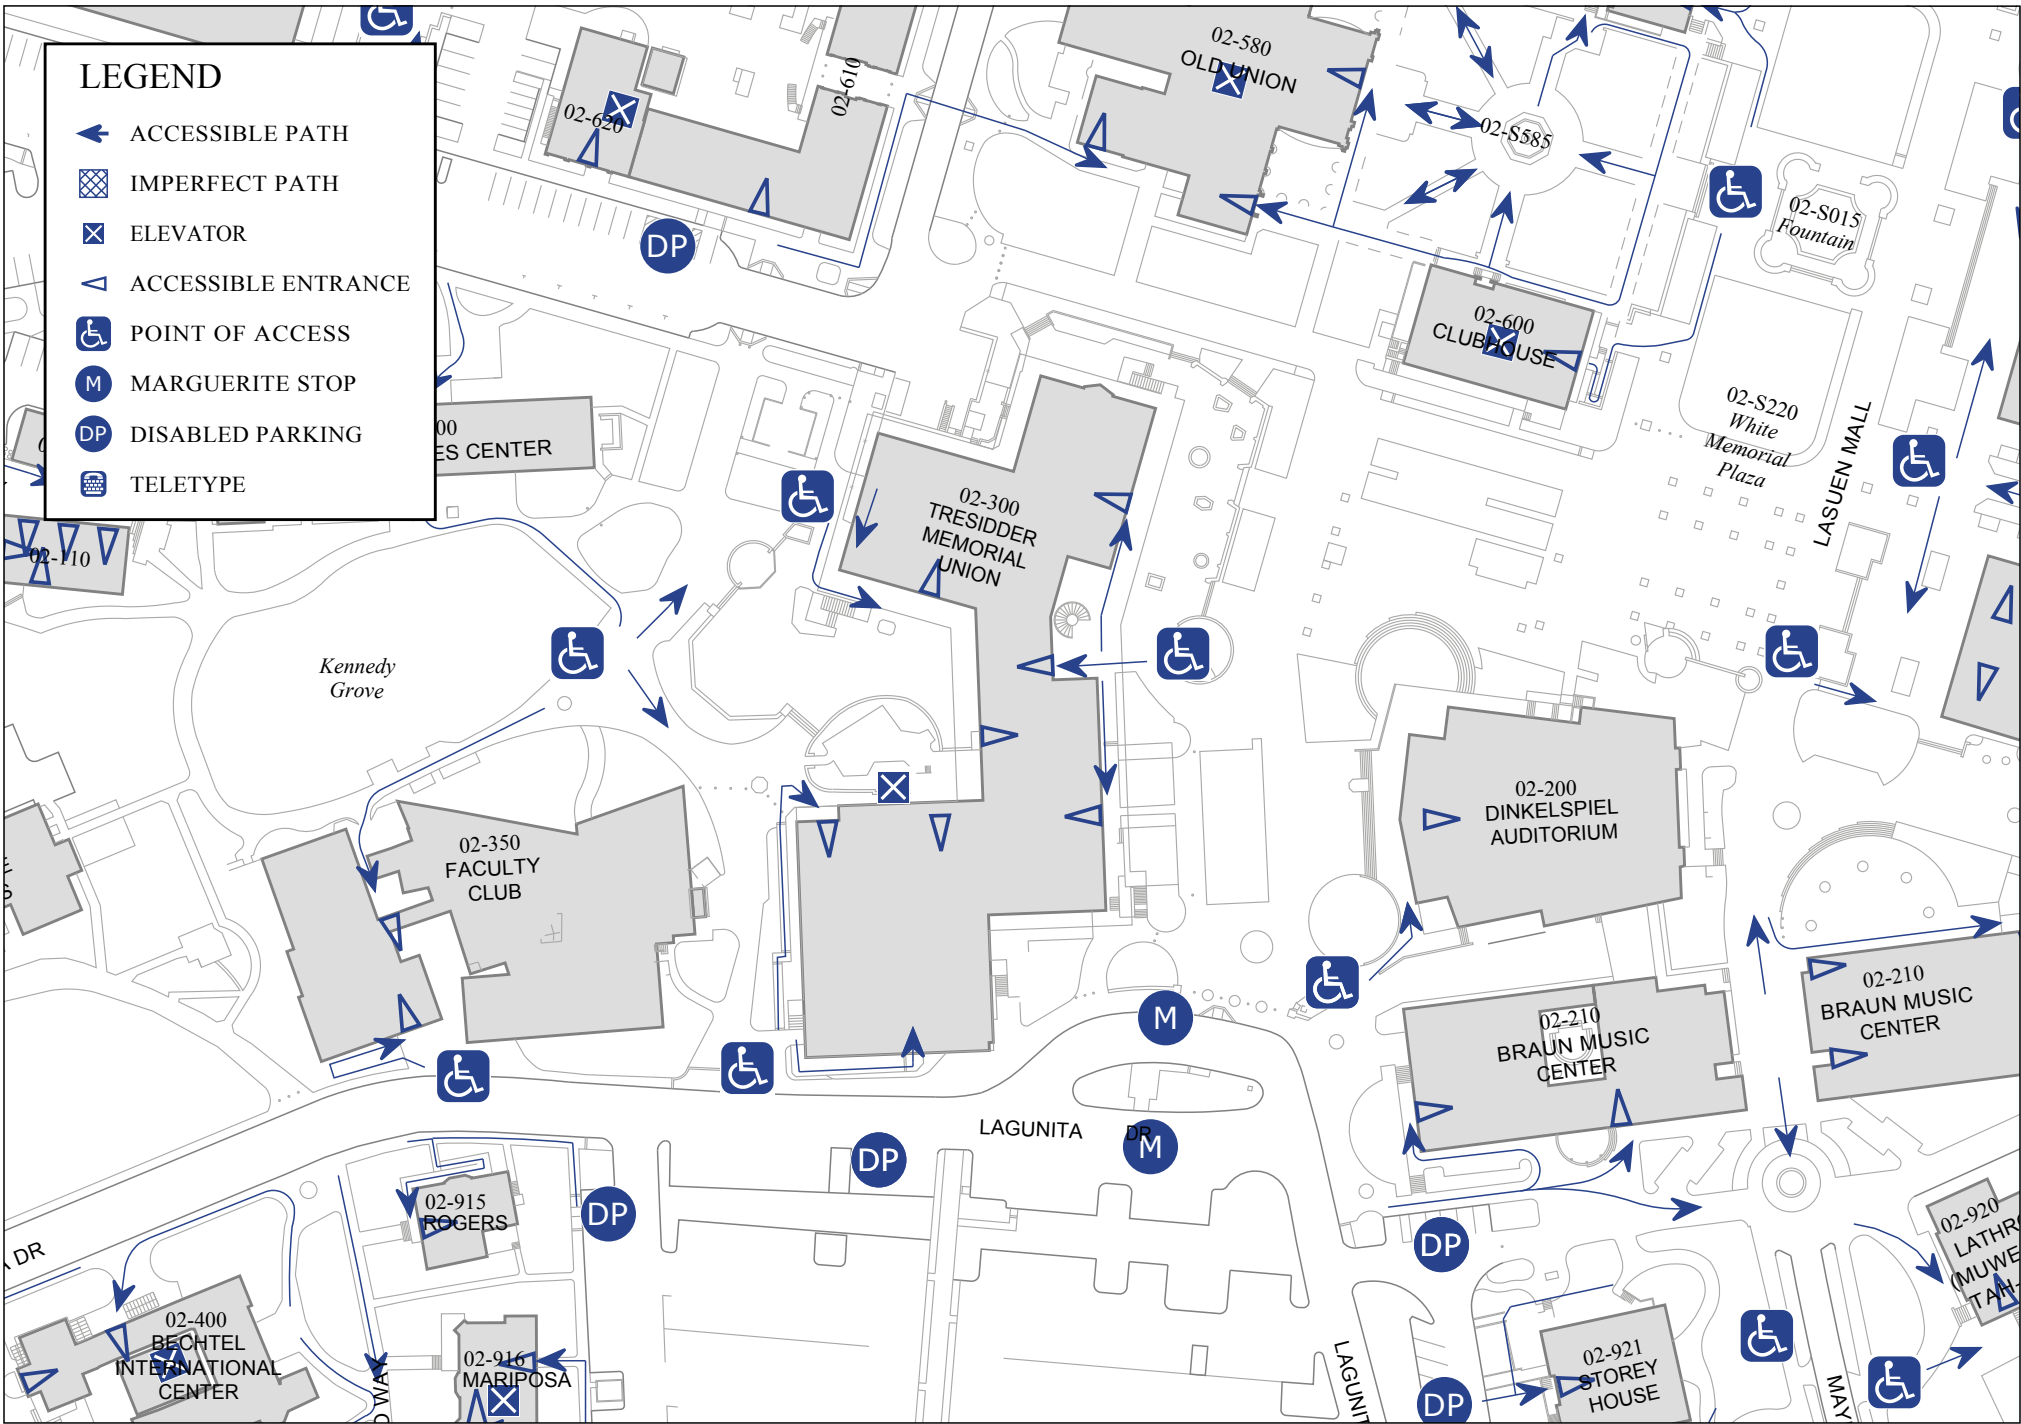

LEGEND

-  ACCESSIBLE PATH
-  IMPERFECT PATH
-  ELEVATOR
-  ACCESSIBLE ENTRANCE
-  POINT OF ACCESS
-  MARGUERITE STOP
-  DISABLED PARKING
-  TELETYPE

STANFORD UNIVERSITY
 Facilities, Information & Technology
 327 Bonair Siding Stanford, CA. 94305-7270

TRESSIDER MEMORIAL UNION

Scale: 1"= 100'

ADA MAP

By: LSM

Rev: 11/01/12

02-300