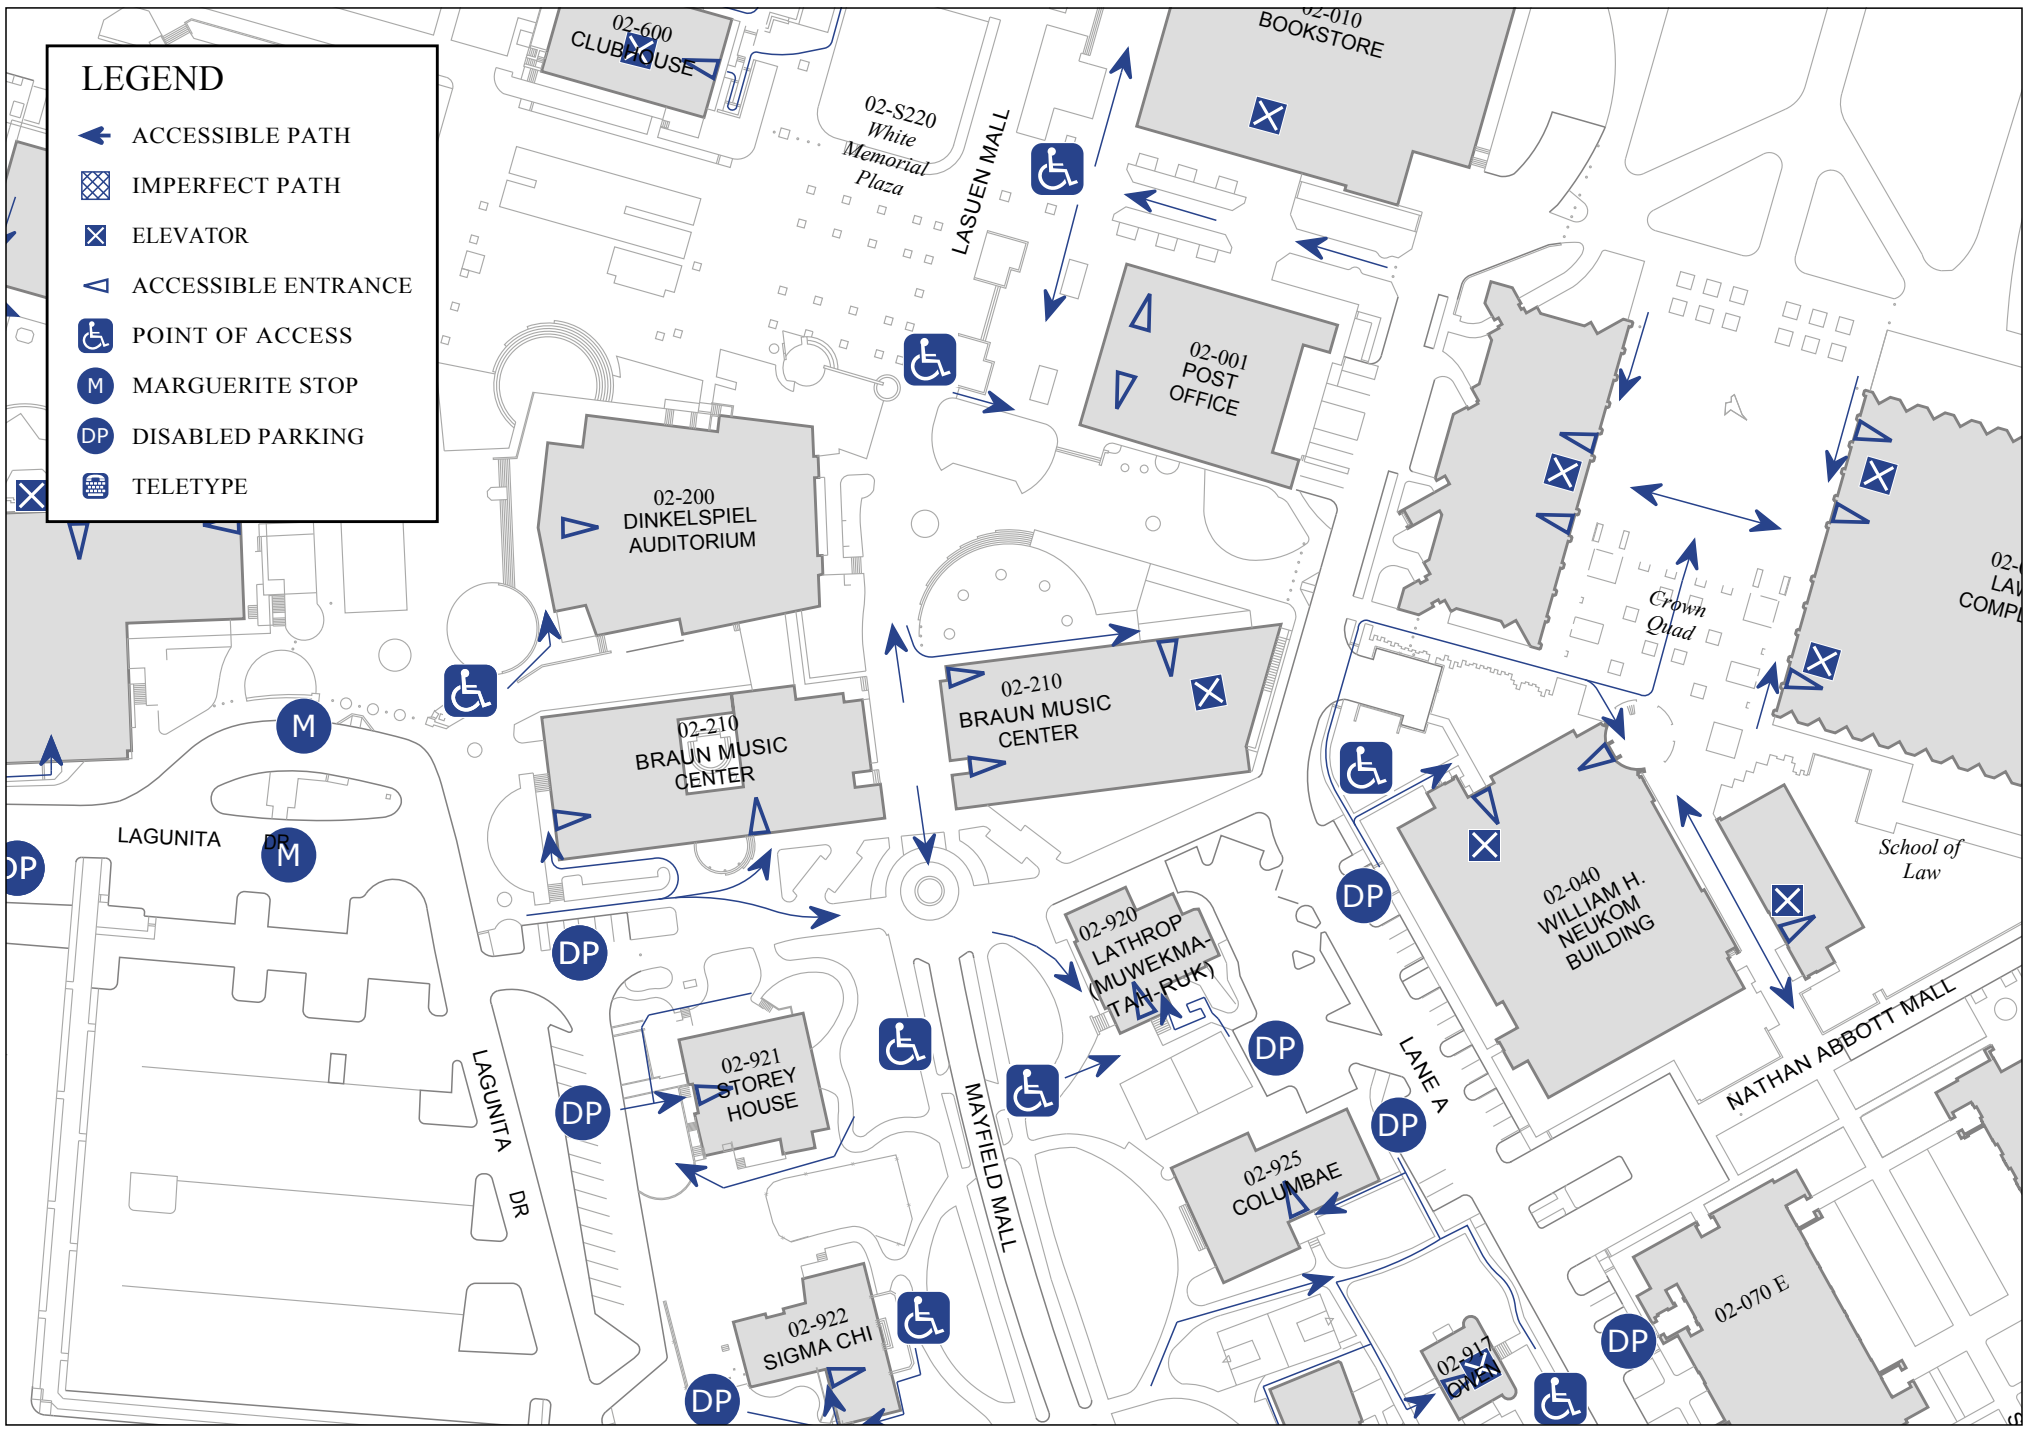

LEGEND

-  ACCESSIBLE PATH
-  IMPERFECT PATH
-  ELEVATOR
-  ACCESSIBLE ENTRANCE
-  POINT OF ACCESS
-  MARGUERITE STOP
-  DISABLED PARKING
-  TELETYPE

STANFORD UNIVERSITY
 Facilities, Information & Technology
 327 Bonair Siding Stanford, CA. 94305-7270

BRAUN MUSIC HALL

Scale: 1"= 100'

ADA MAP

By: LSM

Rev: 11/01/12

02-210