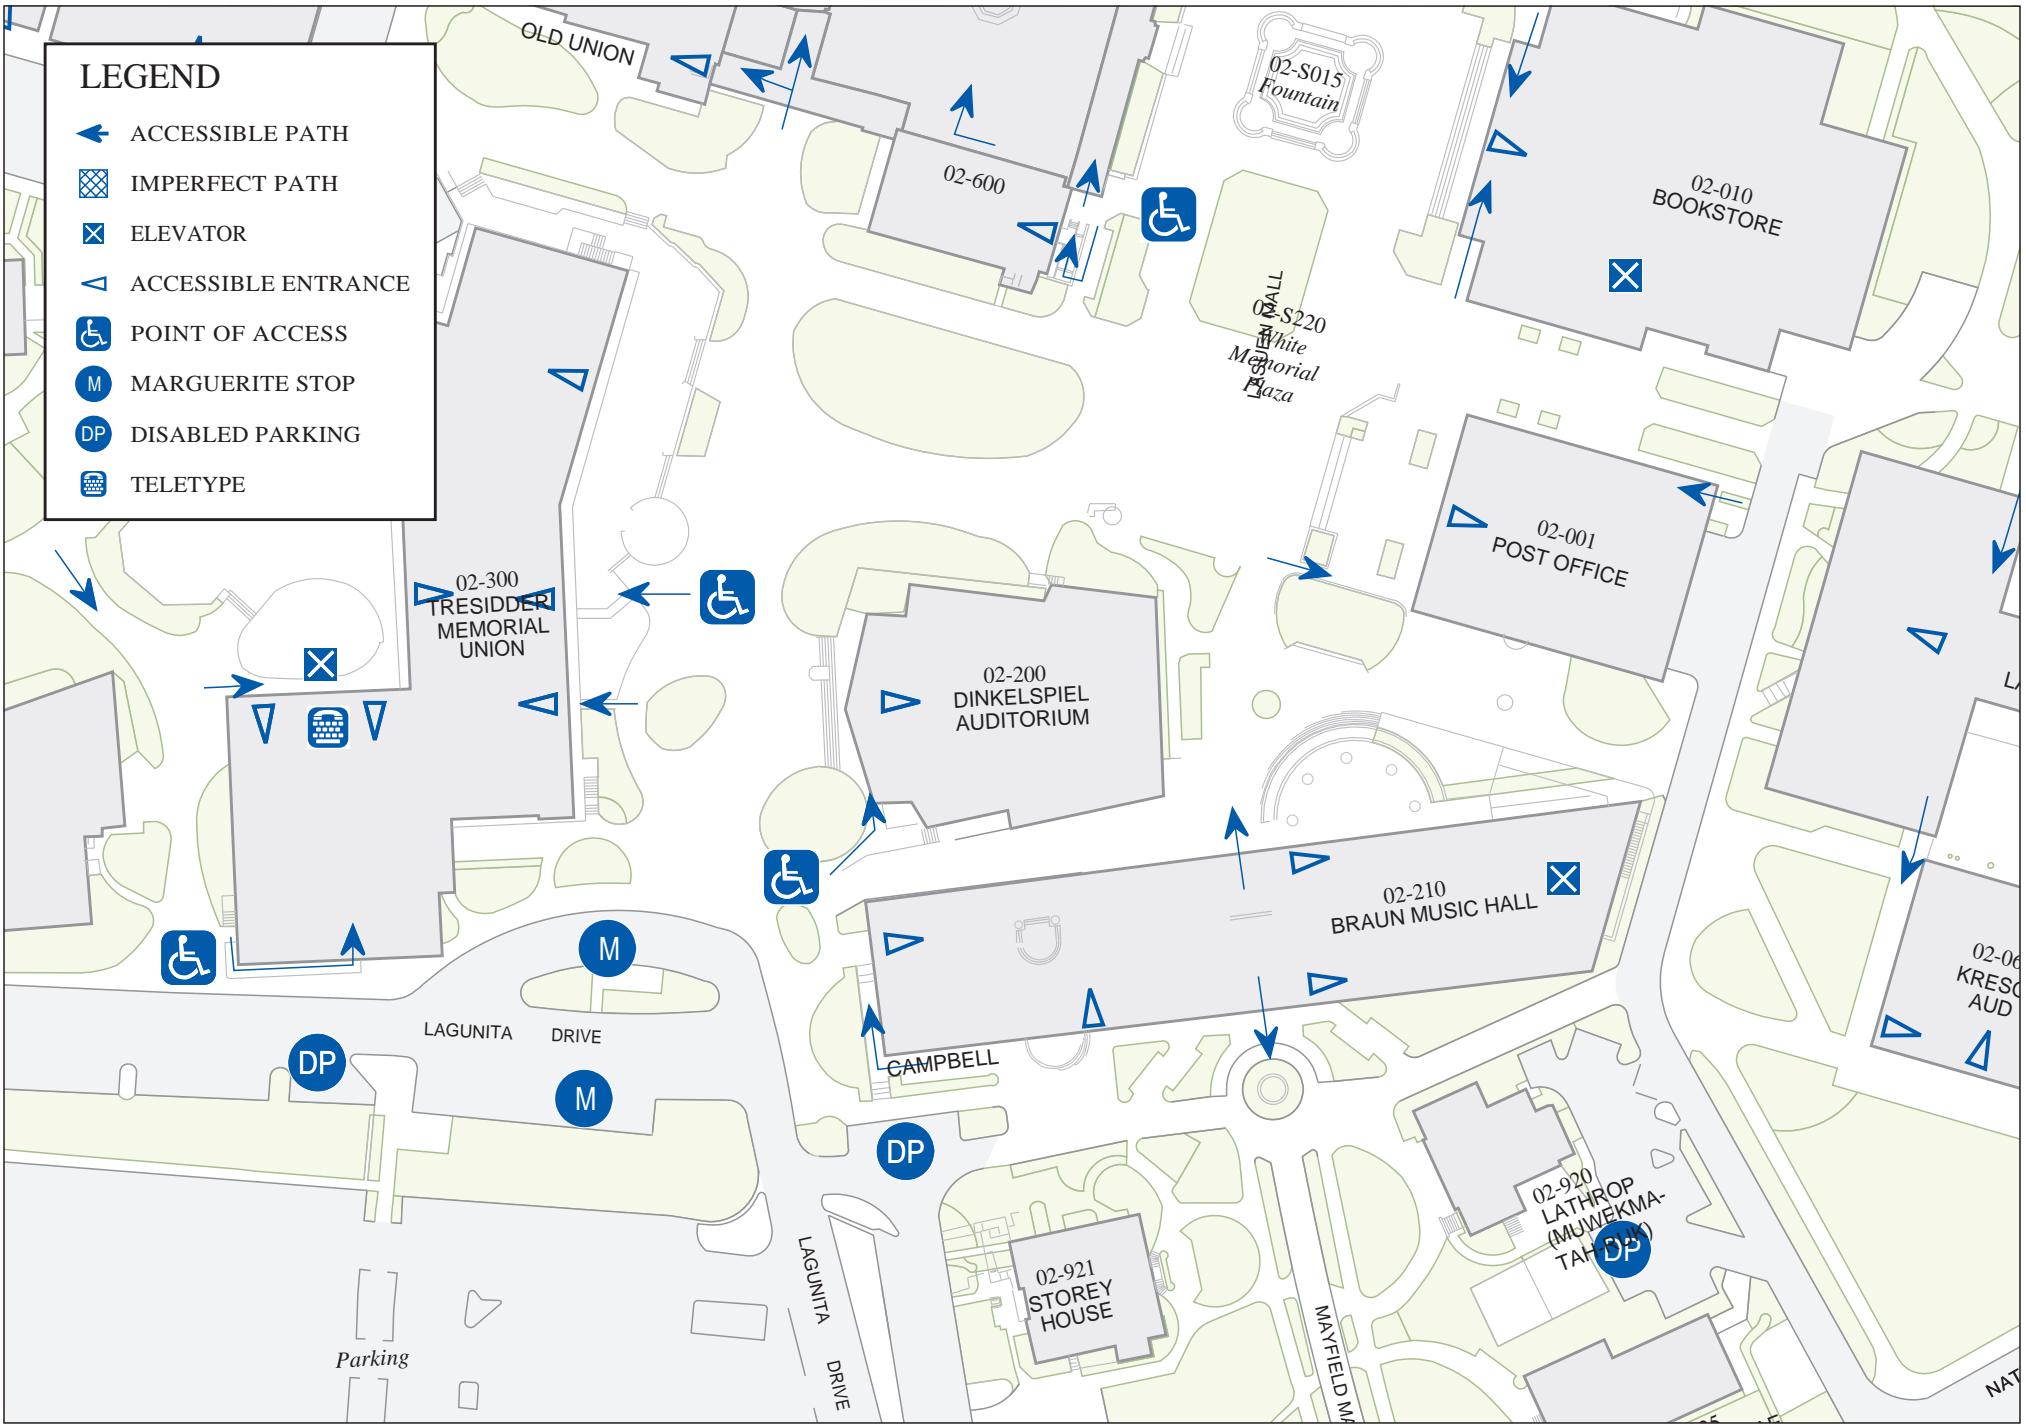

LEGEND

-  ACCESSIBLE PATH
-  IMPERFECT PATH
-  ELEVATOR
-  ACCESSIBLE ENTRANCE
-  POINT OF ACCESS
-  MARGUERITE STOP
-  DISABLED PARKING
-  TELETYPE

STANFORD UNIVERSITY
 Facilities, Information & Technology
 327 Bonair Siding Stanford, CA. 94305-7270

DINKELSPIEL AUDITORIUM

Scale: 1" = 100' ADA MAP By: RH Rev: 09/15/00

02-200