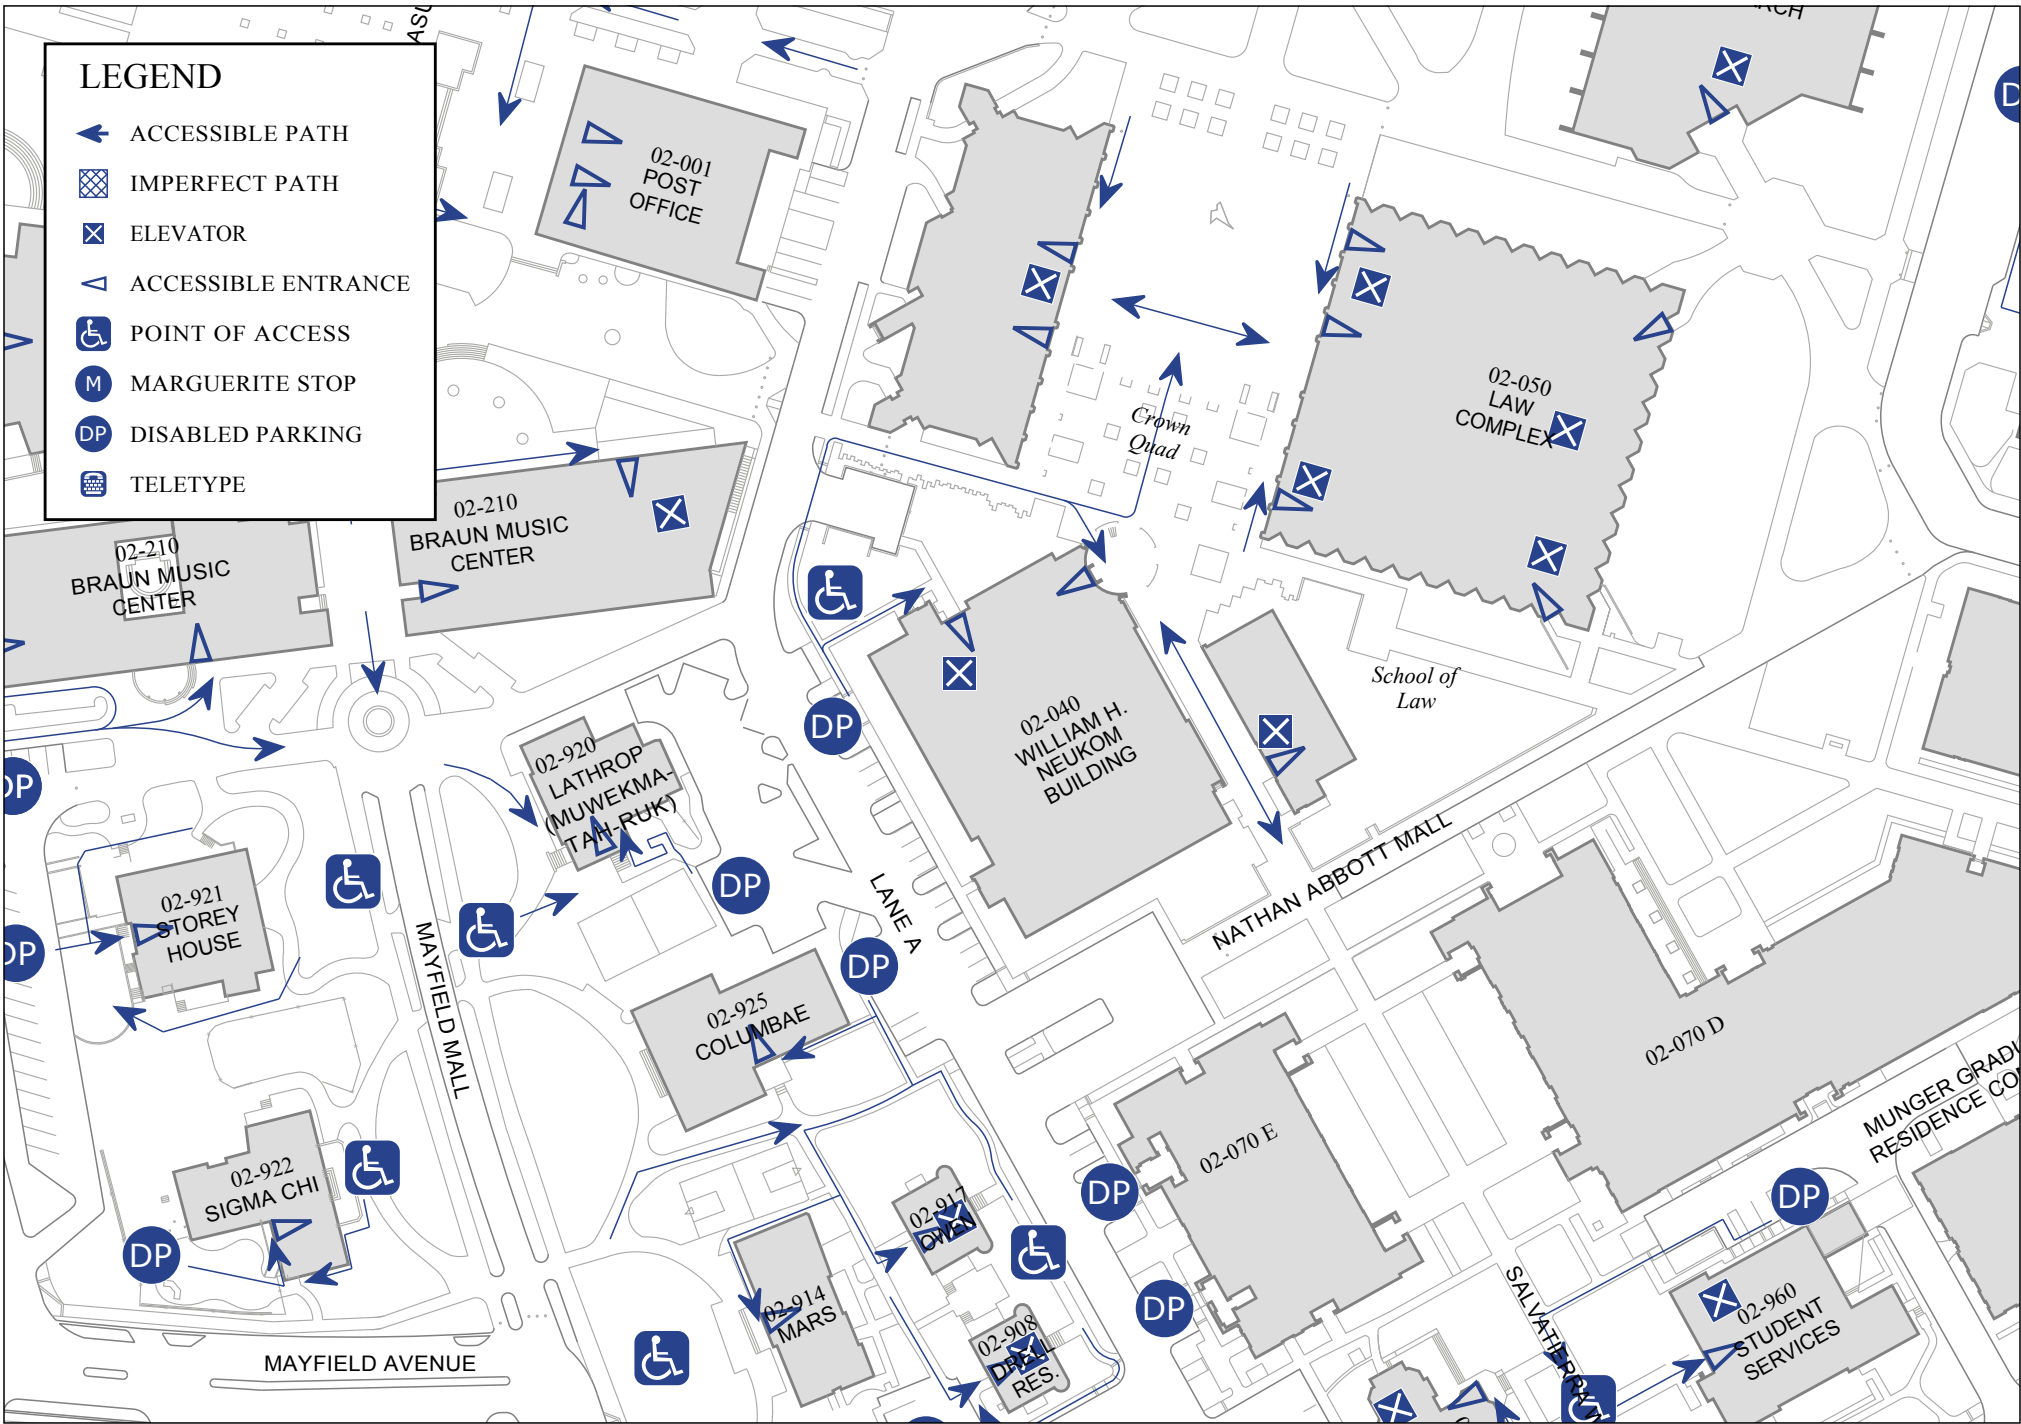

LEGEND

-  ACCESSIBLE PATH
-  IMPERFECT PATH
-  ELEVATOR
-  ACCESSIBLE ENTRANCE
-  POINT OF ACCESS
-  MARGUERITE STOP
-  DISABLED PARKING
-  TELETYPE

STANFORD UNIVERSITY
 Facilities, Information & Technology
 327 Bonair Siding Stanford, CA. 94305-7270

WILLIAM H. NEUKOM BUILDING

Scale: 1"= 100'

ADA MAP

By: LSM

Rev: 11/05/12

02-040