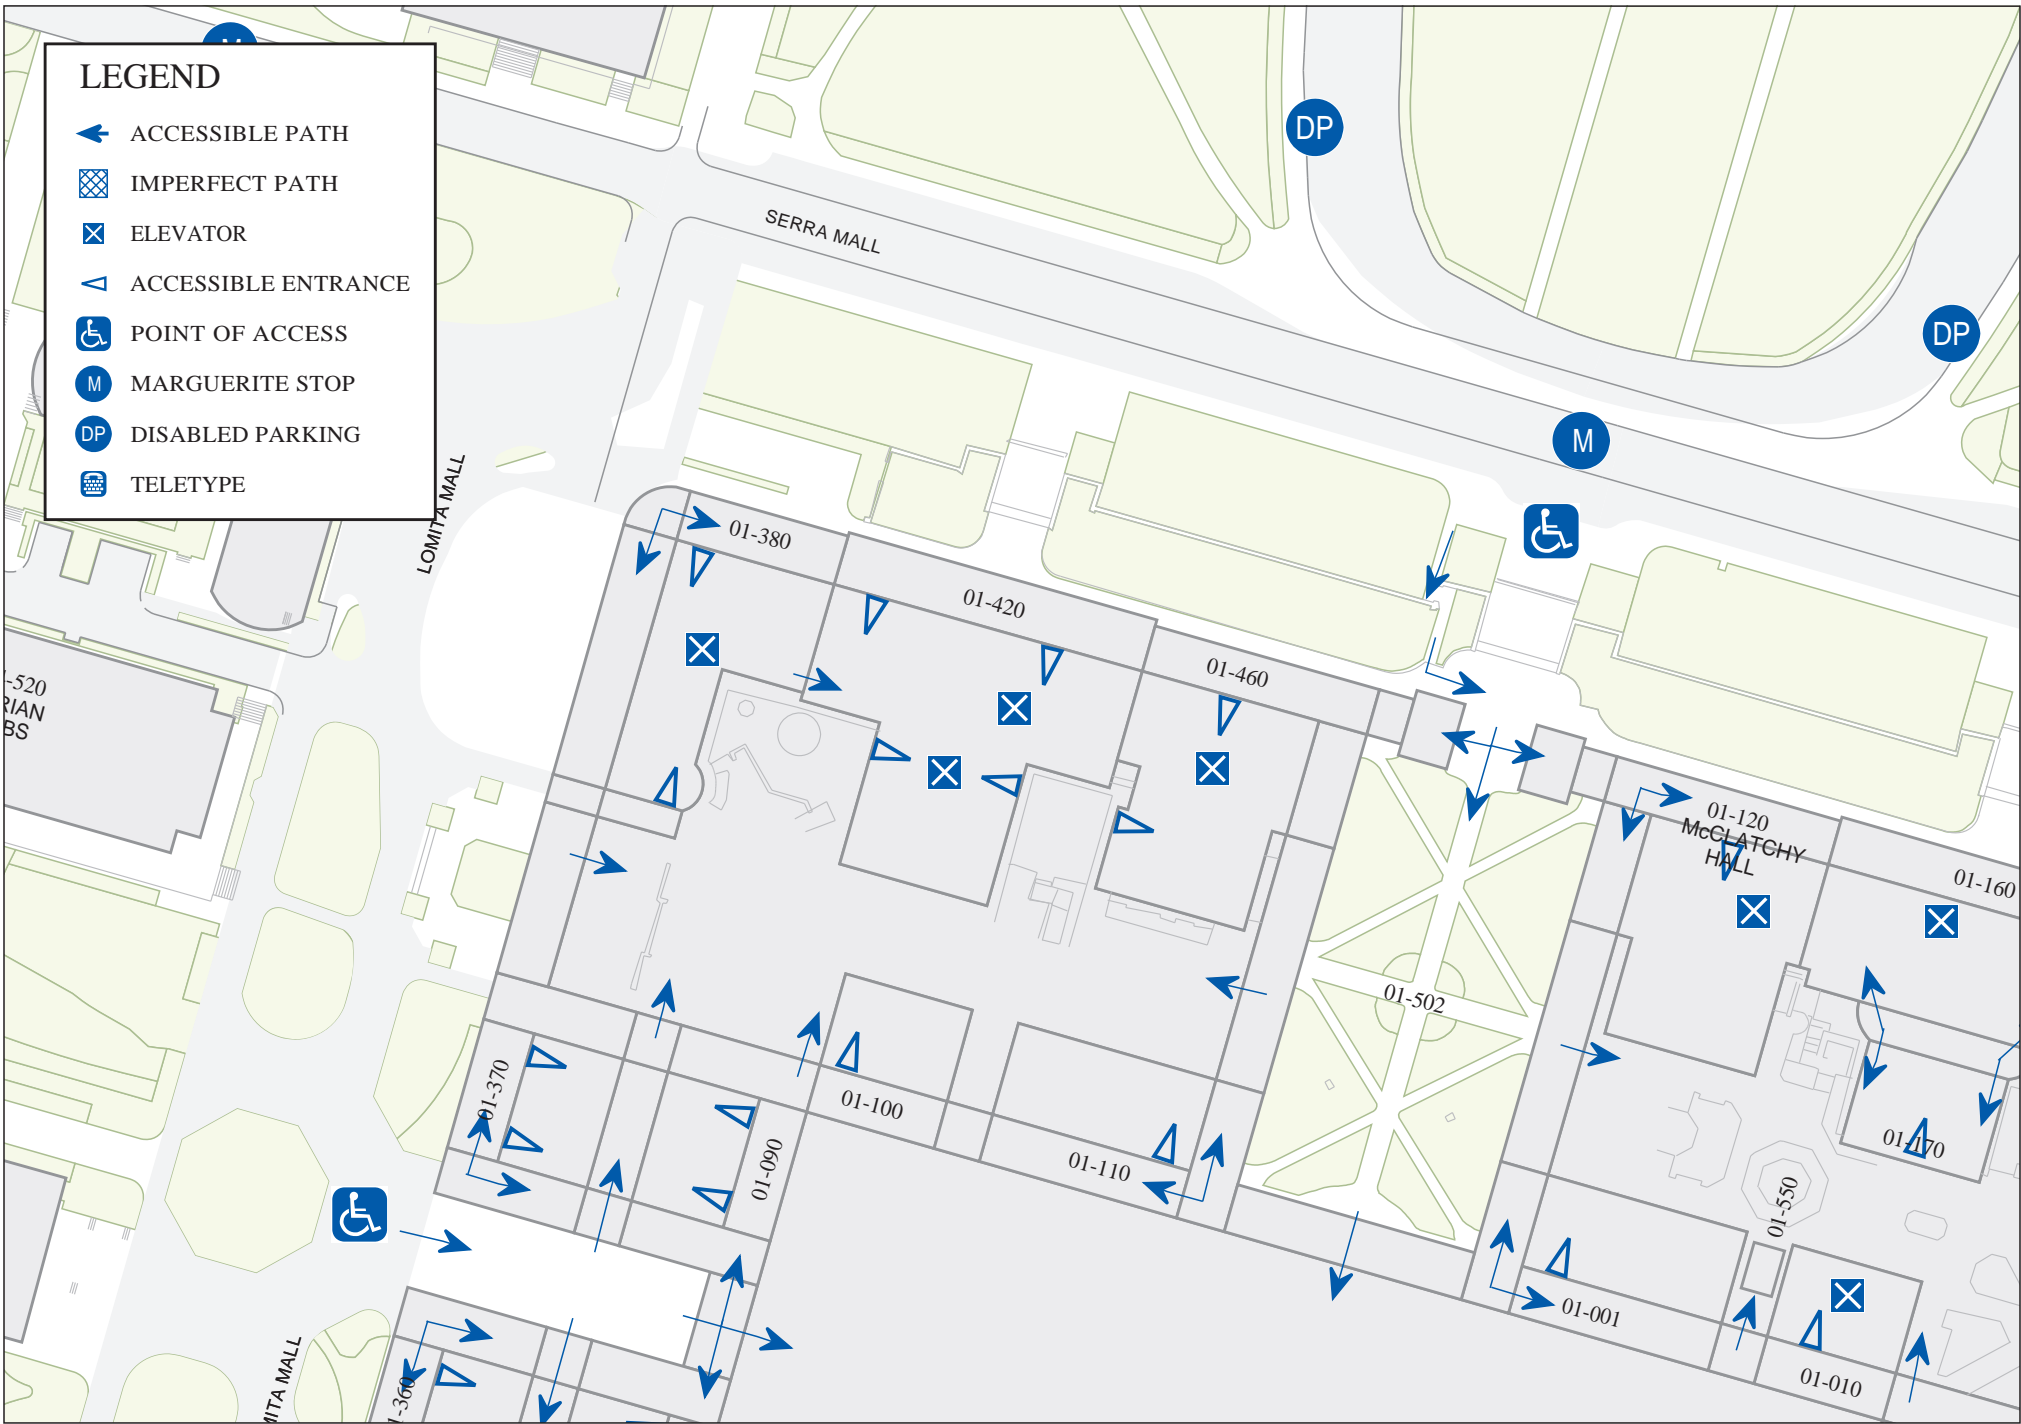

LEGEND

-  ACCESSIBLE PATH
-  IMPERFECT PATH
-  ELEVATOR
-  ACCESSIBLE ENTRANCE
-  POINT OF ACCESS
-  MARGUERITE STOP
-  DISABLED PARKING
-  TELETYPE

STANFORD UNIVERSITY
 Facilities, Information & Technology
 327 Bonair Siding Stanford, CA. 94305-7270

MARGARET JACKS HALL

Scale: 1"= 100'

ADA MAP

By: RH

Rev: 09/15/00

01-460