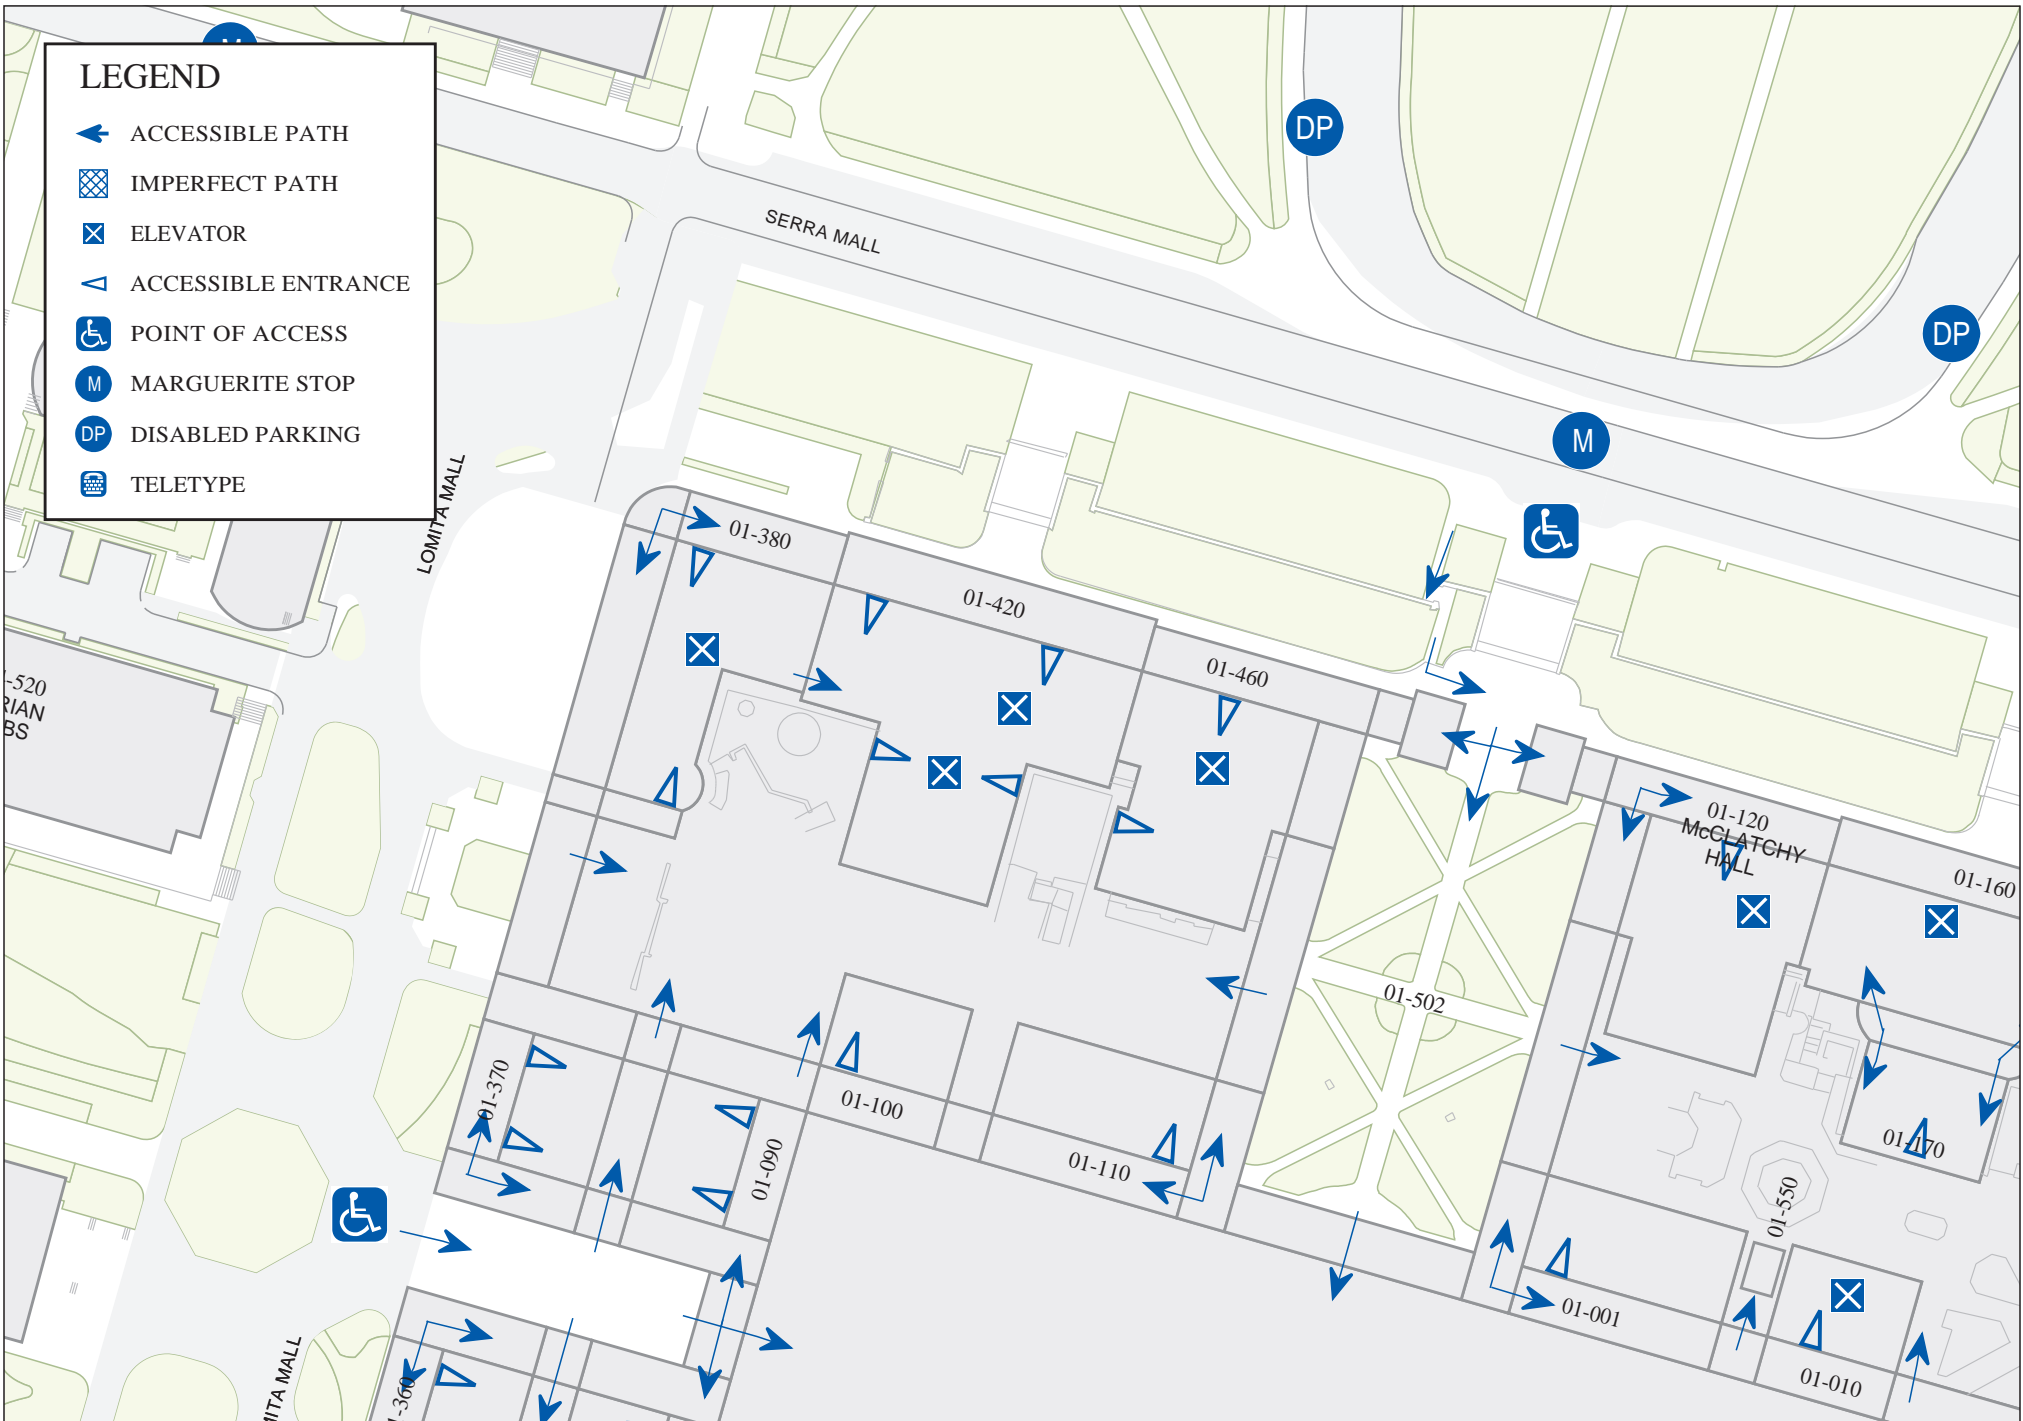

LEGEND

-  ACCESSIBLE PATH
-  IMPERFECT PATH
-  ELEVATOR
-  ACCESSIBLE ENTRANCE
-  POINT OF ACCESS
-  MARGUERITE STOP
-  DISABLED PARKING
-  TELETYPE

STANFORD UNIVERSITY
 Facilities, Information & Technology
 327 Bonair Siding Stanford, CA. 94305-7270

JORDAN HALL (PSYCHOLOGY)

Scale: 1"= 100'

ADA MAP

By: RH

Rev: 09/15/00

01-420