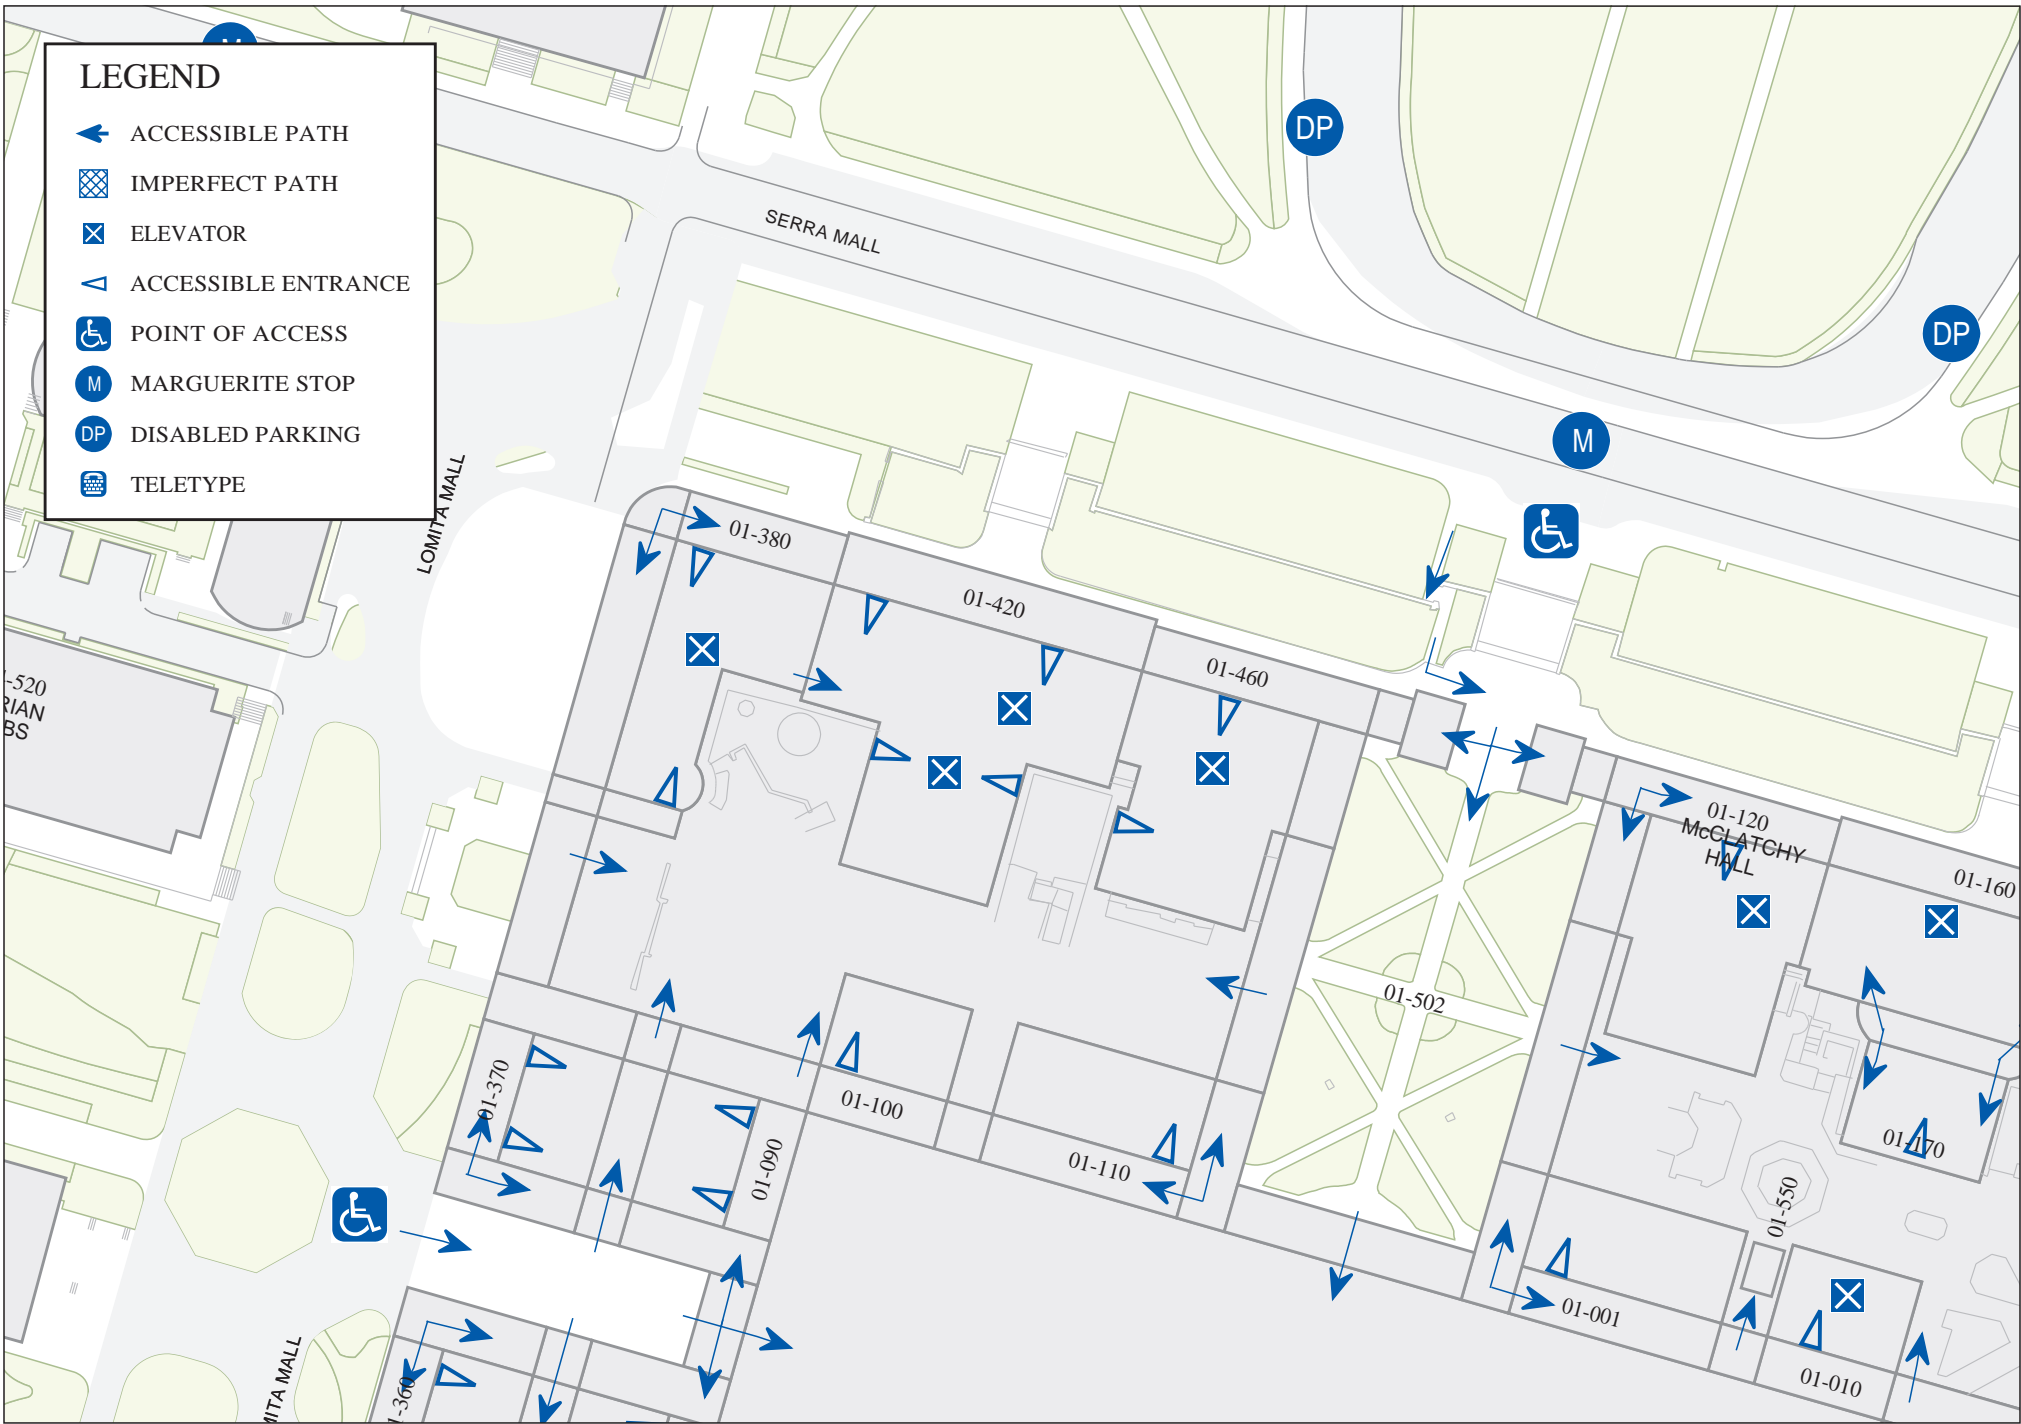

LEGEND

-  ACCESSIBLE PATH
-  IMPERFECT PATH
-  ELEVATOR
-  ACCESSIBLE ENTRANCE
-  POINT OF ACCESS
-  MARGUERITE STOP
-  DISABLED PARKING
-  TELETYPE

STANFORD UNIVERSITY
 Facilities, Information & Technology
 327 Bonair Siding Stanford, CA. 94305-7270

SCIENCE, TECHNOLOGY, & SOCIETY

Scale: 1" = 100'

ADA MAP

By: RH

Rev: 09/15/00

01-370