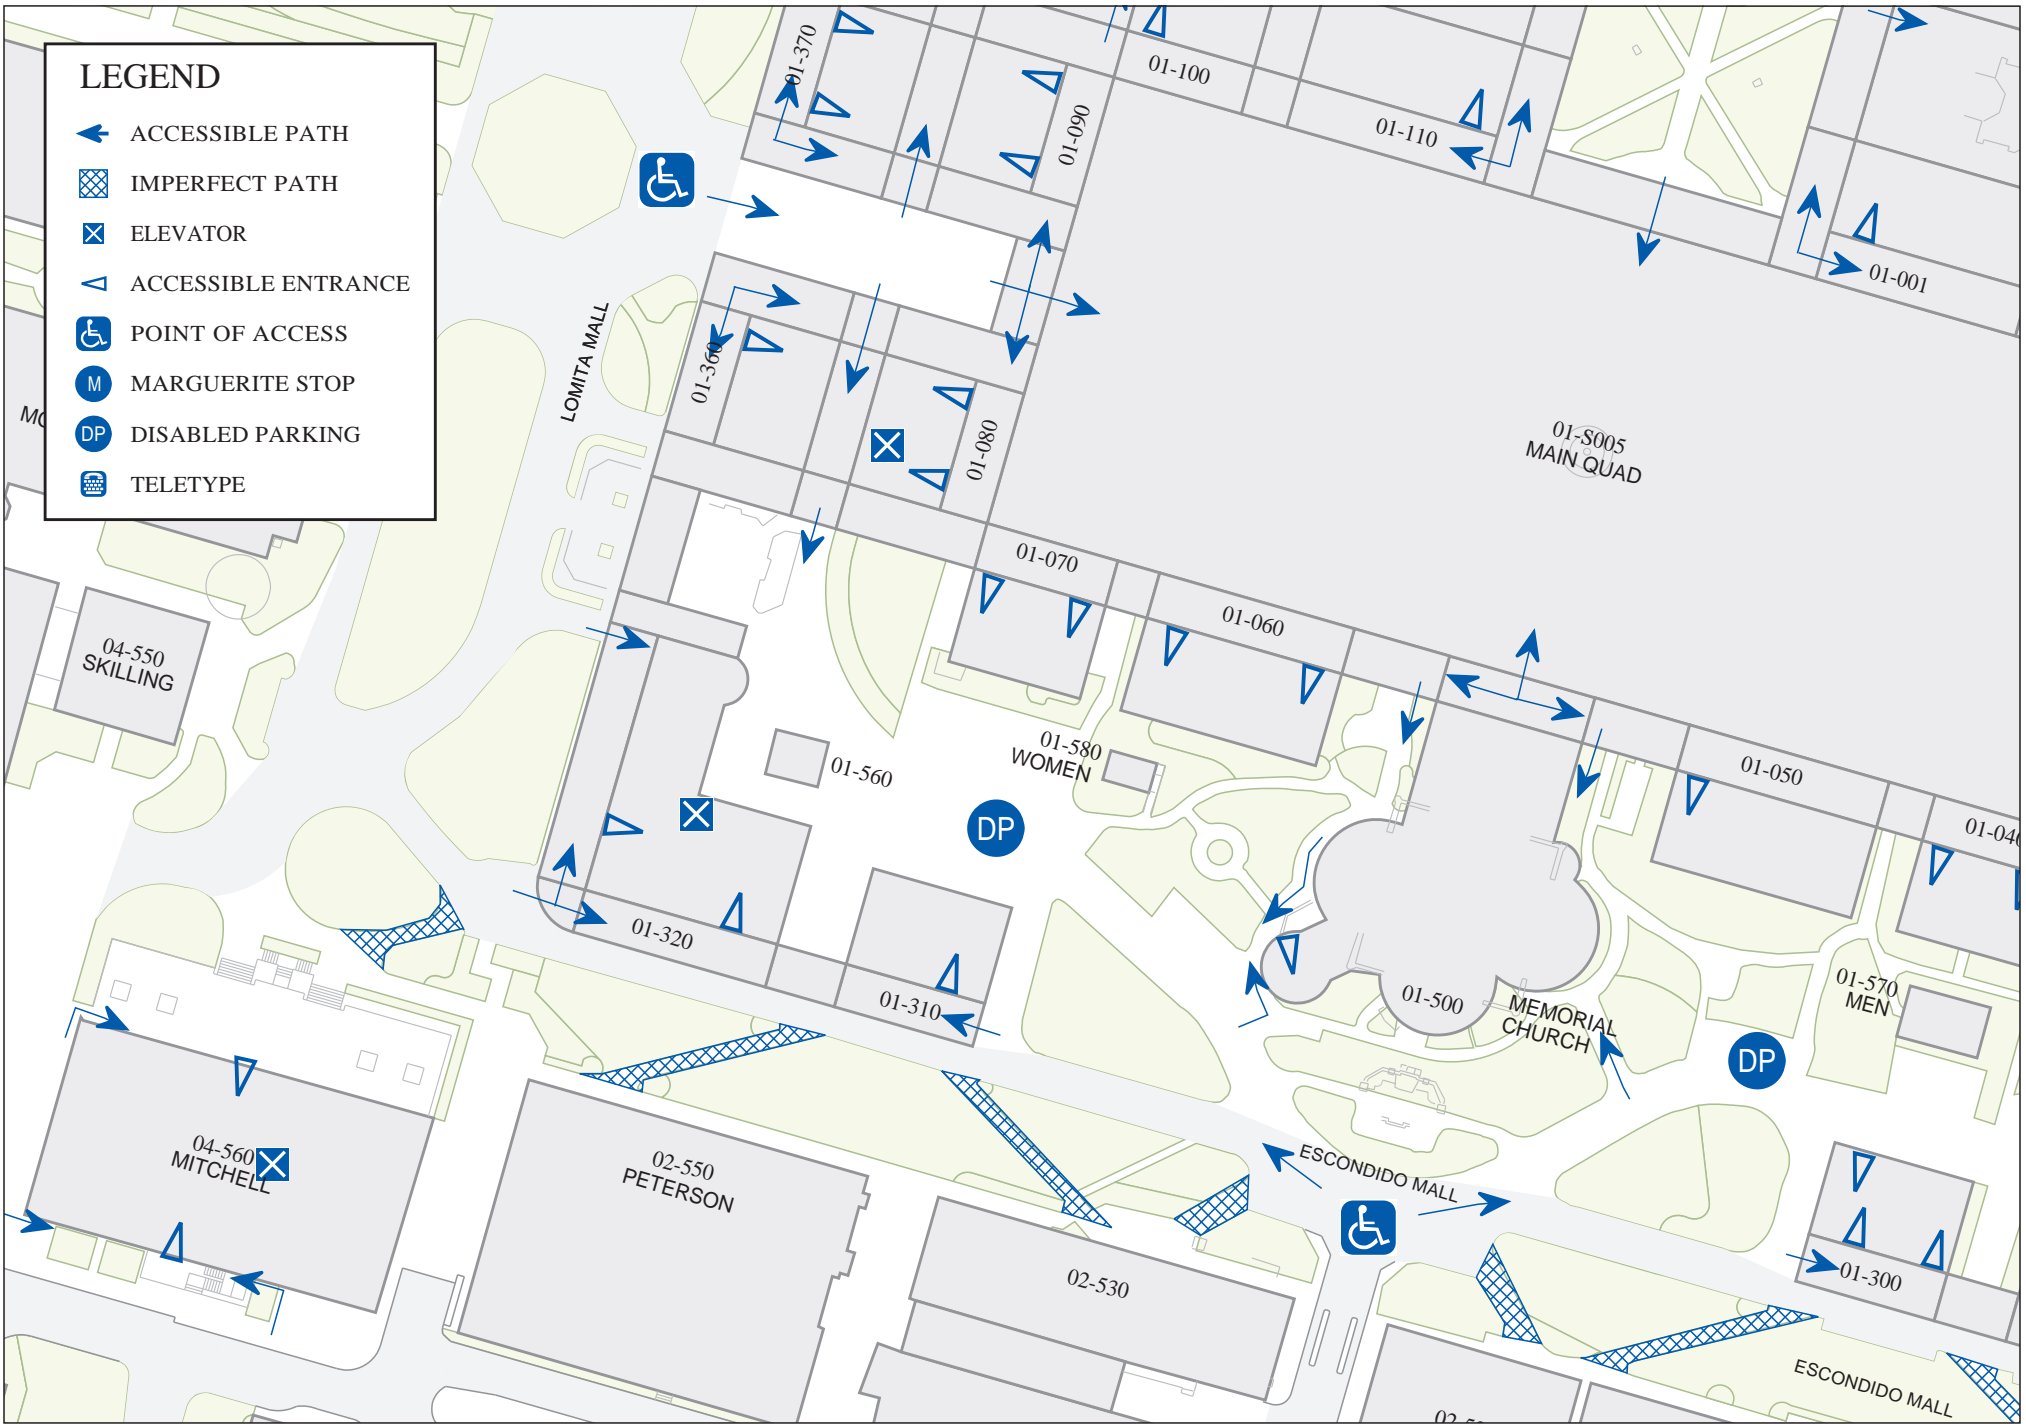

LEGEND

-  ACCESSIBLE PATH
-  IMPERFECT PATH
-  ELEVATOR
-  ACCESSIBLE ENTRANCE
-  POINT OF ACCESS
-  MARGUERITE STOP
-  DISABLED PARKING
-  TELETYPE

STANFORD UNIVERSITY
 Facilities, Information & Technology
 327 Bonair Siding Stanford, CA. 94305-7270

ANTHROPOLOGICAL SCIENCES

Scale: 1"= 100'

ADA MAP

By: RH

Rev: 09/15/00

01-360