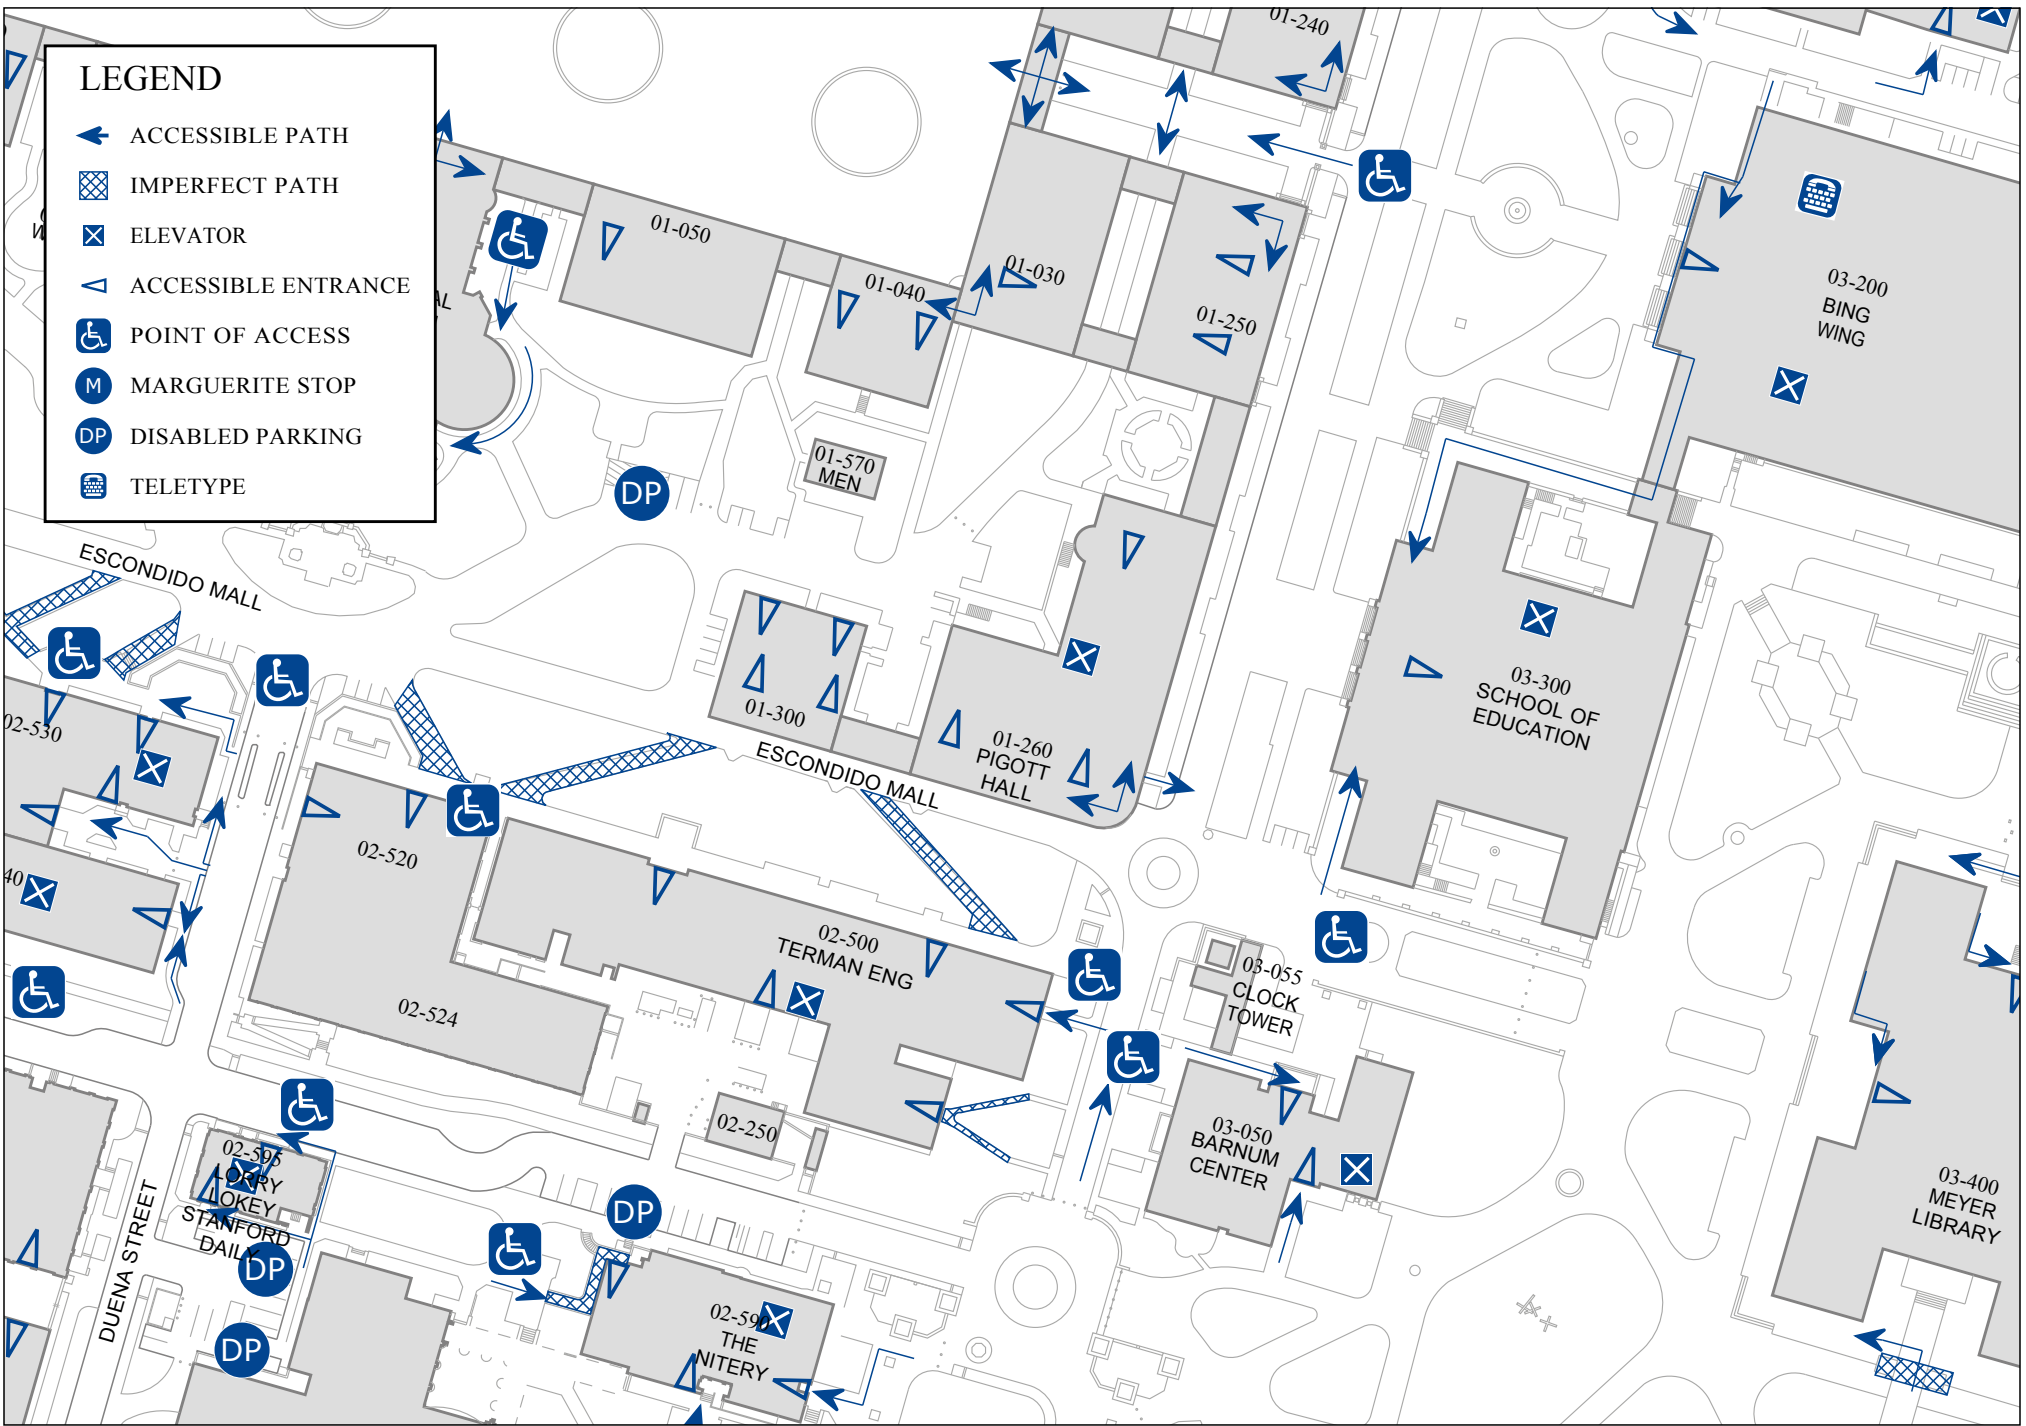

# LEGEND

-  ACCESSIBLE PATH
-  IMPERFECT PATH
-  ELEVATOR
-  ACCESSIBLE ENTRANCE
-  POINT OF ACCESS
-  MARGUERITE STOP
-  DISABLED PARKING
-  TELETYPE

**STANFORD UNIVERSITY**  
 Facilities, Information & Technology  
 327 Bonair Siding Stanford, CA. 94305-7270

## PIGOTT HALL

Scale: 1"= 100'

ADA MAP

By: SS

Rev: 08/31/12

01-260