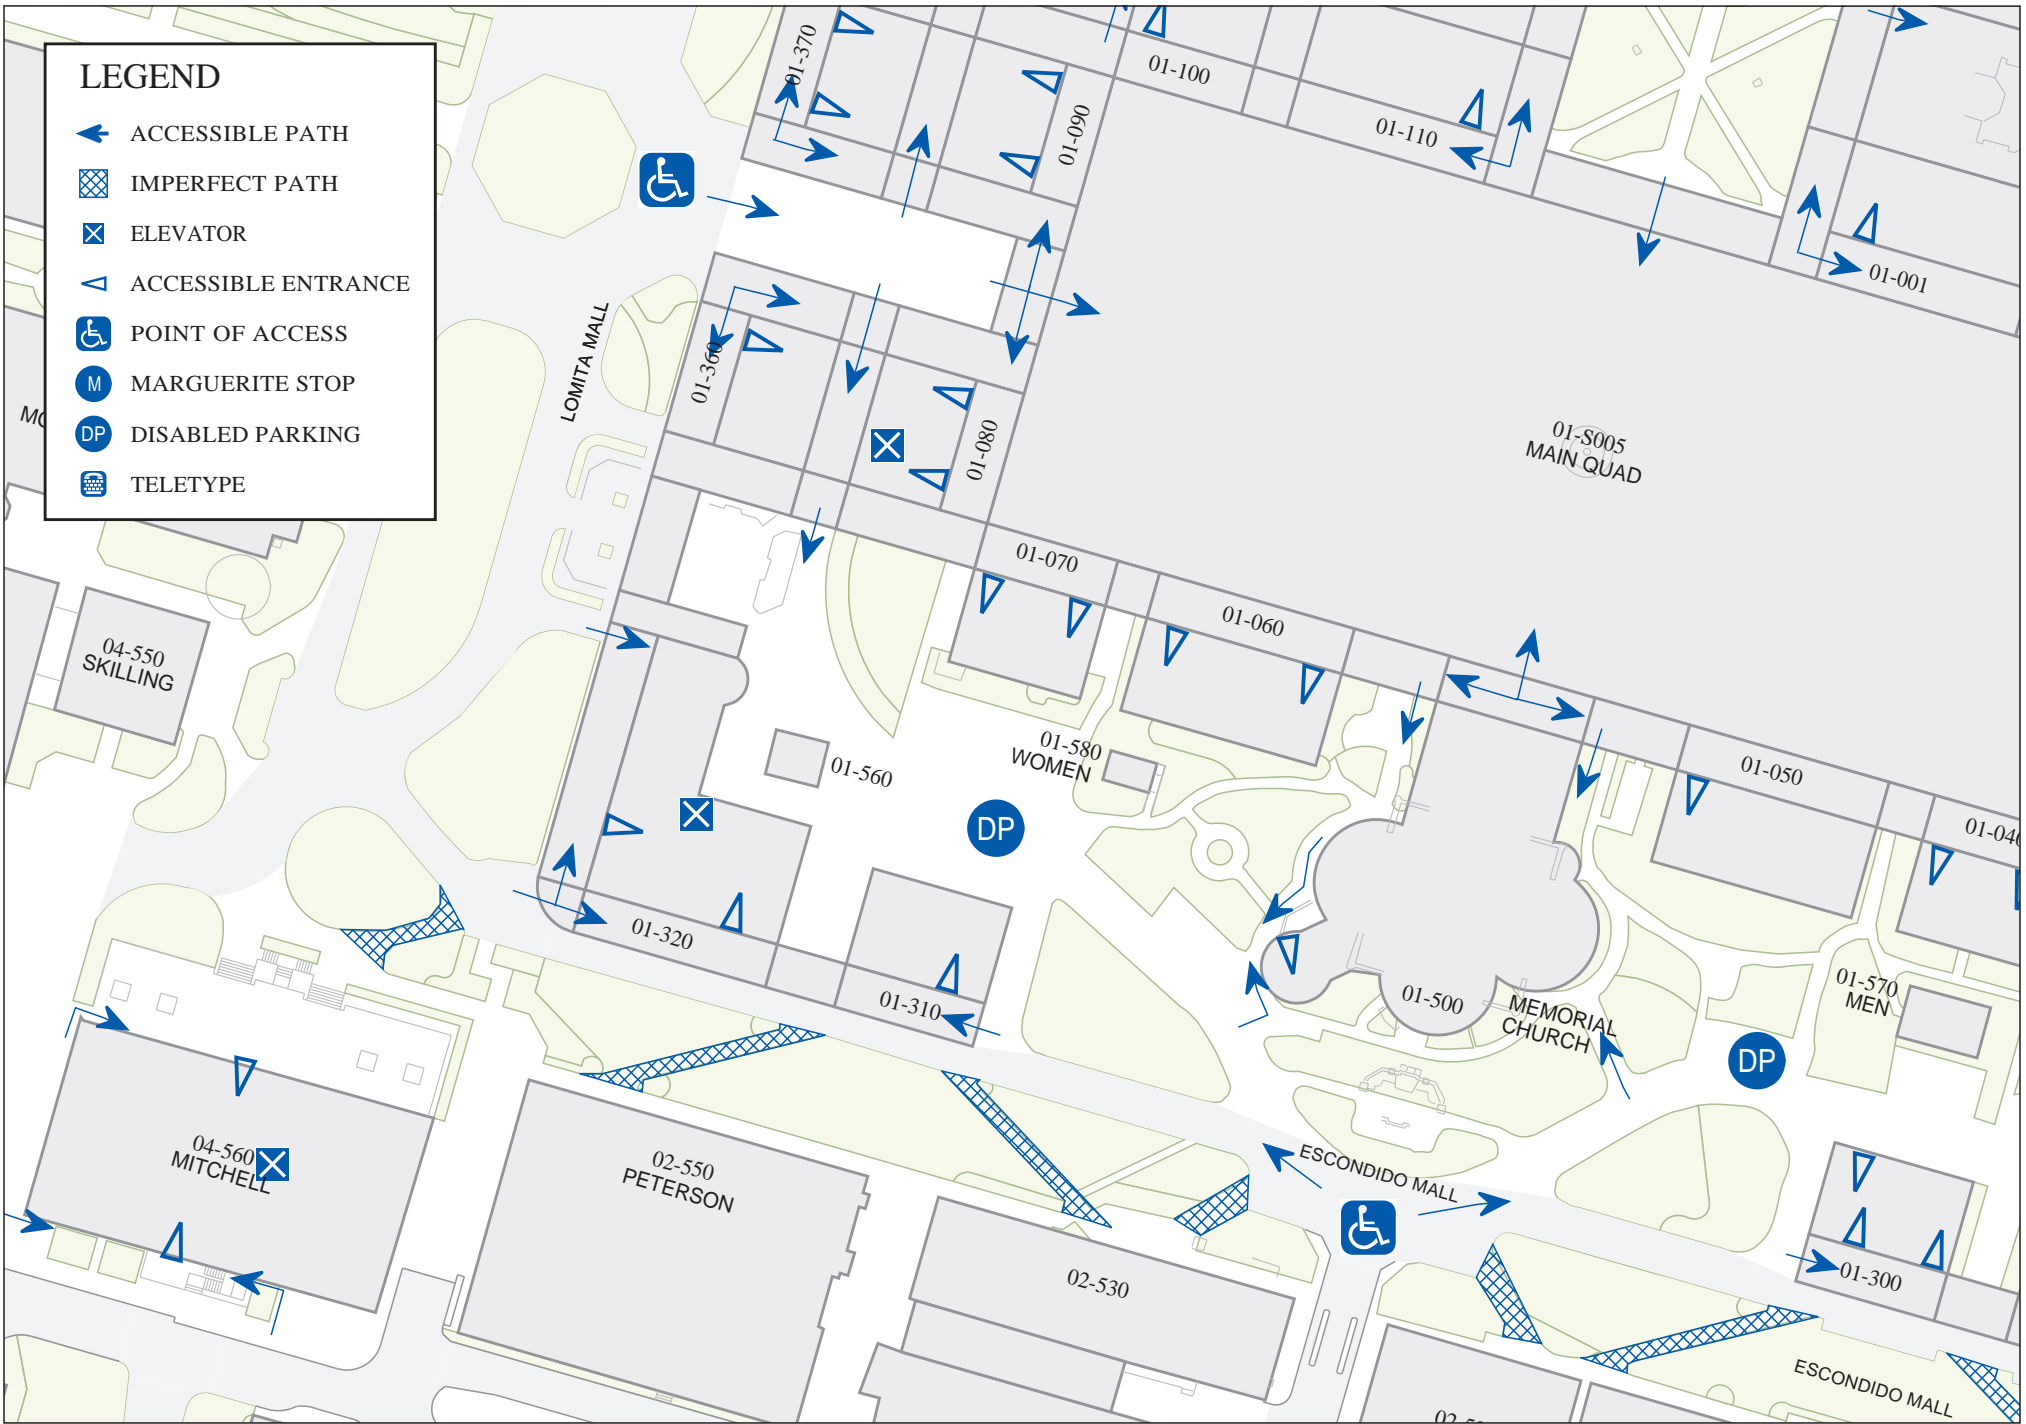

LEGEND

-  ACCESSIBLE PATH
-  IMPERFECT PATH
-  ELEVATOR
-  ACCESSIBLE ENTRANCE
-  POINT OF ACCESS
-  MARGUERITE STOP
-  DISABLED PARKING
-  TELETYPE

STANFORD UNIVERSITY
 Facilities, Information & Technology
 327 Bonair Siding Stanford, CA. 94305-7270

HUMAN BIOLOGY

Scale: 1" = 100'

ADA MAP

By: RH

Rev: 09/15/00

01-080