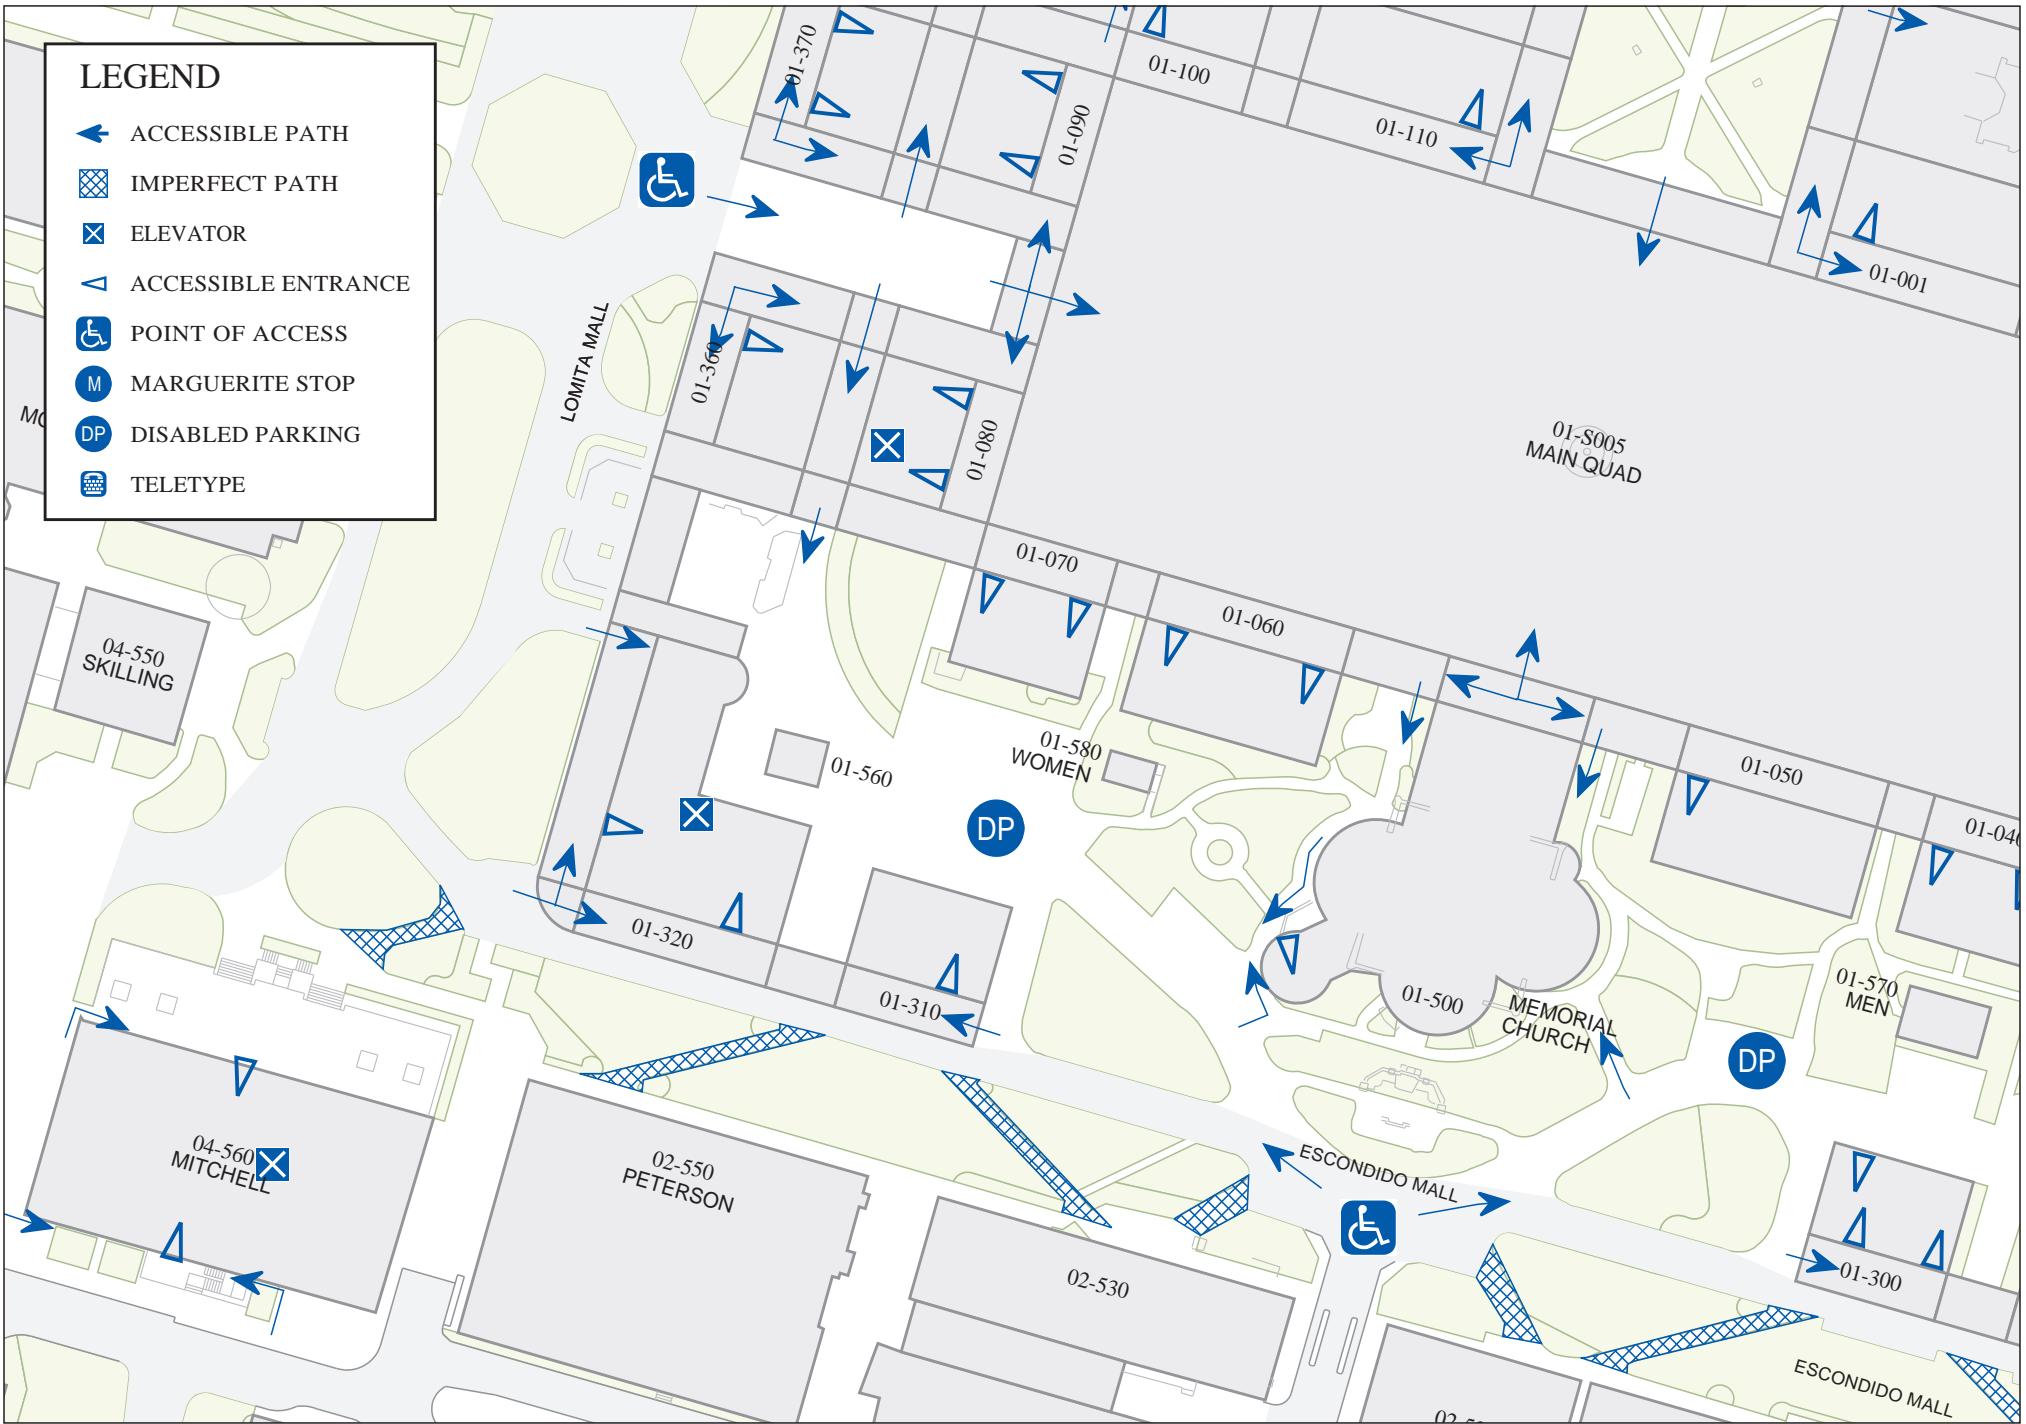

LEGEND

-  ACCESSIBLE PATH
-  IMPERFECT PATH
-  ELEVATOR
-  ACCESSIBLE ENTRANCE
-  POINT OF ACCESS
-  MARGUERITE STOP
-  DISABLED PARKING
-  TELETYPE

STANFORD UNIVERSITY
 Facilities, Information & Technology
 327 Bonair Siding Stanford, CA. 94305-7270

HUMANITIES - RELIGIOUS STUDIES

Scale: 1"= 100'

ADA MAP

By: RH

Rev: 09/15/00

01-070